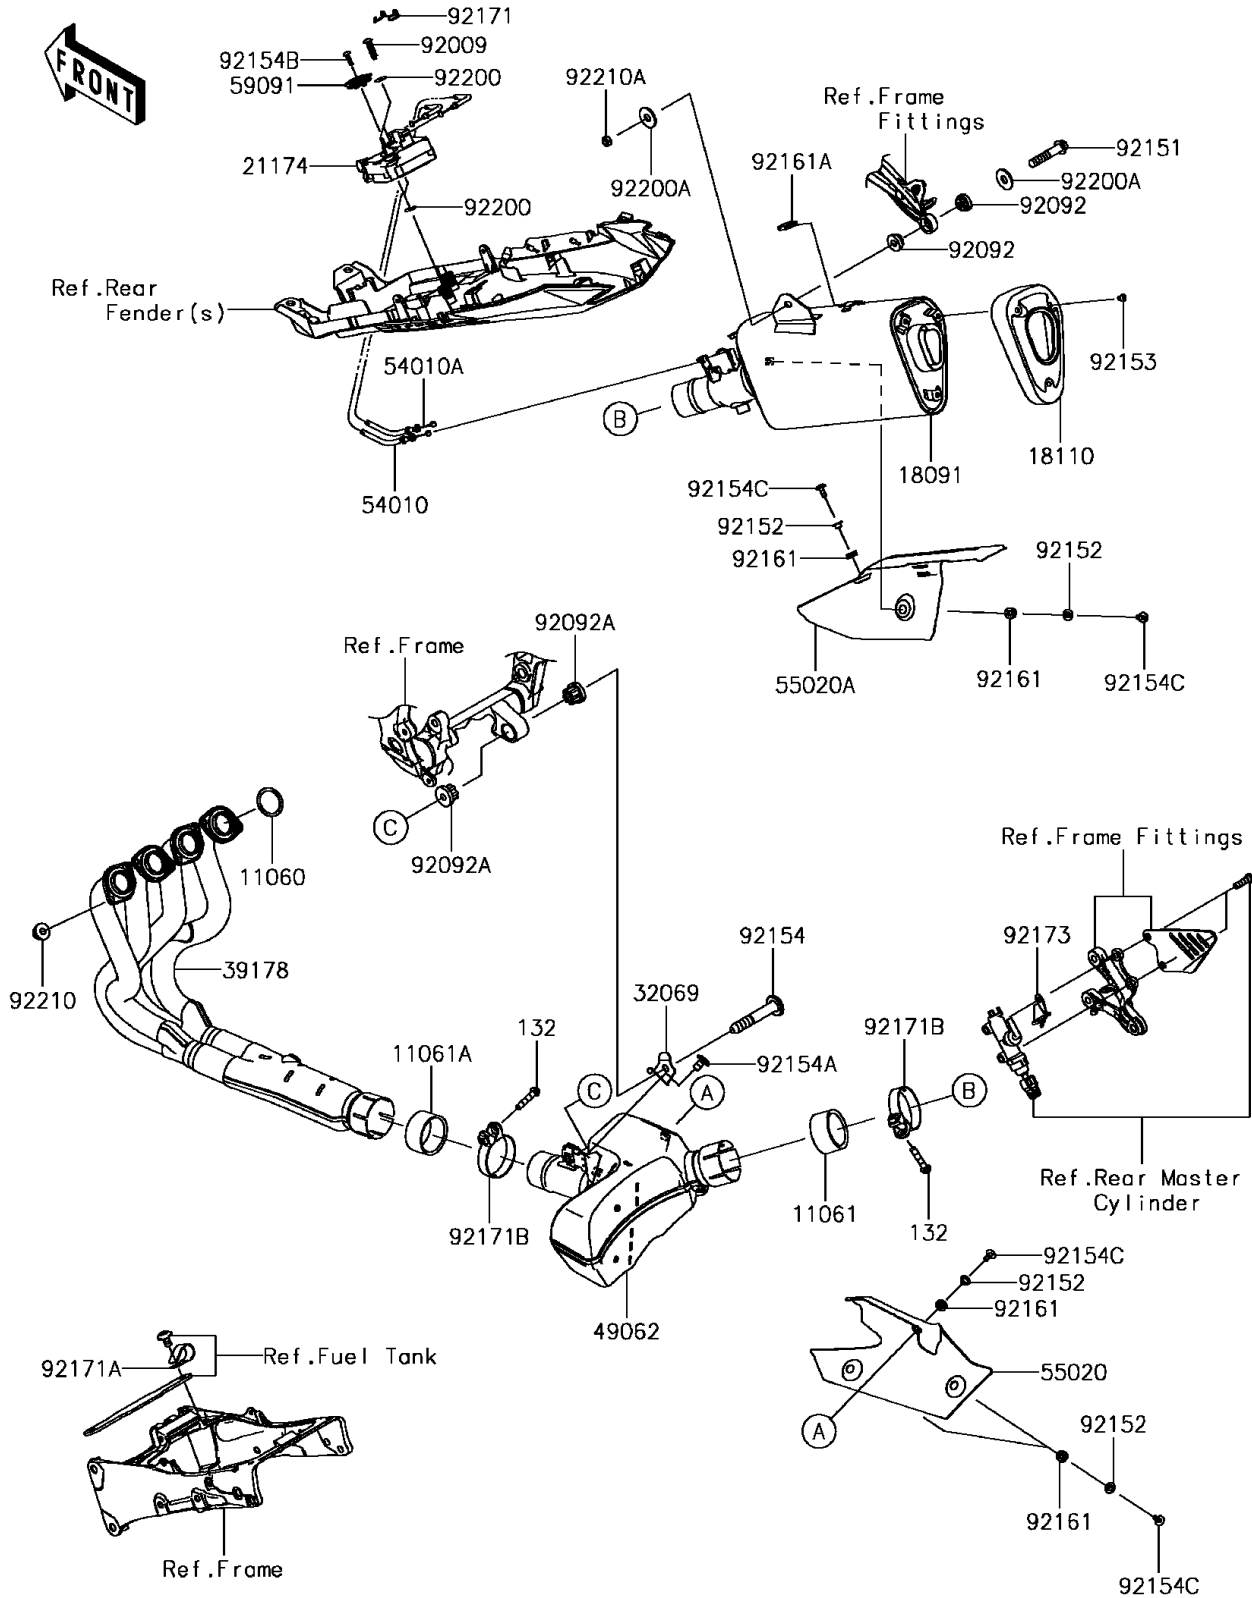

2016 NINJA® ZX™-6R PARTS DIAGRAM

Muffler(s)

E1140

2016 NINJA® ZX™-6R PARTS LIST

Muffler(s)

ITEM NAME	PART NUMBER	QUANTITY
GASKET,EXHAUST PIPE (Ref # 11060)	11060-1203	1
GASKET,50.8X62X30 (Ref # 11061)	11061-0447	1
GASKET,54X62X30 (Ref # 11061A)	11061-0448	1
BOLT-FLANGED-SMALL,8X40 (Ref # 132)	132BC0840	1
BODY-COMP-MUFFLER (Ref # 18091)	18091-0909	1
BODY END-MUFFLER (Ref # 18110)	18110-0185	1
MOTOR-ELECTRIC (Ref # 21174)	21174-0005	1
BRACKET-MUFFLER (Ref # 32069)	32069-0340	1
MANIFOLD-COMP-EXHAUST (Ref # 39178)	39178-0207	1
PIPE-COMP-EXHAUST (Ref # 49062)	49062-0713	1
CABLE,CLOSE (Ref # 54010)	54010-0592	1
CABLE,OPEN (Ref # 54010A)	54010-0599	1
GUARD,CHAMBER (Ref # 55020)	55020-0864	1
GUARD,FRONT COVER (Ref # 55020A)	55020-0901	1
PULLEY (Ref # 59091)	59091-0007	1
SCREW,TAPPING,6X30 (Ref # 92009)	92009-1481	1
BUSHING-RUBBER (Ref # 92092)	92092-0018	1
BUSHING-RUBBER,MUFFLER (Ref # 92092A)	92092-1087	1
BOLT,FLANGED,8X40 (Ref # 92151)	92151-1532	1
COLLAR,6.3X8.3X16 (Ref # 92152)	92152-0286	1
BOLT,HEX HEAD,6X8 (Ref # 92153)	92153-1758	1
BOLT,SOCKET,10X61 (Ref # 92154)	92154-0125	1
BOLT,SOCKET,10X16 (Ref # 92154A)	92154-0126	1
BOLT,TORX,5X18 (Ref # 92154B)	92154-0217	1
BOLT,SOCKET,6X14 (Ref # 92154C)	92154-0907	1
DAMPER (Ref # 92161)	92161-0308	1
DAMPER (Ref # 92161A)	92161-1228	1
CLAMP (Ref # 92171)	92171-0292	1
CLAMP,L=60 (Ref # 92171A)	92171-0652	1

2016 NINJA® ZX™-6R PARTS LIST

Muffler(s)

ITEM NAME	PART NUMBER	QUANTITY
CLAMP,64.5MM (Ref # 92171B)	92171-1668	1
CLAMP (Ref # 92173)	92173-1053	1
WASHER (Ref # 92200)	92200-0078	1
WASHER,8.0X22.0X1.5 (Ref # 92200A)	92200-0174	1
NUT,8MM (Ref # 92210)	92210-0076	1
NUT,8MM (Ref # 92210A)	92210-0173	1