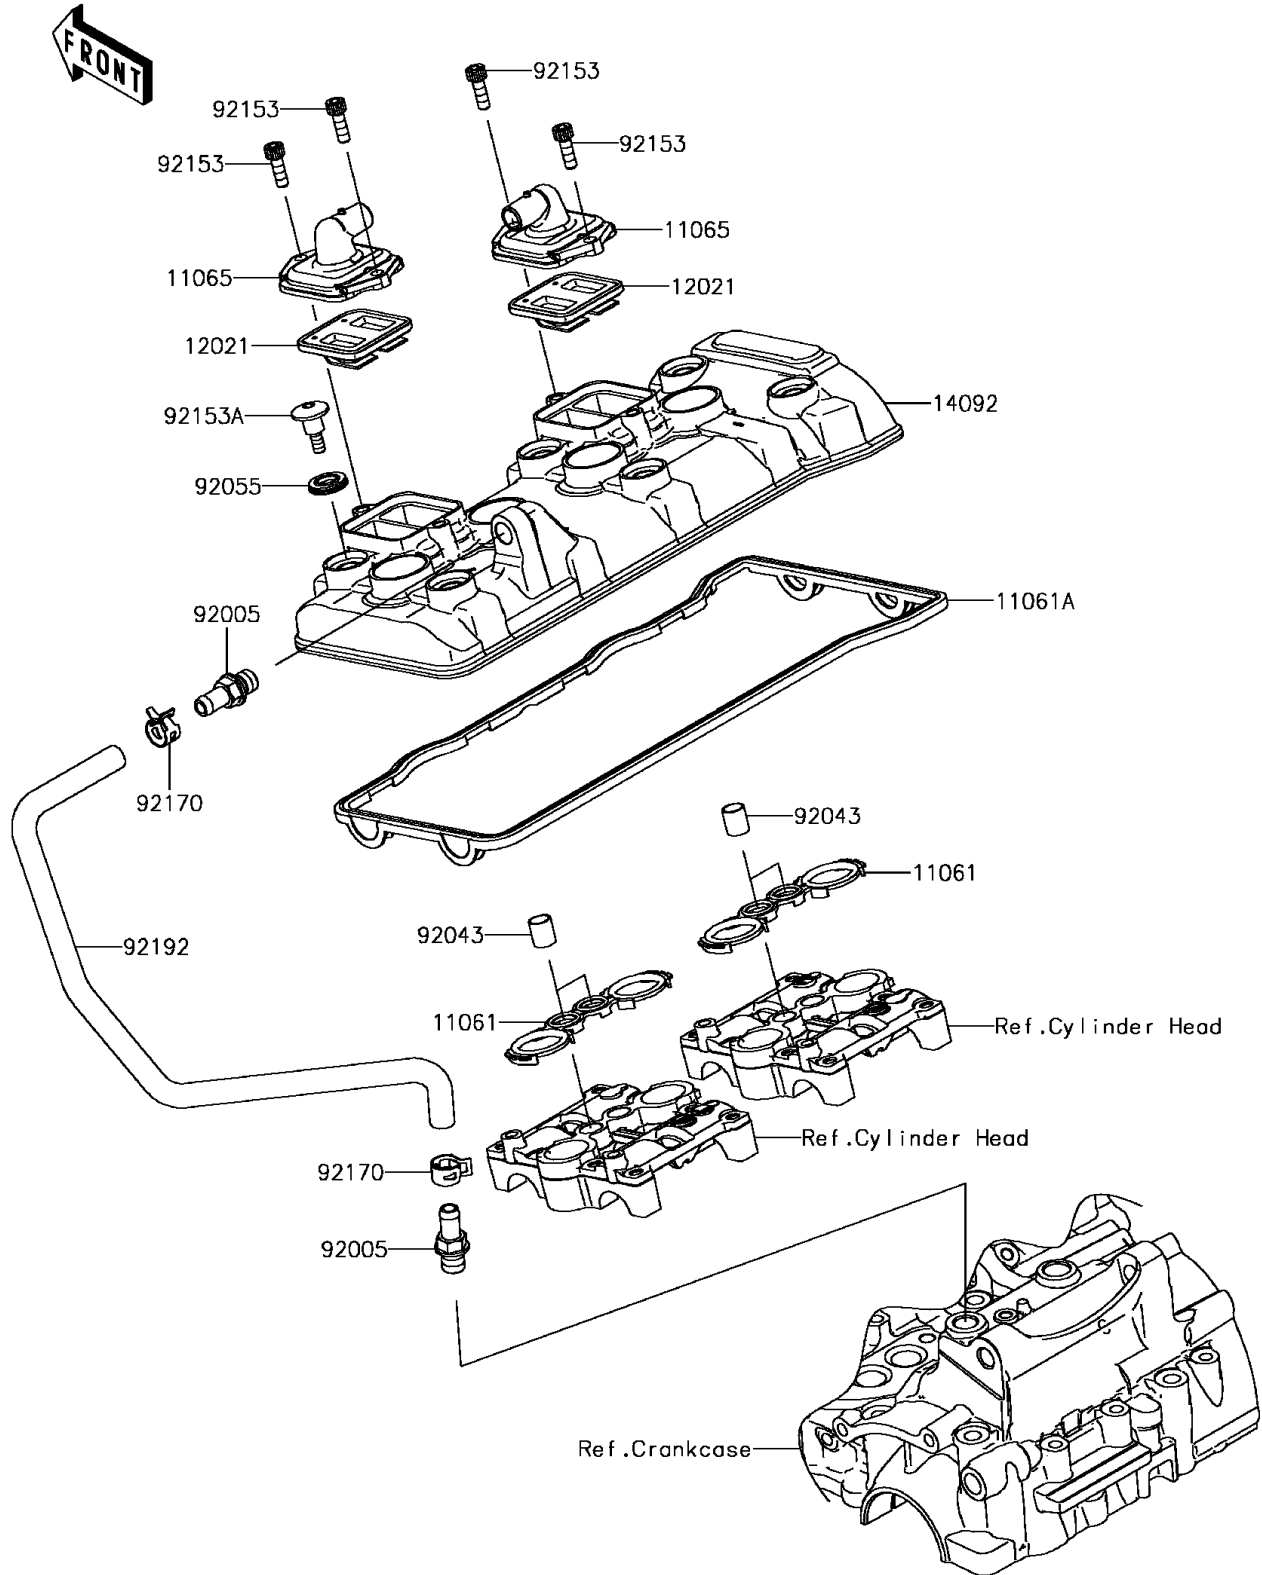

2016 NINJA® ZX™-6R PARTS DIAGRAM

Cylinder Head Cover

E1112

2016 NINJA® ZX™-6R PARTS LIST

Cylinder Head Cover

ITEM NAME	PART NUMBER	QUANTITY
GASKET,PLUG HOLE (Ref # 11061)	11061-0374	1
GASKET,HEAD COVER (Ref # 11061A)	11061-0375	1
CAP,HEAD COVER (Ref # 11065)	11065-0328	1
VALVE-ASSY-REED (Ref # 12021)	12021-0016	1
COVER,HEAD (Ref # 14092)	14092-1084	1
FITTING,BREATHER CONNECTION (Ref # 92005)	92005-0086	1
PIN,10.1X12X14 (Ref # 92043)	92043-4009	1
RING-O (Ref # 92055)	92055-0187	1
BOLT,SOCKET,6X18 (Ref # 92153)	92153-1284	1
BOLT,SOCKET,6X22.5 (Ref # 92153A)	92153-1779	1
CLAMP (Ref # 92170)	92170-1938	1
TUBE,BREATHER CONNECTION (Ref # 92192)	92192-0423	1