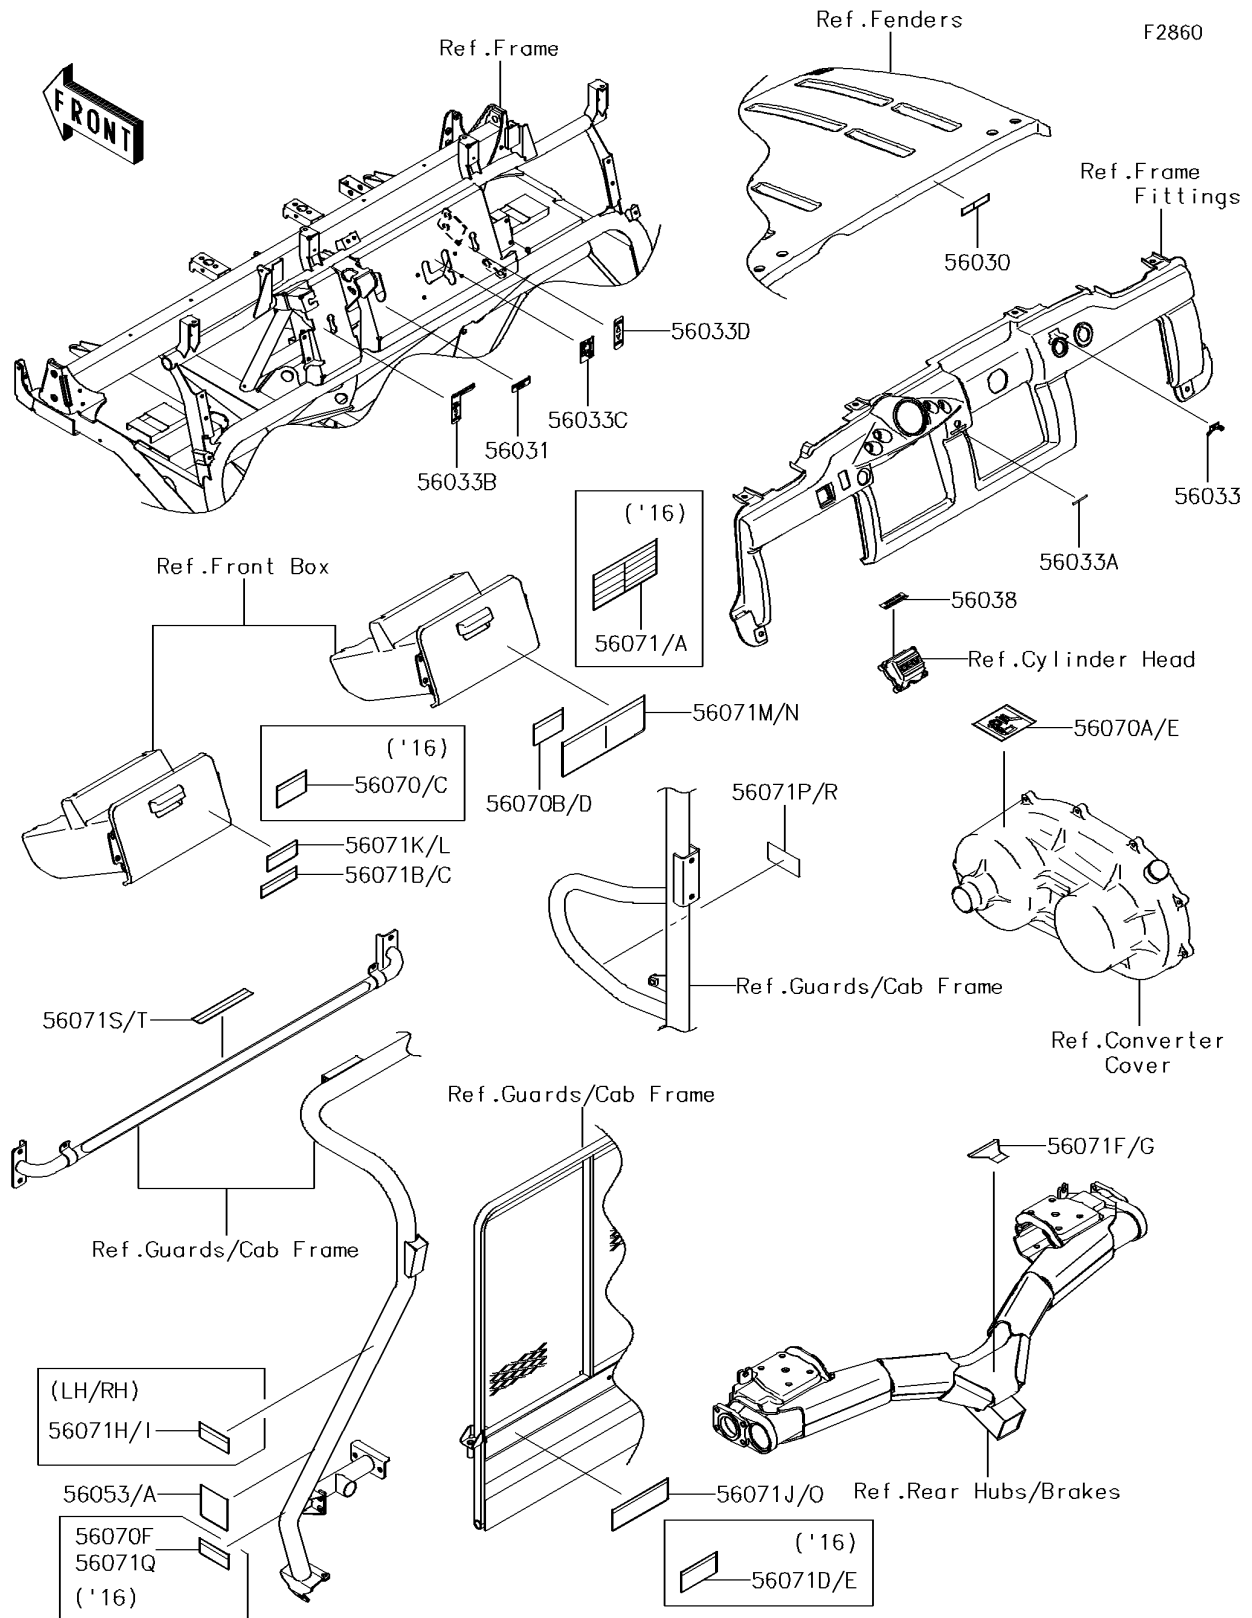

2016 MULE™ 4010 Trans 4x4® SE PARTS DIAGRAM

Labels

2016 MULE™ 4010 Trans 4x4® SE PARTS LIST

Labels

ITEM NAME	PART NUMBER	QUANTITY
LABEL,OPERATING HOOD (Ref # 56030)	56030-0267	1
LABEL-MANUAL,BRAKE FLUID LEVEL (Ref # 56031)	56031-1818	1
LABEL-MANUAL,IGNITION (Ref # 56033)	56033-0212	1
LABEL-MANUAL,POWER STEERING (Ref # 56033A)	56033-0213	1
LABEL-MANUAL,DIFF MODE (Ref # 56033B)	56033-1183	1
LABEL-MANUAL,SHIFT (Ref # 56033C)	56033-1186	1
LABEL-MANUAL,2WD/4WD (Ref # 56033D)	56033-1187	1
LABEL-BRAND (Ref # 56038)	56038-2782	1
LABEL-SPECIFICATION,TIRE (Ref # 56053)	56053-7530	1
LABEL-SPECIFICATION,TIRE (Ref # 56053A)	56053-7534	1
LABEL-WARNING,OFF-HIGHWAY (Ref # 56070)	56070-0050	1
LABEL-WARNING,HOT SURFACES (Ref # 56070A)	56070-0051	1
LABEL-WARNING,BONNET OPERATION (Ref # 56070B)	56070-0053	1
LABEL,OFF-HIGHWAY (Ref # 56070C)	56070-0055	1
LABEL-WARNING,BONNET OPERATION (Ref # 56070D)	56070-0058	1
LABEL-WARNING,HOT SURFACES (Ref # 56070E)	56070-1207	1
LABEL-WARNING,BED RAISED (Ref # 56070F)	56070-7515	1
LABEL-WARNING,GENERAL (Ref # 56071)	56071-0102	1
LABEL-WARNING,GENERAL (Ref # 56071A)	56071-0110	1
LABEL-WARNING,SHIFT CAUTION (Ref # 56071B)	56071-0128	1
LABEL-WARNING,SHIFT CAUTION (Ref # 56071C)	56071-0129	1
LABEL-WARNING,CARGO BED (Ref # 56071D)	56071-0137	1
LABEL-WARNING,CARGO BED (Ref # 56071E)	56071-0139	1
LABEL-WARNING,TRAILER HITCH (Ref # 56071F)	56071-0332	1
LABEL-WARNING,TRAILER HITCH (Ref # 56071G)	56071-0335	1
LABEL-WARNING,CAB FRAME (Ref # 56071H)	56071-0492	1
LABEL,FINGERS PINCH (Ref # 56071I)	56071-0493	1
LABEL-WARNING,GASOLINE (Ref # 56071P)	56071-7501	1
LABEL,BED RAISED (Ref # 56071Q)	56071-7504	1

2016 MULE™ 4010 Trans 4x4® SE PARTS LIST

Labels

ITEM NAME	PART NUMBER	QUANTITY
LABEL,GASOLINE (Ref # 56071R)	56071-7505	1
LABEL,2 FOR REAR SEAT (Ref # 56071S)	56071-7506	1
LABEL-WARNING,REAR SEAT (Ref # 56071T)	56071-7513	1