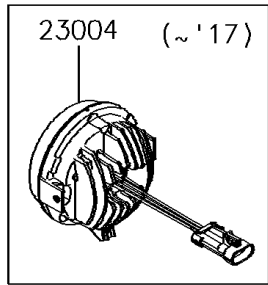

## 2016 MULE™ 4010 Trans 4x4® SE PARTS DIAGRAM

Headlight(s)

F2710

## 2016 MULE™ 4010 Trans 4x4® SE PARTS LIST

Headlight(s)

ITEM NAME	PART NUMBER	QUANTITY
BOLT-FLANGED-SMALL,6X25 (Ref # 132)	132BA0625	1
BOLT-FLANGED-SMALL,6X30 (Ref # 132A)	132BA0630	1
COVER,HEAD LAMP,LH (Ref # 14091)	14091-0827	1
COVER,HEAD LAMP,RH (Ref # 14091A)	14091-0828	1
SCREW-PAN-WP-CROS,4X45 (Ref # 224)	224AA0445	1
LAMP-HEAD,LED (Ref # 23004)	23004-0341	1
NUT,4MM,FOCUS ADJUST (Ref # 23020)	23020-018	1
WASHER,6.5X20X1.6 (Ref # 92022)	92022-125	1
COLLAR,6.8X10X12 (Ref # 92027)	92027-162	1
DAMPER,10X24X12 (Ref # 92075)	92075-1690	1
SPRING,FOCUS ADJUST (Ref # 92081)	92081-1896	1
COLLAR (Ref # 92143)	92143-1087	1
SCREW,TAPPING,6X20 (Ref # 92172)	92172-0488	1
WASHER,6.5X20X3.2 (Ref # 92200)	92200-0359	1
NUT,LEAF SPRING,6MM (Ref # 92210)	92210-0624	1
NUT (Ref # 92210A)	92210-1125	1