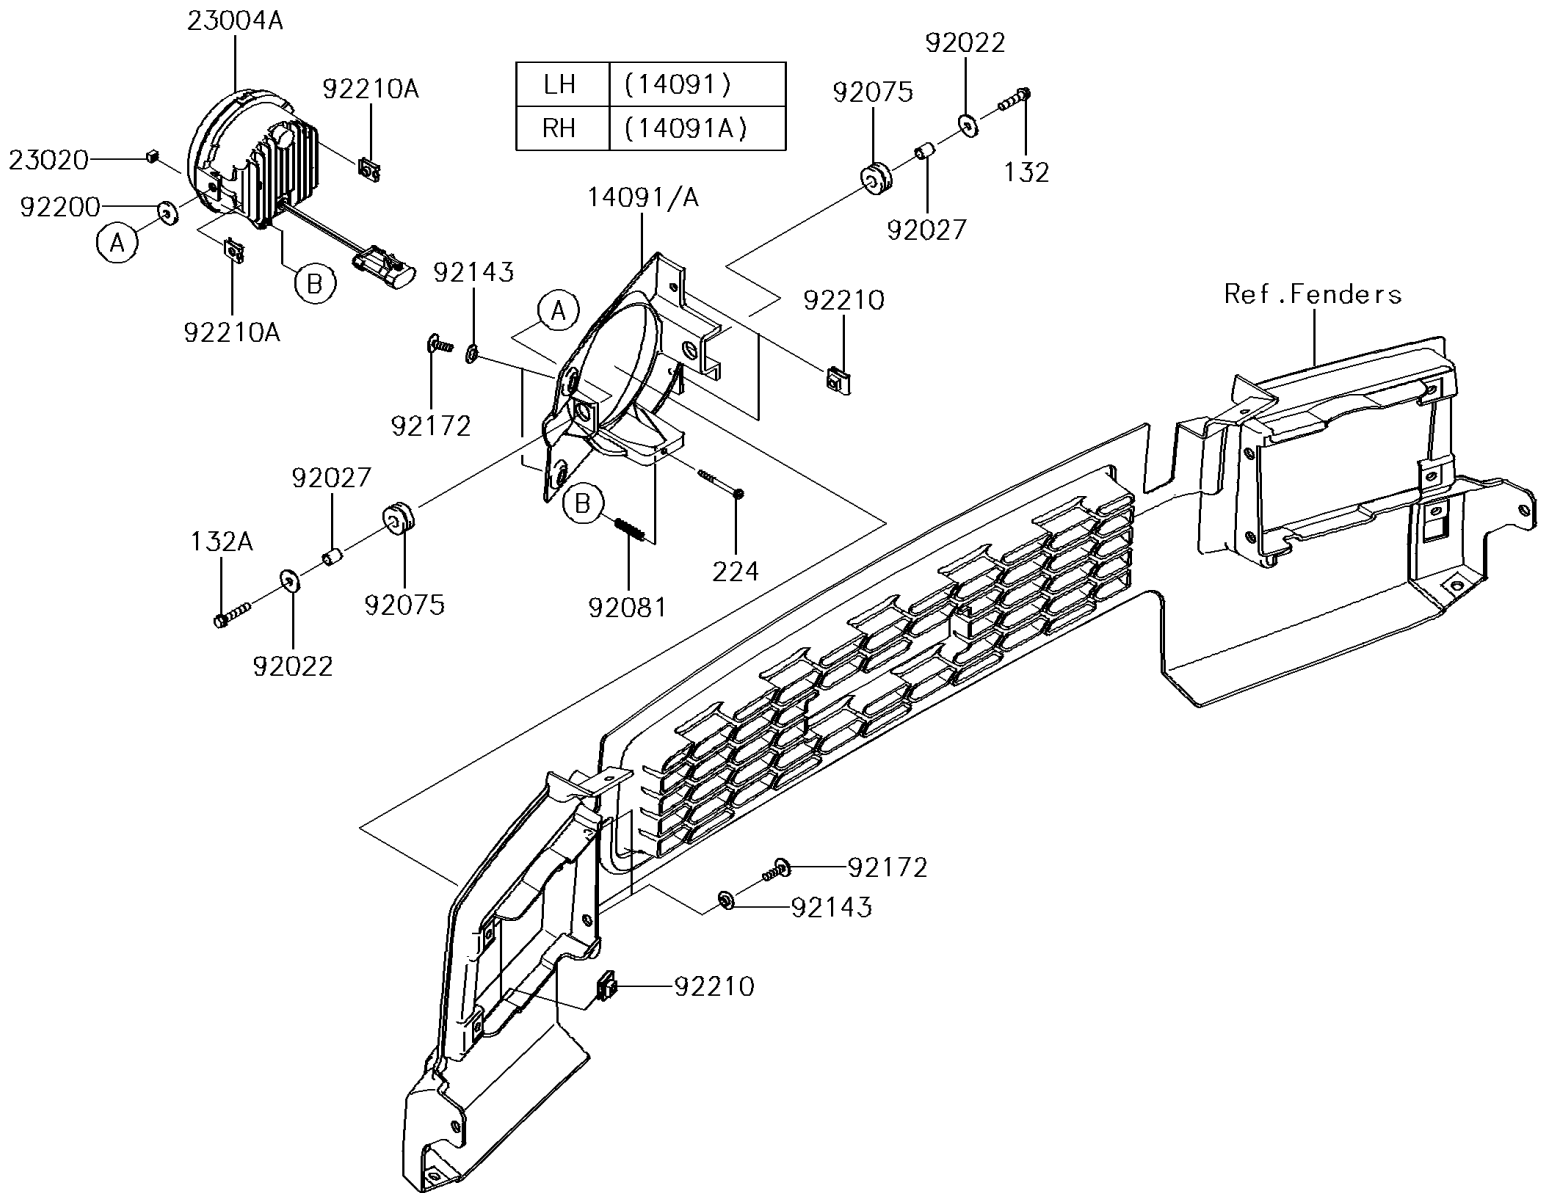

## 2016 MULE™ 4010 Trans 4x4® SE PARTS DIAGRAM

Headlight(s)

F2710

## 2016 MULE™ 4010 Trans 4x4® SE PARTS LIST

Headlight(s)

ITEM NAME	PART NUMBER	QUANTITY
BOLT-FLANGED-SMALL,6X25 (Ref # 132)	132BA0625	1
BOLT-FLANGED-SMALL,6X30 (Ref # 132A)	132BA0630	1
COVER,HEAD LAMP,LH (Ref # 14091)	14091-0827	1
COVER,HEAD LAMP,RH (Ref # 14091A)	14091-0828	1
SCREW-PAN-WP-CROS,4X45 (Ref # 224)	224AA0445	1
LAMP-HEAD,LED (Ref # 23004)	23004-0341	1
NUT,4MM,FOCUS ADJUST (Ref # 23020)	23020-018	1
WASHER,6.5X20X1.6 (Ref # 92022)	92022-125	1
COLLAR,6.8X10X12 (Ref # 92027)	92027-162	1
DAMPER,10X24X12 (Ref # 92075)	92075-1690	1
SPRING,FOCUS ADJUST (Ref # 92081)	92081-1896	1
COLLAR (Ref # 92143)	92143-1087	1
SCREW,TAPPING,6X20 (Ref # 92172)	92172-0488	1
WASHER,6.5X20X3.2 (Ref # 92200)	92200-0359	1
NUT,LEAF SPRING,6MM (Ref # 92210)	92210-0624	1
NUT (Ref # 92210A)	92210-1125	1