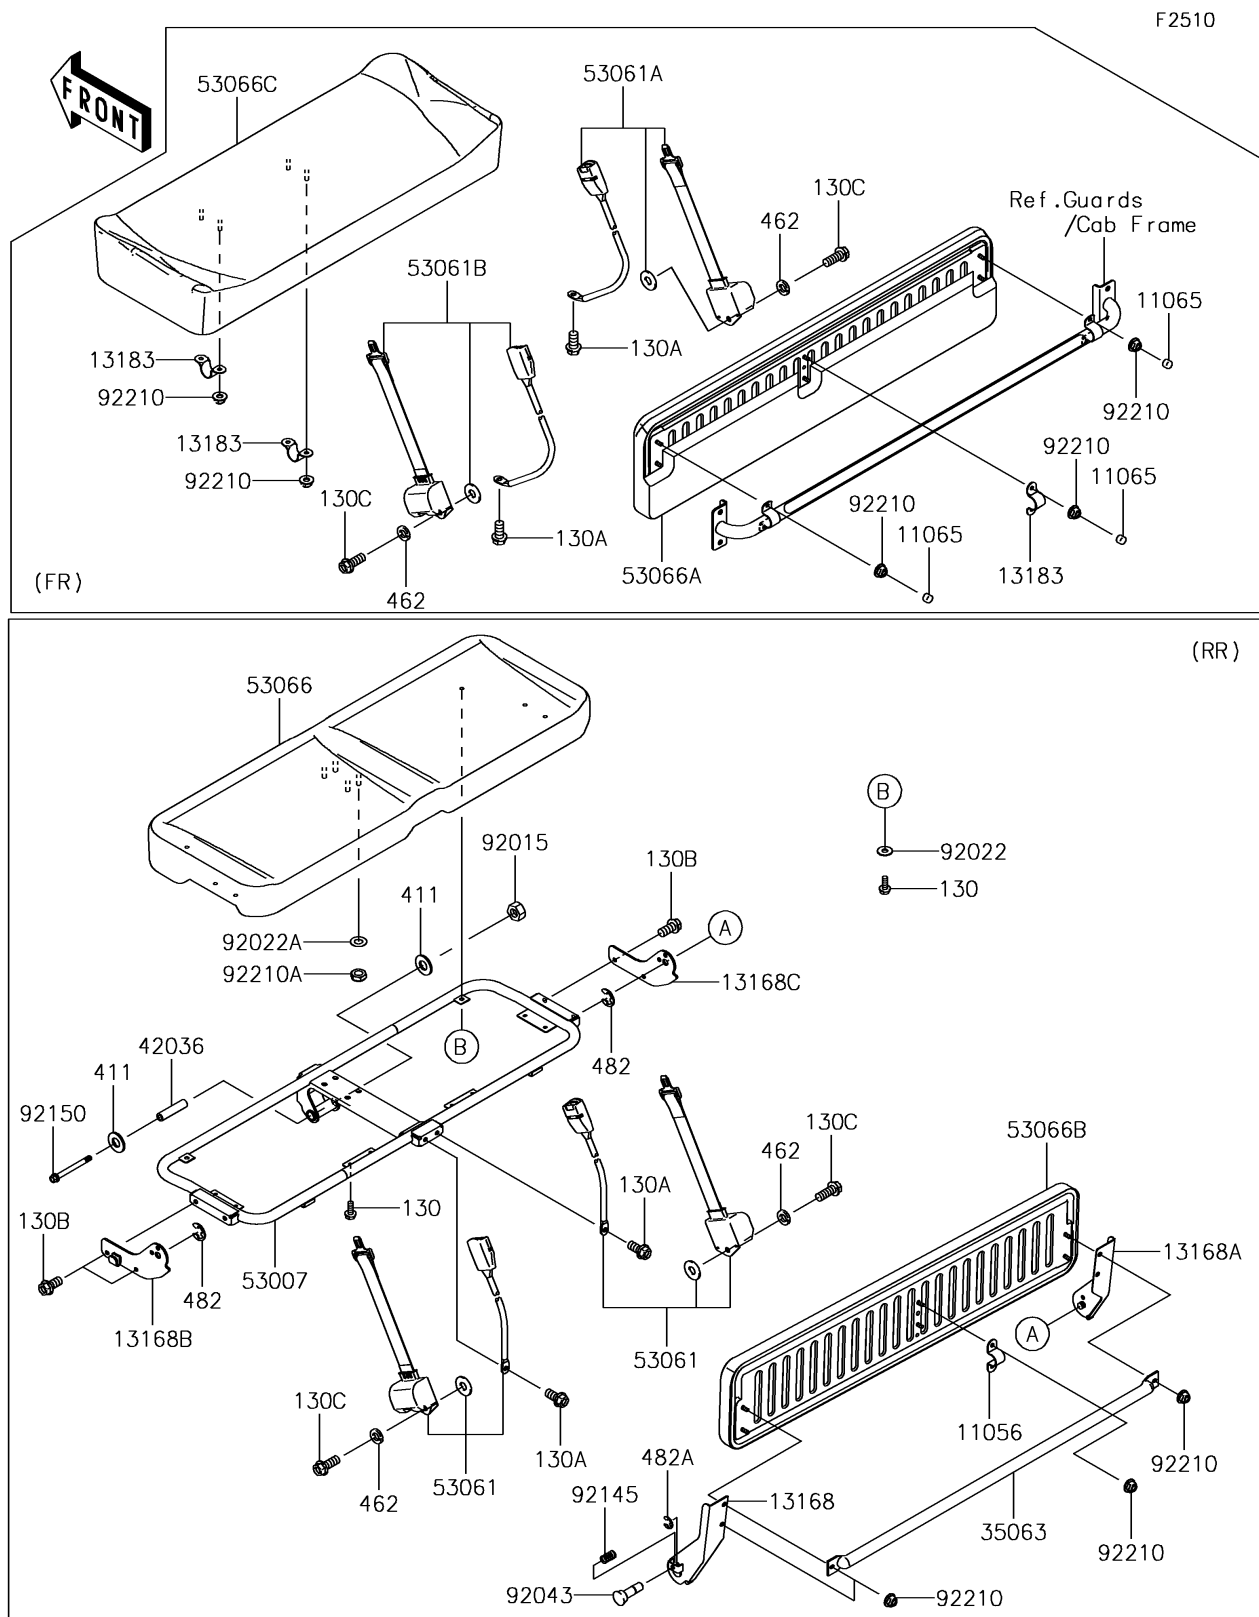

2016 MULE™ 4010 Trans 4x4® SE PARTS DIAGRAM

Seat

2016 MULE™ 4010 Trans 4x4® SE PARTS LIST

Seat

ITEM NAME	PART NUMBER	QUANTITY
BRACKET,SEAT BACK (Ref # 11056)	11056-0034	1
CAP (Ref # 11065)	11065-7504	1
BOLT-FLANGED,6X16 (Ref # 130)	130BA0616	1
BOLT-FLANGED,12X20 (Ref # 130A)	130BA1220	1
BOLT-FLANGED,10X20 (Ref # 130B)	130BB1020	1
BOLT-FLANGED,12X25 (Ref # 130C)	130BB1225	1
LEVER,SEAT,TOP,LH (Ref # 13168)	13168-7502	1
LEVER,SEAT,TOP,RH (Ref # 13168A)	13168-7503	1
LEVER,SEAT,LWR,LH (Ref # 13168B)	13168-7504	1
LEVER,SEAT,LWR,RH (Ref # 13168C)	13168-7505	1
PLATE,SEAT (Ref # 13183)	13183-1400	1
STAY,REAR BACK (Ref # 35063)	35063-7510	1
WASHER-PLAIN (Ref # 411)	411AB1200	1
SLEEVE,12.1X20X85 (Ref # 42036)	42036-7501	1
WASHER-SPRING,12MM (Ref # 462)	462DB1200	1
CIRCLIP-TYPE-E,12MM (Ref # 482)	482EA0200	1
CIRCLIP-TYPE-E,8MM (Ref # 482A)	482EA8000	1
FRAME-SEAT (Ref # 53007)	53007-0327	1
BELT-SEAT,RR (Ref # 53061)	53061-0314	1
BELT-SEAT,FR,LH (Ref # 53061A)	53061-0315	1
BELT-SEAT,FR,RH (Ref # 53061B)	53061-0316	1
SEAT-ASSY,RR,LWR,BLACK (Ref # 53066)	53066-0237-MA	1
SEAT-ASSY,FR,BACK,BLACK (Ref # 53066A)	53066-0258-MA	1
SEAT-ASSY,RR,BACK,BLACK (Ref # 53066B)	53066-0259-MA	1
SEAT-ASSY,FR,LWR,BLACK (Ref # 53066C)	53066-0274-MA	1
NUT,LOCK,12MM,BLACK (Ref # 92015)	92015-1190	1
WASHER,7X18X1.2 (Ref # 92022)	92022-1545	1
WASHER,10.5X20X1 (Ref # 92022A)	92022-239	1
PIN (Ref # 92043)	92043-7503	1

2016 MULE™ 4010 Trans 4x4® SE PARTS LIST

Seat

ITEM NAME	PART NUMBER	QUANTITY
SPRING (Ref # 92145)	92145-7507	1
BOLT,FLANGED,12X117 (Ref # 92150)	92150-1895	1
NUT,FLANGED,LOCK,8MM (Ref # 92210)	92210-0005	1
NUT,LOCK,10MM (Ref # 92210A)	92210-0278	1