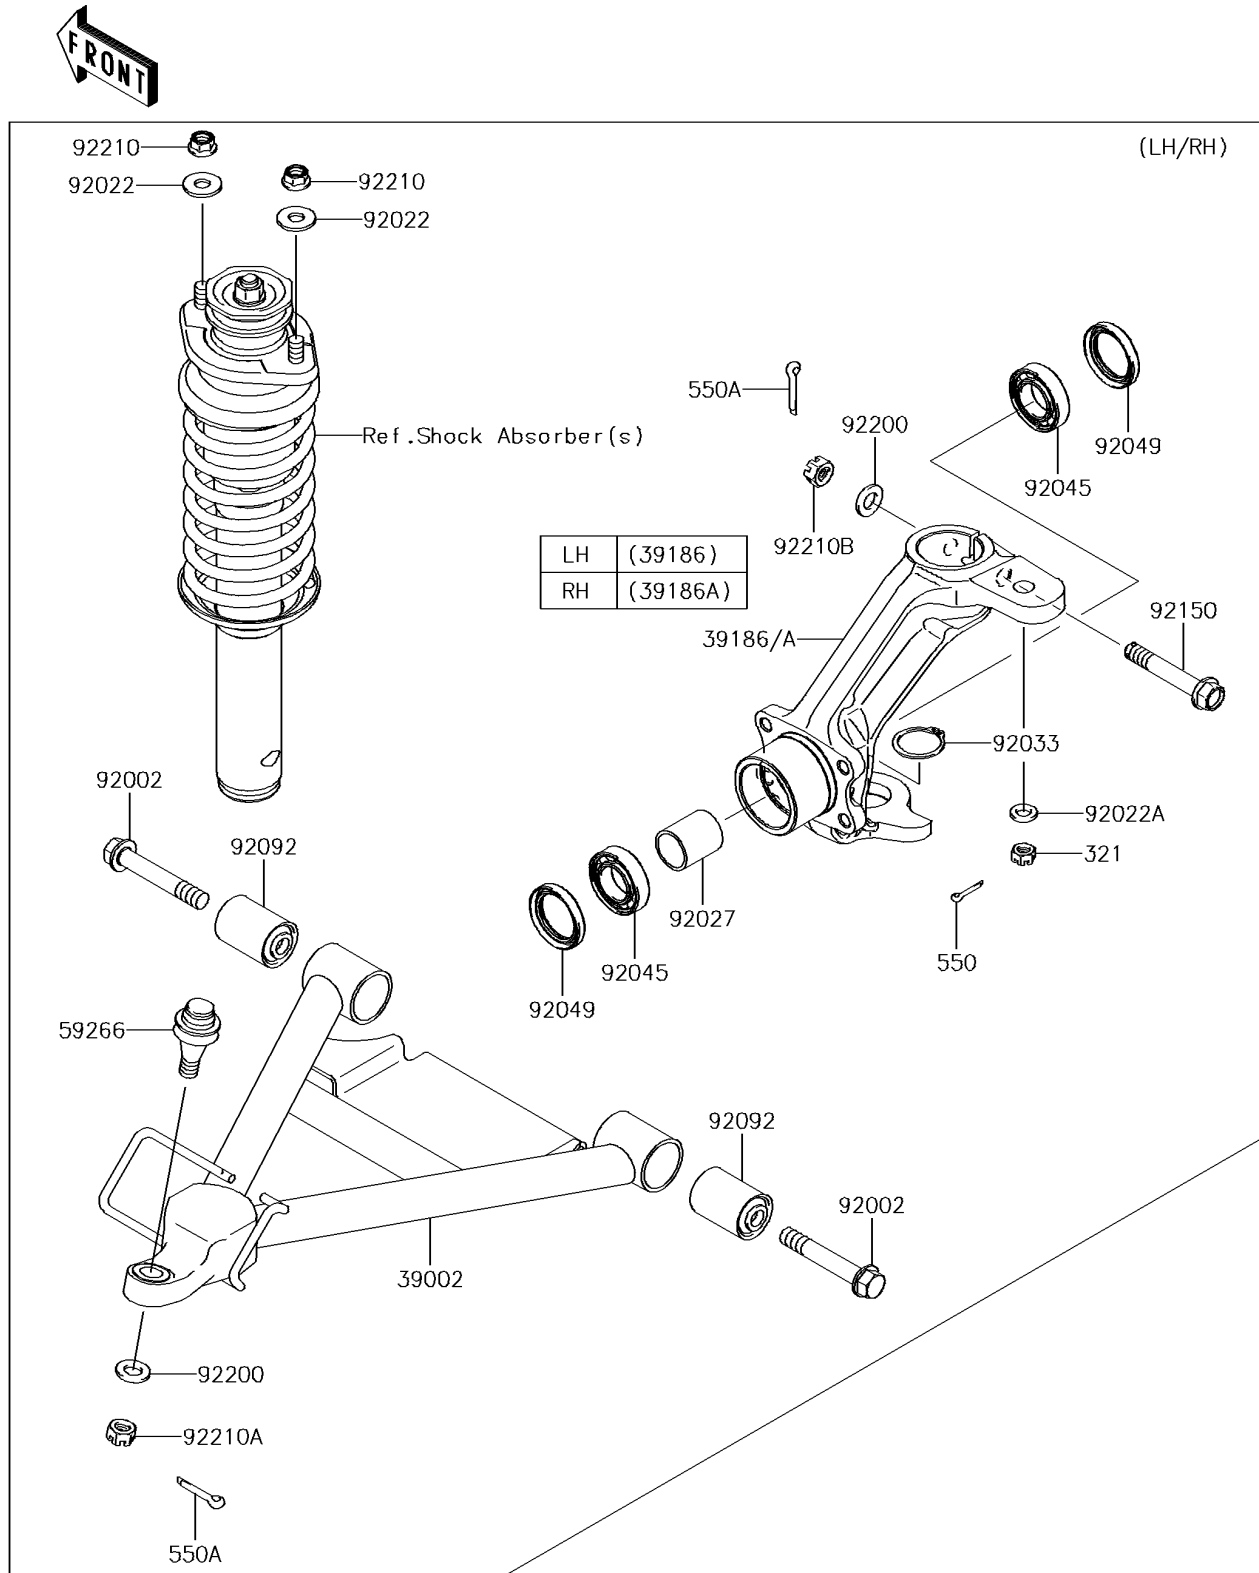

2016 MULE™ 4010 Trans 4x4® SE PARTS DIAGRAM

Front Suspension

F2152

2016 MULE™ 4010 Trans 4x4® SE PARTS LIST

Front Suspension

ITEM NAME	PART NUMBER	QUANTITY
NUT-CASTLE (Ref # 321)	321BA1000	1
ARM-COMP-SUSP (Ref # 39002)	39002-0001	1
KNUCKLE,FR,LH (Ref # 39186)	39186-0074	1
KNUCKLE,FR,RH (Ref # 39186A)	39186-0075	1
PIN-COTTER,2.0X22 (Ref # 550)	550AA2022	1
PIN-COTTER,3.0X25 (Ref # 550A)	550AA3025	1
JOINT-BALL (Ref # 59266)	59266-1080	1
BOLT,FLANGED,12X75 (Ref # 92002)	92002-1661	1
WASHER,10.5X26X2.3 (Ref # 92022)	92022-044	1
WASHER,10.5X18X2.5 (Ref # 92022A)	92022-1876	1
COLLAR,L=34.5 (Ref # 92027)	92027-1538	1
RING-SNAP,C-TYPE,32MM (Ref # 92033)	92033-1262	1
BEARING-BALL (Ref # 92045)	92045-3707	1
SEAL-OIL,SD35X47X7HS (Ref # 92049)	92049-1513	1
BUSHING-RUBBER (Ref # 92092)	92092-1065	1
BOLT,FLANGED,12X72 (Ref # 92150)	92150-1356	1
WASHER,12.3X23X2.3 (Ref # 92200)	92200-1004	1
NUT,LOCK,FLANGED,10MM (Ref # 92210)	92210-0276	1
NUT,CASTLE,12MM (Ref # 92210A)	92210-0395	1
NUT,12MM (Ref # 92210B)	92210-7501	1