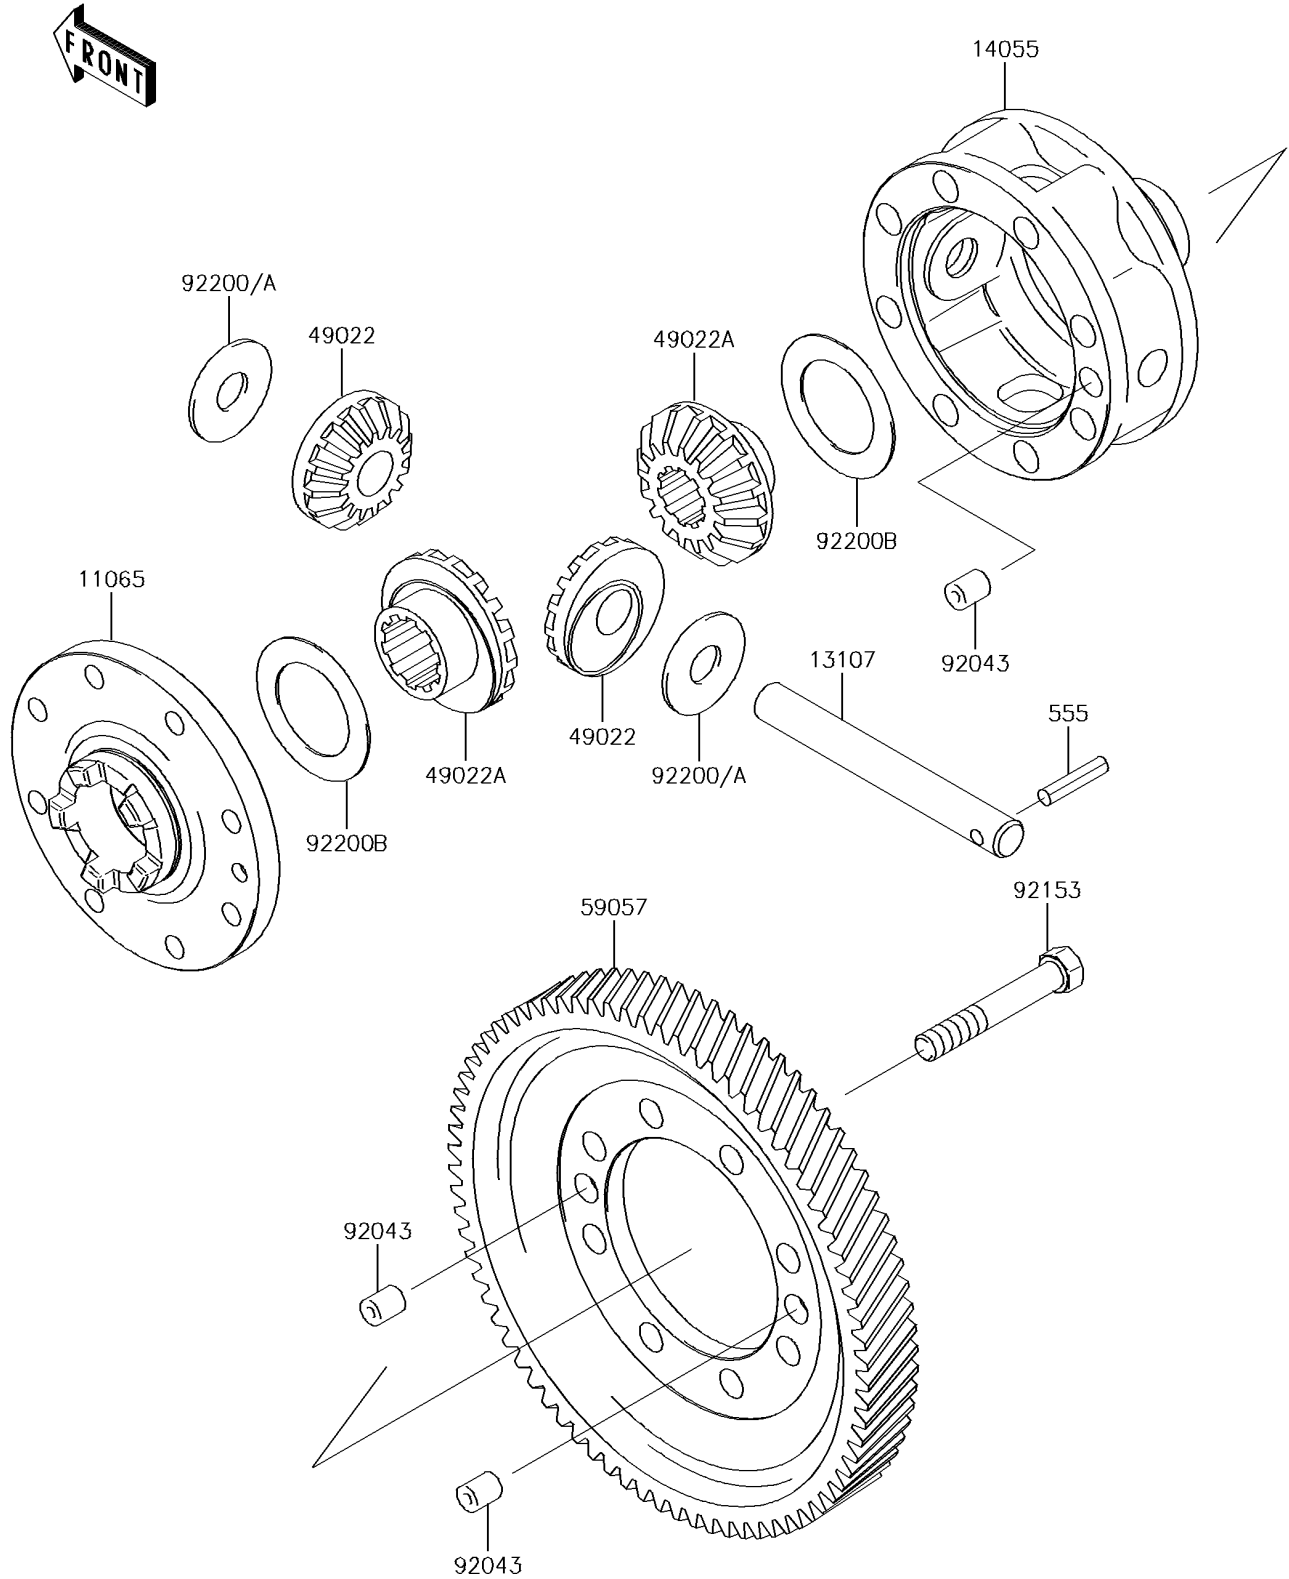

## 2016 MULE™ 4010 Trans 4x4® SE PARTS DIAGRAM

Differential

E1451

## 2016 MULE™ 4010 Trans 4x4® SE PARTS LIST

### Differential

ITEM NAME	PART NUMBER	QUANTITY
CAP,GEAR CASE (Ref # 11065)	11065-0033	1
SHAFT (Ref # 13107)	13107-0009	1
CASE-GEAR,DIFFERENTIAL (Ref # 14055)	14055-0003	1
GEAR-BEVEL,10T (Ref # 49022)	49022-1105	1
GEAR-BEVEL,16T (Ref # 49022A)	49022-1117	1
PIN-SPRING (Ref # 555)	555A0525	1
GEAR-HELICAL,DIFFERENTIAL (Ref # 59057)	59057-0002	1
PIN,10X12 (Ref # 92043)	92043-0029	1
BOLT,10X63 (Ref # 92153)	92153-0331	1
WASHER,14.5X38X1.2 (Ref # 92200)	92200-0021	1
WASHER,14.5X38X1.0 (Ref # 92200A)	92200-1044	1
WASHER,35.5X54X1.0 (Ref # 92200B)	92200-1045	1