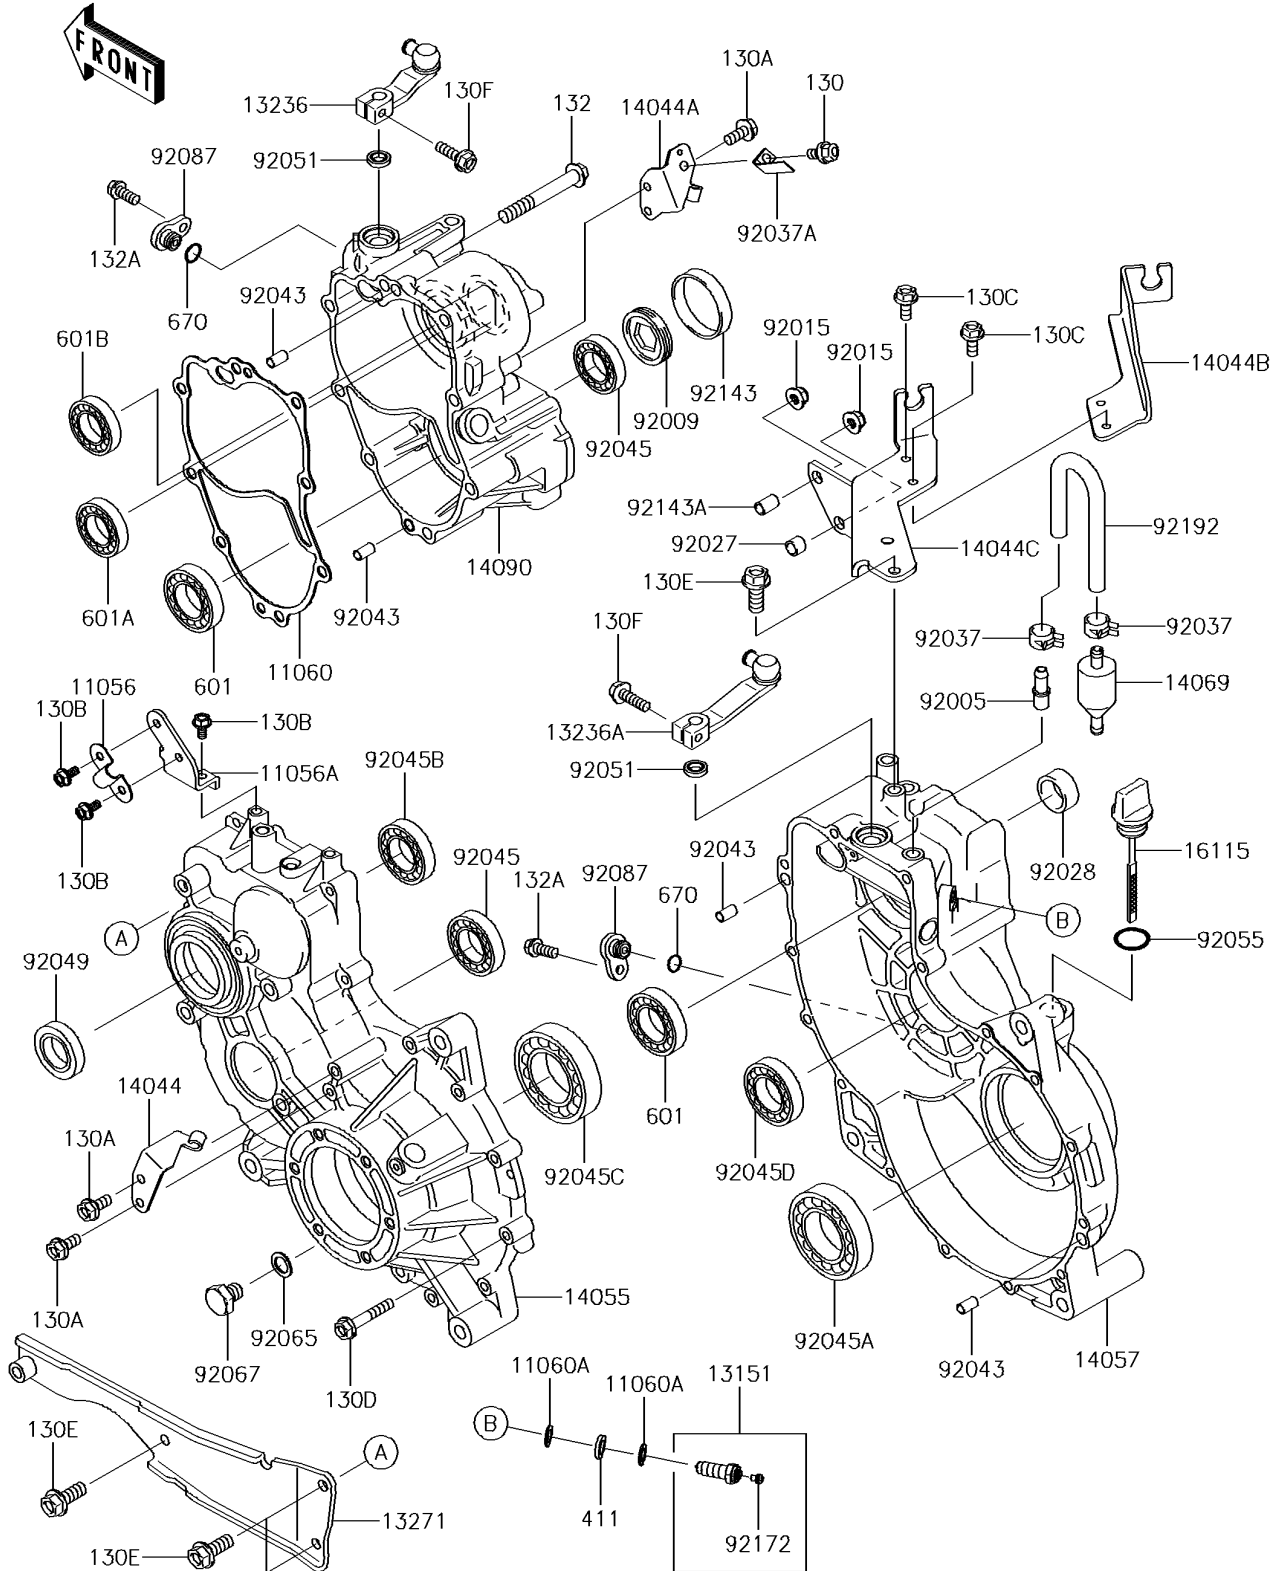

2016 MULE™ 4010 Trans 4x4® SE PARTS DIAGRAM

Gear Box

E1450

2016 MULE™ 4010 Trans 4x4® SE PARTS LIST

Gear Box

ITEM NAME	PART NUMBER	QUANTITY
BRACKET,OIL PIPE (Ref # 11056)	11056-4139	1
BRACKET,OIL PIPE (Ref # 11056A)	11056-4140	1
GASKET,GEAR CASE COVER (Ref # 11060)	11060-1310	1
GASKET (Ref # 11060A)	11060-1966	1
SWITCH-COMP (Ref # 13151)	13151-1093	1
LEVER-COMP (Ref # 13236)	13236-1363	1
LEVER-COMP (Ref # 13236A)	13236-1372	1
PLATE (Ref # 13271)	13271-1604	1
HOLDER-CABLE (Ref # 14044)	14044-0003	1
HOLDER-CABLE (Ref # 14044A)	14044-0004	1
HOLDER-CABLE,HI/LOW (Ref # 14044B)	14044-1075	1
HOLDER-CABLE (Ref # 14044C)	14044-1098	1
CASE-GEAR,LH (Ref # 14055)	14055-0035	1
CASE-COMP-GEAR,RH (Ref # 14057)	14057-0011	1
BREATHER (Ref # 14069)	14069-1051	1
COVER,GEAR CASE,HI/LOW (Ref # 14090)	14090-1238	1
CAP-OIL FILLER (Ref # 16115)	16115-1060	1
FITTING,BREATHER (Ref # 92005)	92005-1127	1
SCREW,55MM (Ref # 92009)	92009-1290	1
NUT,8MM (Ref # 92015)	92015-1432	1
COLLAR,8.8X12X9 (Ref # 92027)	92027-1568	1
BUSHING,23X30X13 (Ref # 92028)	92028-132	1
CLAMP,TUBE (Ref # 92037)	92037-1505	1
CLAMP (Ref # 92037A)	92037-1680	1
PIN,6.2X8X14 (Ref # 92043)	92043-1263	1
BEARING-BALL,TMB304CCM (Ref # 92045)	92045-1142	1
BEARING-BALL,6010CM (Ref # 92045A)	92045-1162	1
BEARING-BALL,62/28 (Ref # 92045B)	92045-1207	1
BEARING-BALL,6210CM (Ref # 92045C)	92045-1213	1