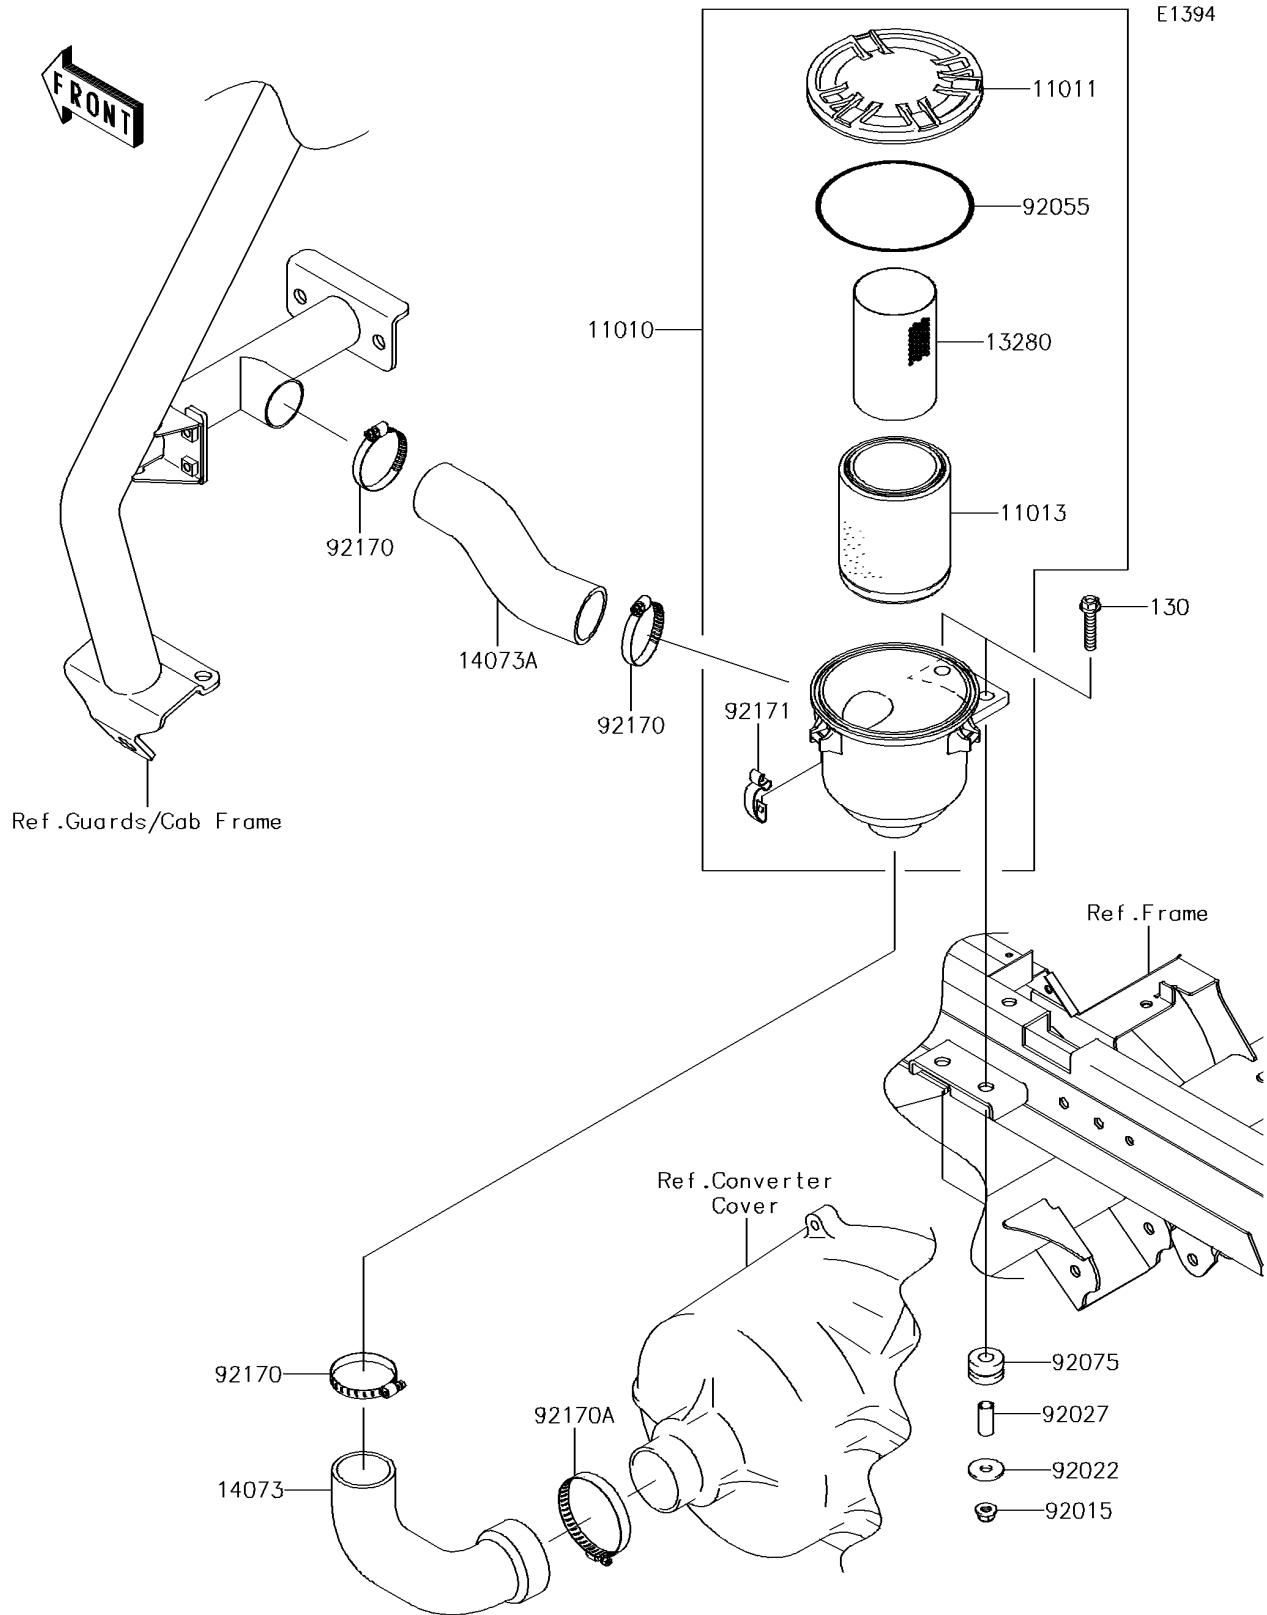

2016 MULE™ 4010 Trans 4x4® SE PARTS DIAGRAM

Air Cleaner-Belt Converter

2016 MULE™ 4010 Trans 4x4® SE PARTS LIST

Air Cleaner-Belt Converter

| ITEM NAME | PART NUMBER | QUANTITY |
|------------------------------------|-------------|----------|
| FILTER-ASSY-AIR (Ref # 11010) | 11010-0172 | 1 |
| CASE-AIR FILTER,CAP (Ref # 11011) | 11011-0135 | 1 |
| ELEMENT-AIR FILTER (Ref # 11013) | 11013-0037 | 1 |
| BOLT-FLANGED,8X40 (Ref # 130) | 130BA0840 | 1 |
| HOLDER (Ref # 13280) | 13280-0312 | 1 |
| DUCT,AIR FILTER-CVT (Ref # 14073) | 14073-0198 | 1 |
| DUCT,BAR-AIR FILTER (Ref # 14073A) | 14073-0237 | 1 |
| NUT,8MM (Ref # 92015) | 92015-1432 | 1 |
| WASHER,9X28X2.3 (Ref # 92022) | 92022-1632 | 1 |
| COLLAR (Ref # 92027) | 92027-4012 | 1 |
| RING-O,122X4 (Ref # 92055) | 92055-0167 | 1 |
| DAMPER (Ref # 92075) | 92075-1736 | 1 |
| CLAMP (Ref # 92170) | 92170-1674 | 1 |
| CLAMP (Ref # 92170A) | 92170-1764 | 1 |
| CLAMP (Ref # 92171) | 92171-0225 | 1 |