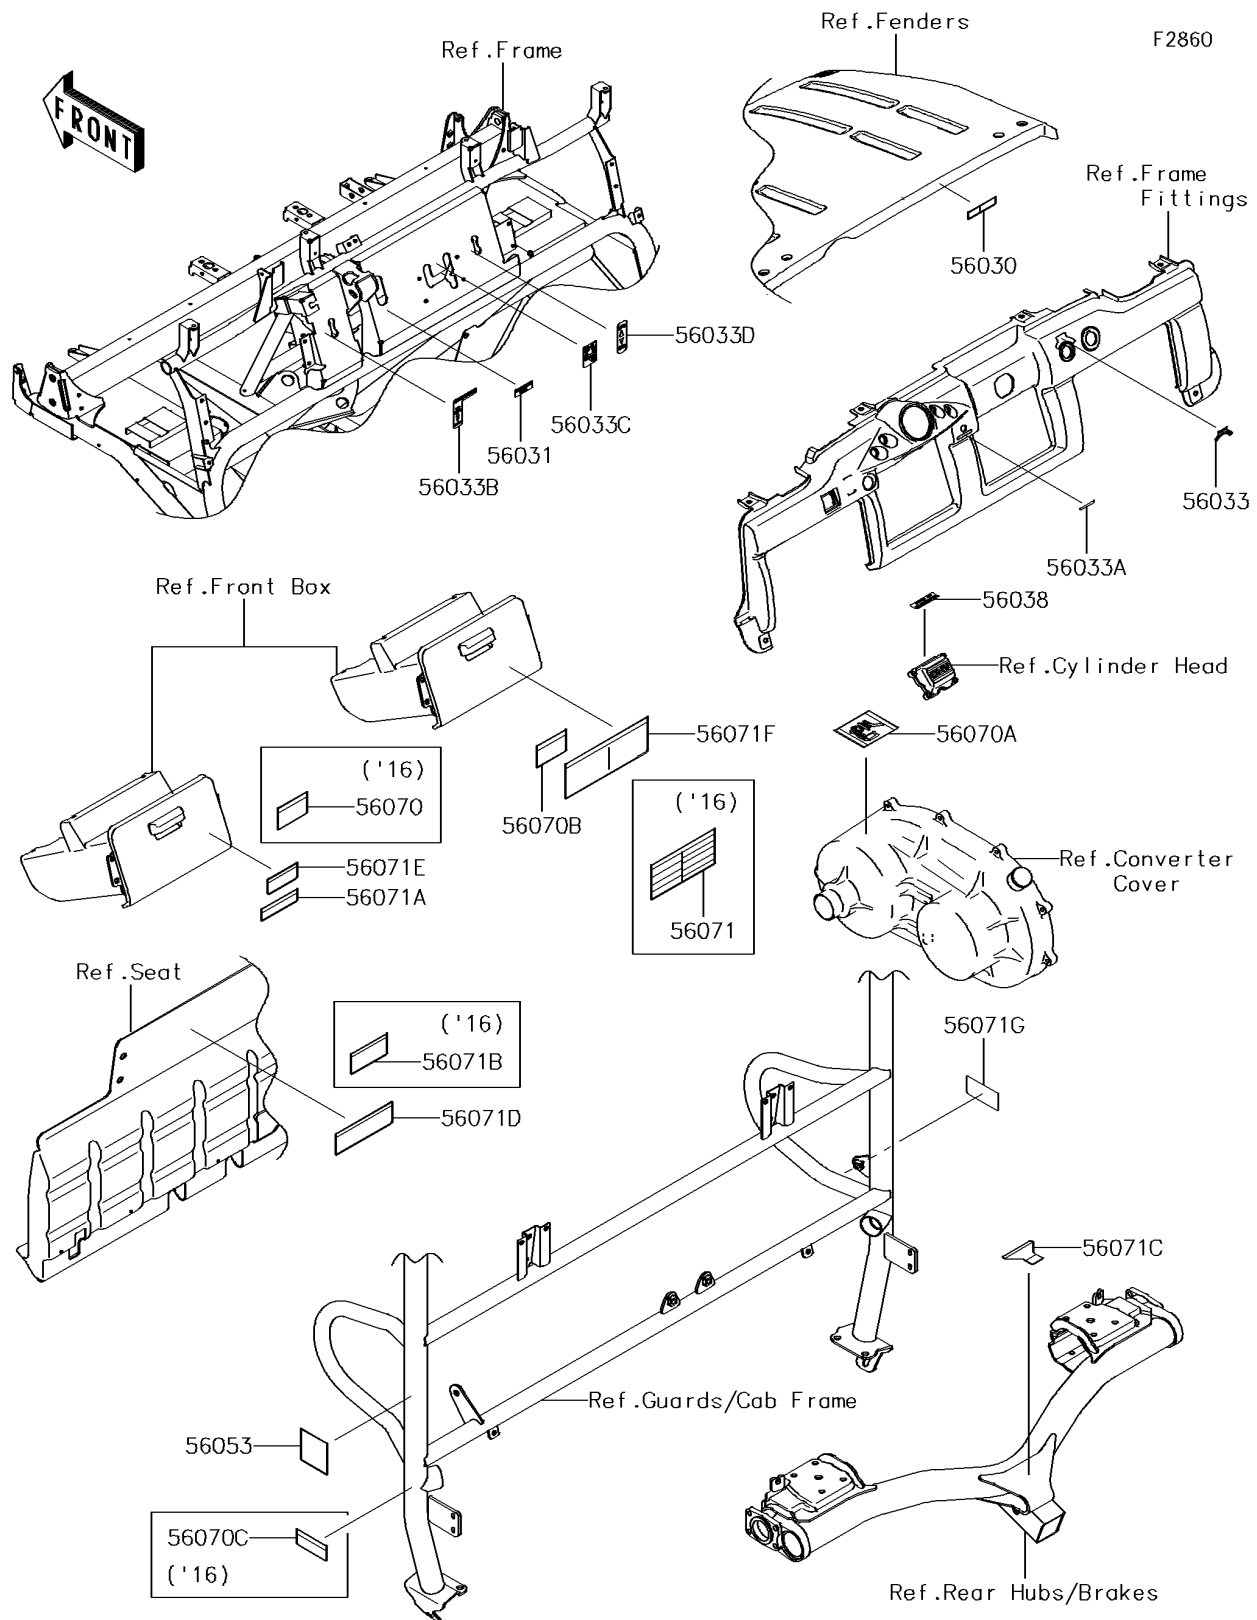

## 2016 Mule™ 4010 4x4 SE PARTS DIAGRAM

Labels

## 2016 Mule™ 4010 4x4 SE PARTS LIST

Labels

ITEM NAME	PART NUMBER	QUANTITY
LABEL,OPERATING HOOD (Ref # 56030)	56030-0267	1
LABEL-MANUAL,BRAKE FLUID LEVEL (Ref # 56031)	56031-1818	1
LABEL-MANUAL,IGNITION (Ref # 56033)	56033-0212	1
LABEL-MANUAL,POWER STEERING (Ref # 56033A)	56033-0213	1
LABEL-MANUAL,DIFF MODE (Ref # 56033B)	56033-1183	1
LABEL-MANUAL,SHIFT (Ref # 56033C)	56033-1186	1
LABEL-MANUAL,2WD/4WD (Ref # 56033D)	56033-1187	1
LABEL-BRAND (Ref # 56038)	56038-2782	1
LABEL-SPECIFICATION,TIRE (Ref # 56053)	56053-7534	1
LABEL-WARNING,OFF-HIGHWAY (Ref # 56070)	56070-0050	1
LABEL-WARNING,HOT SURFACES (Ref # 56070A)	56070-0051	1
LABEL-WARNING,BONNET OPERATION (Ref # 56070B)	56070-0053	1
LABEL-WARNING,BED RAISED (Ref # 56070C)	56070-7515	1
LABEL-WARNING,GENERAL (Ref # 56071)	56071-0101	1
LABEL-WARNING,SHIFT CAUTION (Ref # 56071A)	56071-0128	1
LABEL-WARNING,CARGO BED (Ref # 56071B)	56071-0136	1
LABEL-WARNING,TRAILER HITCH (Ref # 56071C)	56071-0332	1
LABEL-WARNING,GASOLINE (Ref # 56071G)	56071-7501	1