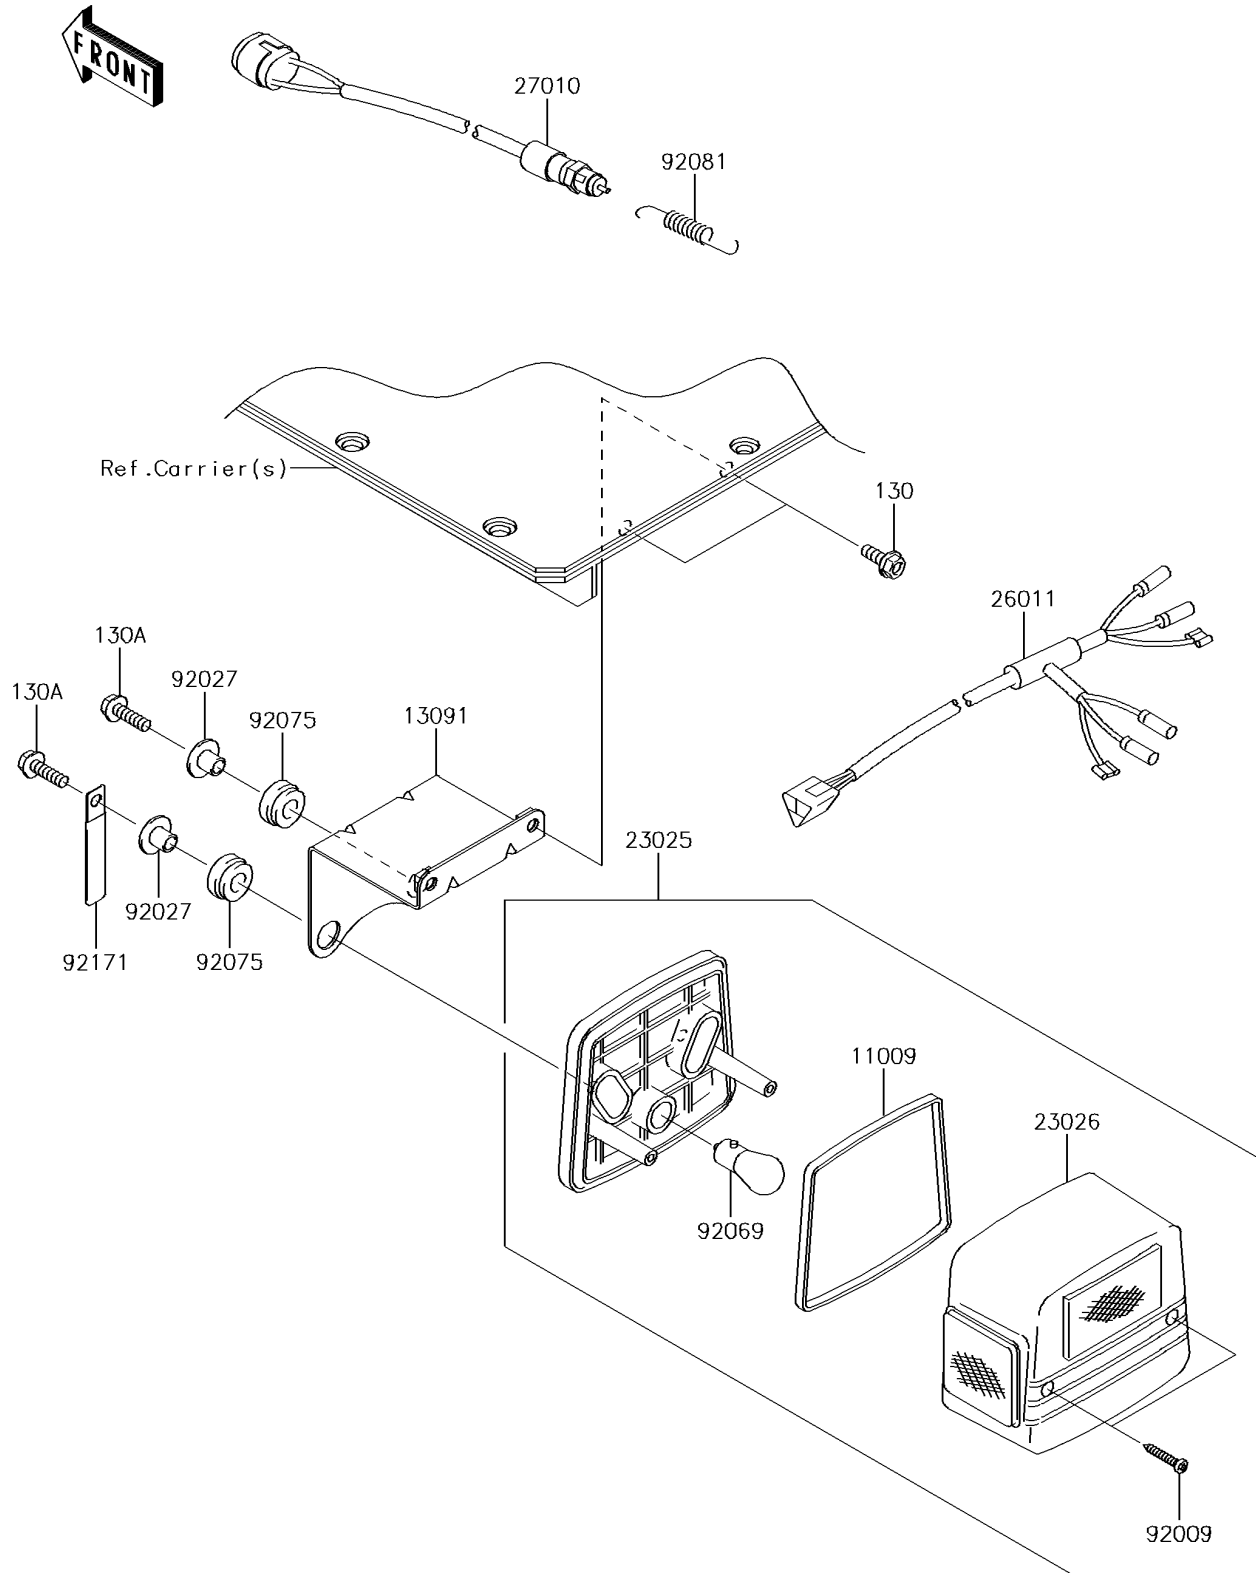

## 2016 Mule™ 4010 4x4 SE PARTS DIAGRAM

Taillight(s)

F2720

## 2016 Mule™ 4010 4x4 SE PARTS LIST

Taillight(s)

ITEM NAME	PART NUMBER	QUANTITY
GASKET, TAIL LAMP (Ref # 11009)	11009-1215	1
BOLT-FLANGED, 6X16 (Ref # 130)	130BA0616	1
HOLDER, TAIL LAMP (Ref # 13091)	13091-1743	1
BOLT-FLANGED, 6X20 (Ref # 130A)	130BA0620	1
LAMP-TAIL (Ref # 23025)	23025-1042	1
LENS, TAIL LAMP (Ref # 23026)	23026-1019	1
WIRE-LEAD (Ref # 26011)	26011-1756	1
SWITCH, BRAKE LAMP (Ref # 27010)	27010-1301	1
SCREW, TAPPING, 4X25 (Ref # 92009)	92009-1069	1
COLLAR, L=11.1 (Ref # 92027)	92027-194	1
BULB, 12V 21/5W (Ref # 92069)	92069-1011	1
DAMPER (Ref # 92075)	92075-277	1
SPRING, HOOK RETURN (Ref # 92081)	92081-1466	1
CLAMP, L=60 (Ref # 92171)	92171-0652	1