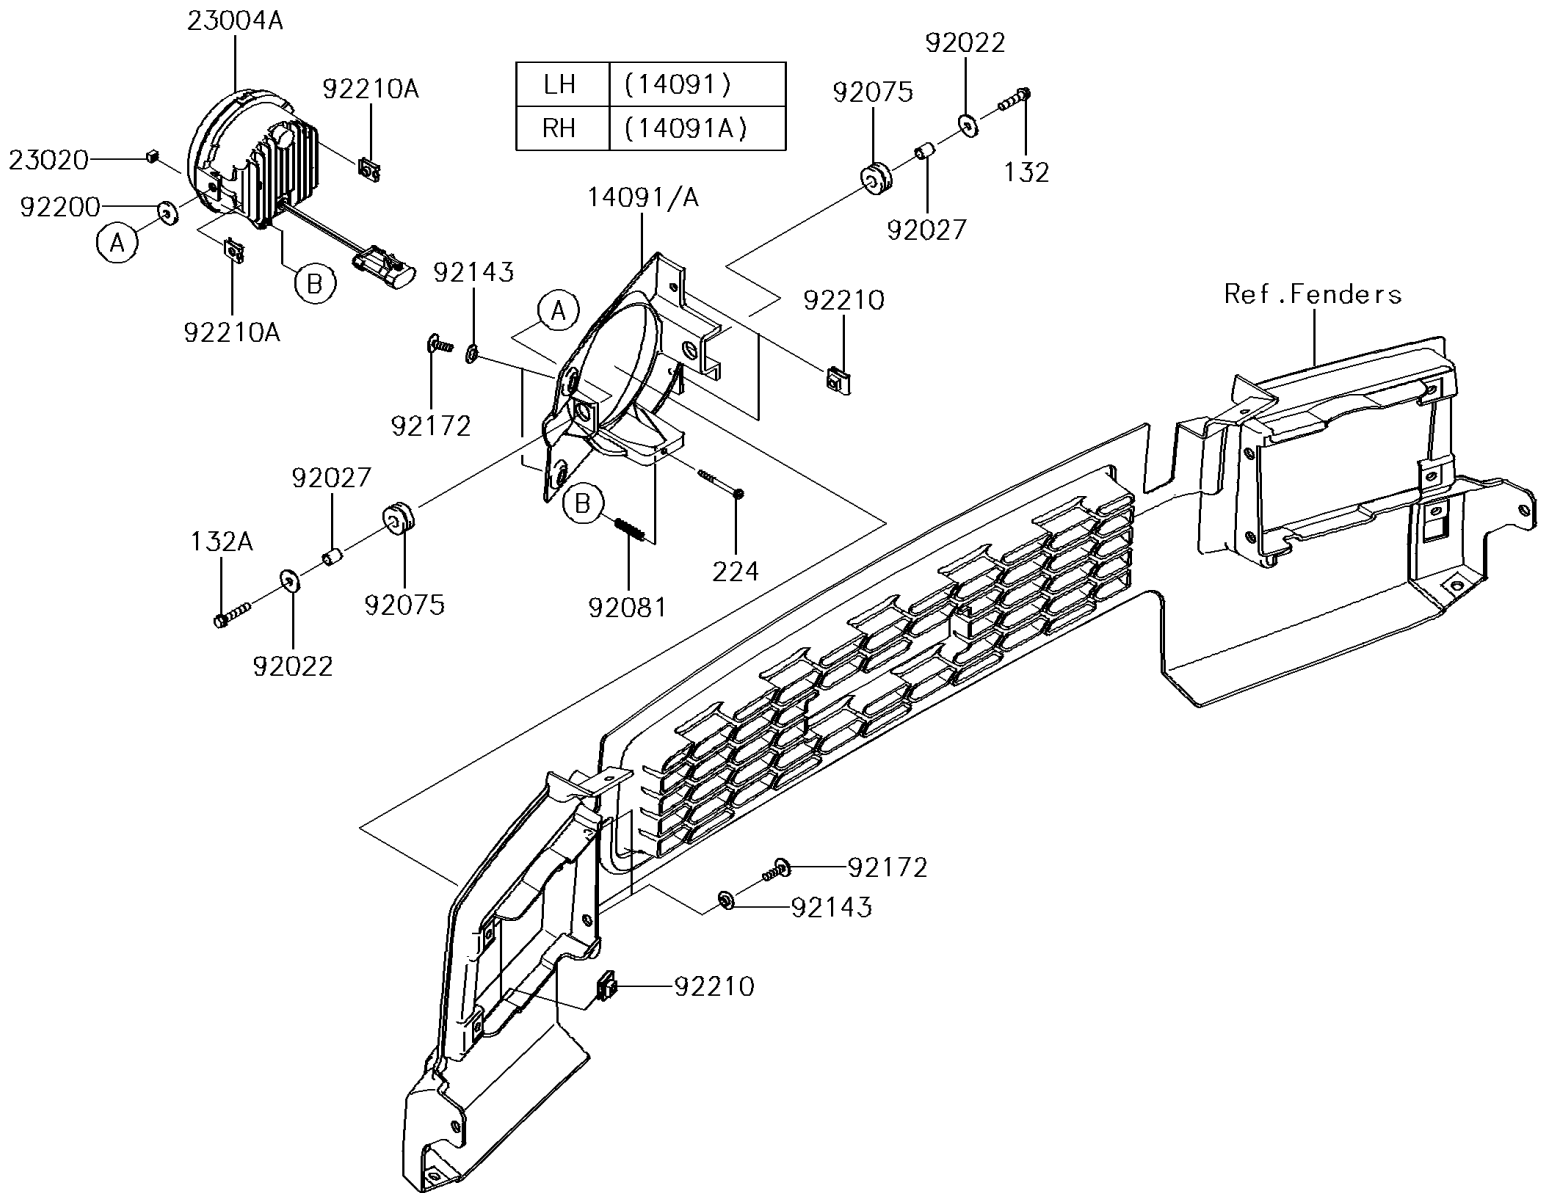

## 2016 Mule™ 4010 4x4 SE PARTS DIAGRAM

Headlight(s)

F2710

## 2016 Mule™ 4010 4x4 SE PARTS LIST

Headlight(s)

ITEM NAME	PART NUMBER	QUANTITY
BOLT-FLANGED-SMALL,6X25 (Ref # 132)	132BA0625	1
BOLT-FLANGED-SMALL,6X30 (Ref # 132A)	132BA0630	1
COVER,HEAD LAMP,LH (Ref # 14091)	14091-0827	1
COVER,HEAD LAMP,RH (Ref # 14091A)	14091-0828	1
SCREW-PAN-WP-CROS,4X45 (Ref # 224)	224AA0445	1
LAMP-HEAD,LED (Ref # 23004)	23004-0341	1
NUT,4MM,FOCUS ADJUST (Ref # 23020)	23020-018	1
WASHER,6.5X20X1.6 (Ref # 92022)	92022-125	1
COLLAR,6.8X10X12 (Ref # 92027)	92027-162	1
DAMPER,10X24X12 (Ref # 92075)	92075-1690	1
SPRING,FOCUS ADJUST (Ref # 92081)	92081-1896	1
COLLAR (Ref # 92143)	92143-1087	1
SCREW,TAPPING,6X20 (Ref # 92172)	92172-0488	1
WASHER,6.5X20X3.2 (Ref # 92200)	92200-0359	1
NUT,LEAF SPRING,6MM (Ref # 92210)	92210-0624	1
NUT (Ref # 92210A)	92210-1125	1