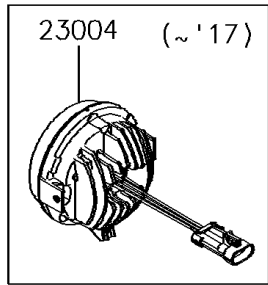

## 2016 Mule™ 4010 4x4 SE PARTS DIAGRAM

Headlight(s)

F2710

## 2016 Mule™ 4010 4x4 SE PARTS LIST

Headlight(s)

ITEM NAME	PART NUMBER	QUANTITY
BOLT-FLANGED-SMALL,6X25 (Ref # 132)	132BA0625	1
BOLT-FLANGED-SMALL,6X30 (Ref # 132A)	132BA0630	1
COVER,HEAD LAMP,LH (Ref # 14091)	14091-0827	1
COVER,HEAD LAMP,RH (Ref # 14091A)	14091-0828	1
SCREW-PAN-WP-CROS,4X45 (Ref # 224)	224AA0445	1
LAMP-HEAD,LED (Ref # 23004)	23004-0341	1
NUT,4MM,FOCUS ADJUST (Ref # 23020)	23020-018	1
WASHER,6.5X20X1.6 (Ref # 92022)	92022-125	1
COLLAR,6.8X10X12 (Ref # 92027)	92027-162	1
DAMPER,10X24X12 (Ref # 92075)	92075-1690	1
SPRING,FOCUS ADJUST (Ref # 92081)	92081-1896	1
COLLAR (Ref # 92143)	92143-1087	1
SCREW,TAPPING,6X20 (Ref # 92172)	92172-0488	1
WASHER,6.5X20X3.2 (Ref # 92200)	92200-0359	1
NUT,LEAF SPRING,6MM (Ref # 92210)	92210-0624	1
NUT (Ref # 92210A)	92210-1125	1