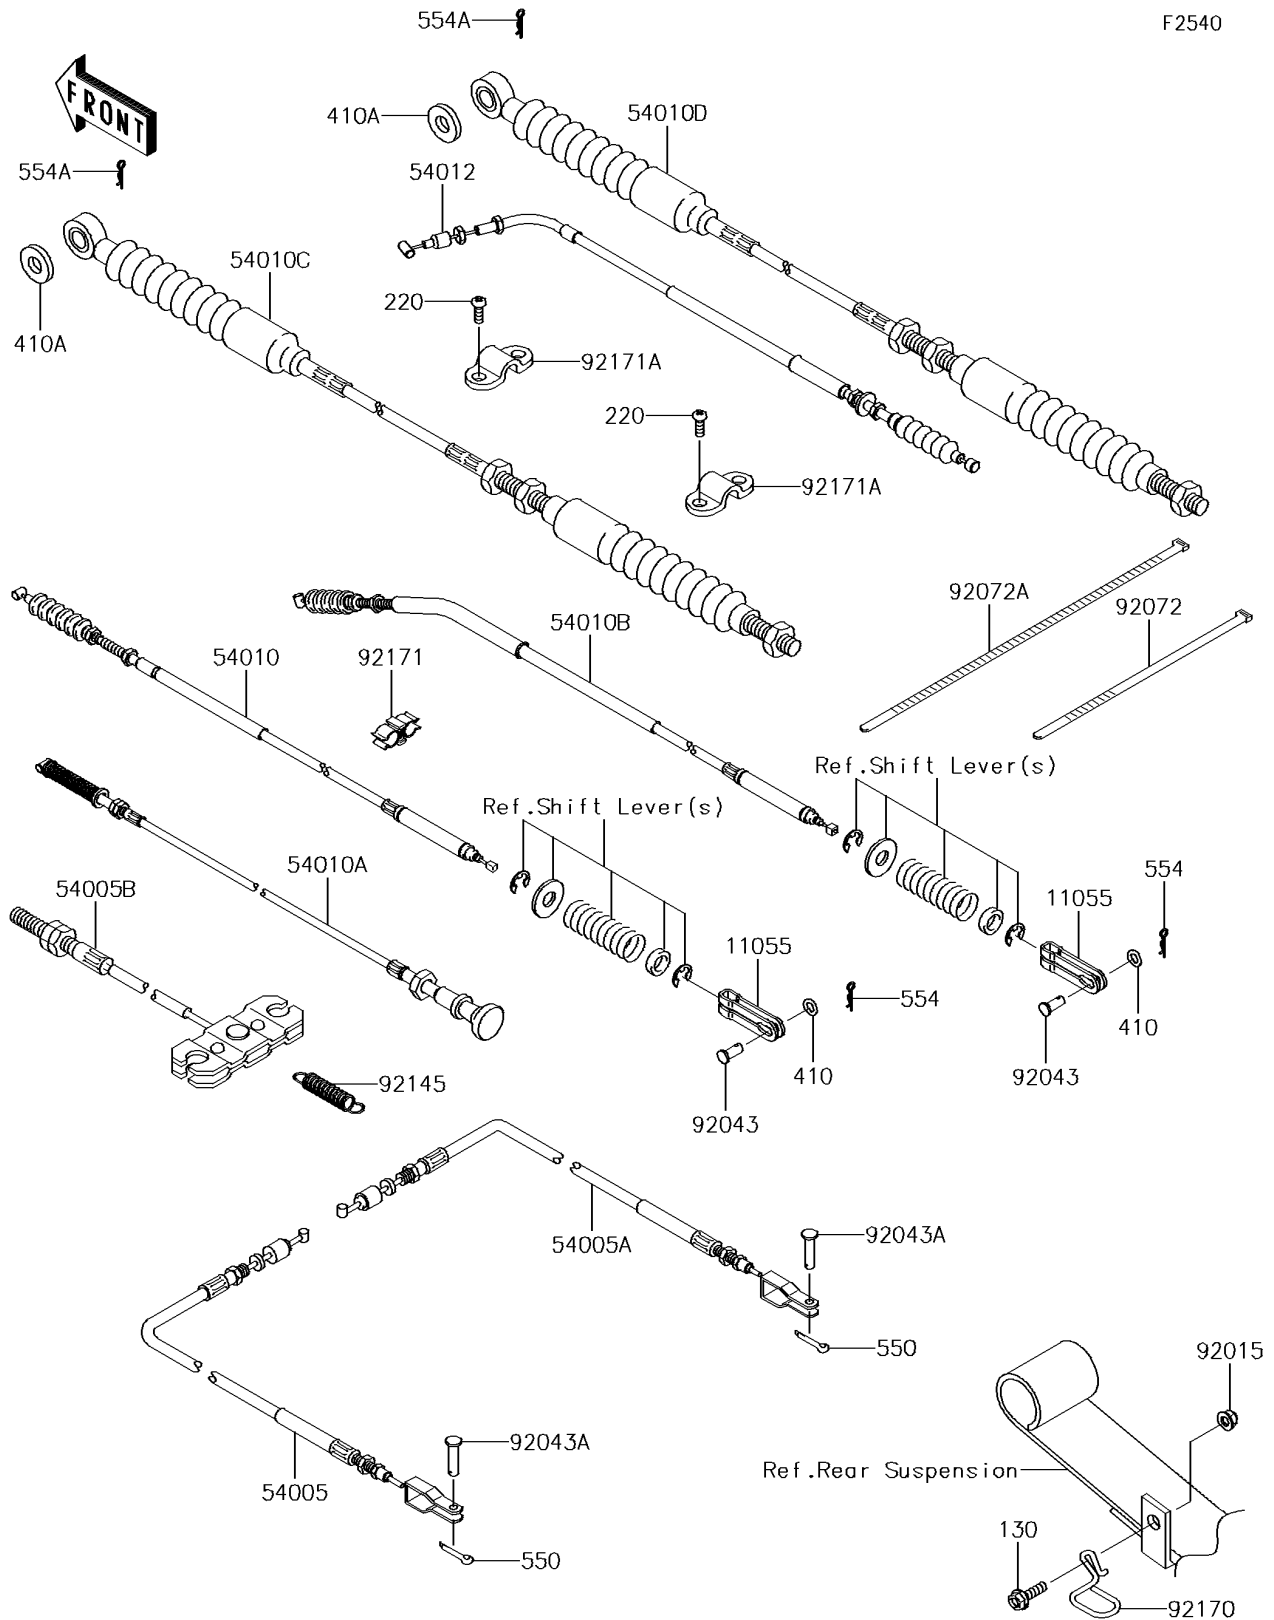

2016 Mule™ 4010 4x4 SE PARTS DIAGRAM

Cables

2016 Mule™ 4010 4x4 SE PARTS LIST

Cables

ITEM NAME	PART NUMBER	QUANTITY
BRACKET,DIFF LOCK (Ref # 11055)	11055-7505	1
BOLT-FLANGED,6X20 (Ref # 130)	130AA0620	1
SCREW-PAN-CROS,5X14 (Ref # 220)	220AA0514	1
WASHER-PLAIN-SMALL (Ref # 410)	410AA0600	1
WASHER-PLAIN-SMALL,8MM (Ref # 410A)	410AA0800	1
CABLE-BRAKE,PARKING,RR,LH (Ref # 54005)	54005-0306	1
CABLE-BRAKE,PARKING,RR,RH (Ref # 54005A)	54005-0307	1
CABLE-BRAKE,PARKING,FR (Ref # 54005B)	54005-1198	1
CABLE,2-4WD (Ref # 54010)	54010-0044	1
CABLE,HOOD (Ref # 54010A)	54010-0600	1
CABLE,DIFF LOCK (Ref # 54010B)	54010-1120	1
CABLE,SHIFT CONTROL (Ref # 54010C)	54010-1121	1
CABLE,HI-LOW (Ref # 54010D)	54010-1124	1
CABLE-THROTTLE (Ref # 54012)	54012-0251	1
PIN-COTTER,2.0X22 (Ref # 550)	550AA2022	1
PIN-SNAP,1.2X21.2 (Ref # 554)	554DA0600	1
PIN-SNAP (Ref # 554A)	554DA0800	1
NUT,LOCK,FLANGED,6MM (Ref # 92015)	92015-1675	1
PIN,6X11 (Ref # 92043)	92043-092	1
PIN (Ref # 92043A)	92043-1039	1
BAND,L=188 (Ref # 92072)	92072-1239	1
BAND,L=368.3 (Ref # 92072A)	92072-3872	1
SPRING (Ref # 92145)	92145-7506	1
CLAMP,CABLE (Ref # 92170)	92170-1372	1
CLAMP (Ref # 92171)	92171-0129	1
CLAMP (Ref # 92171A)	92171-1203	1