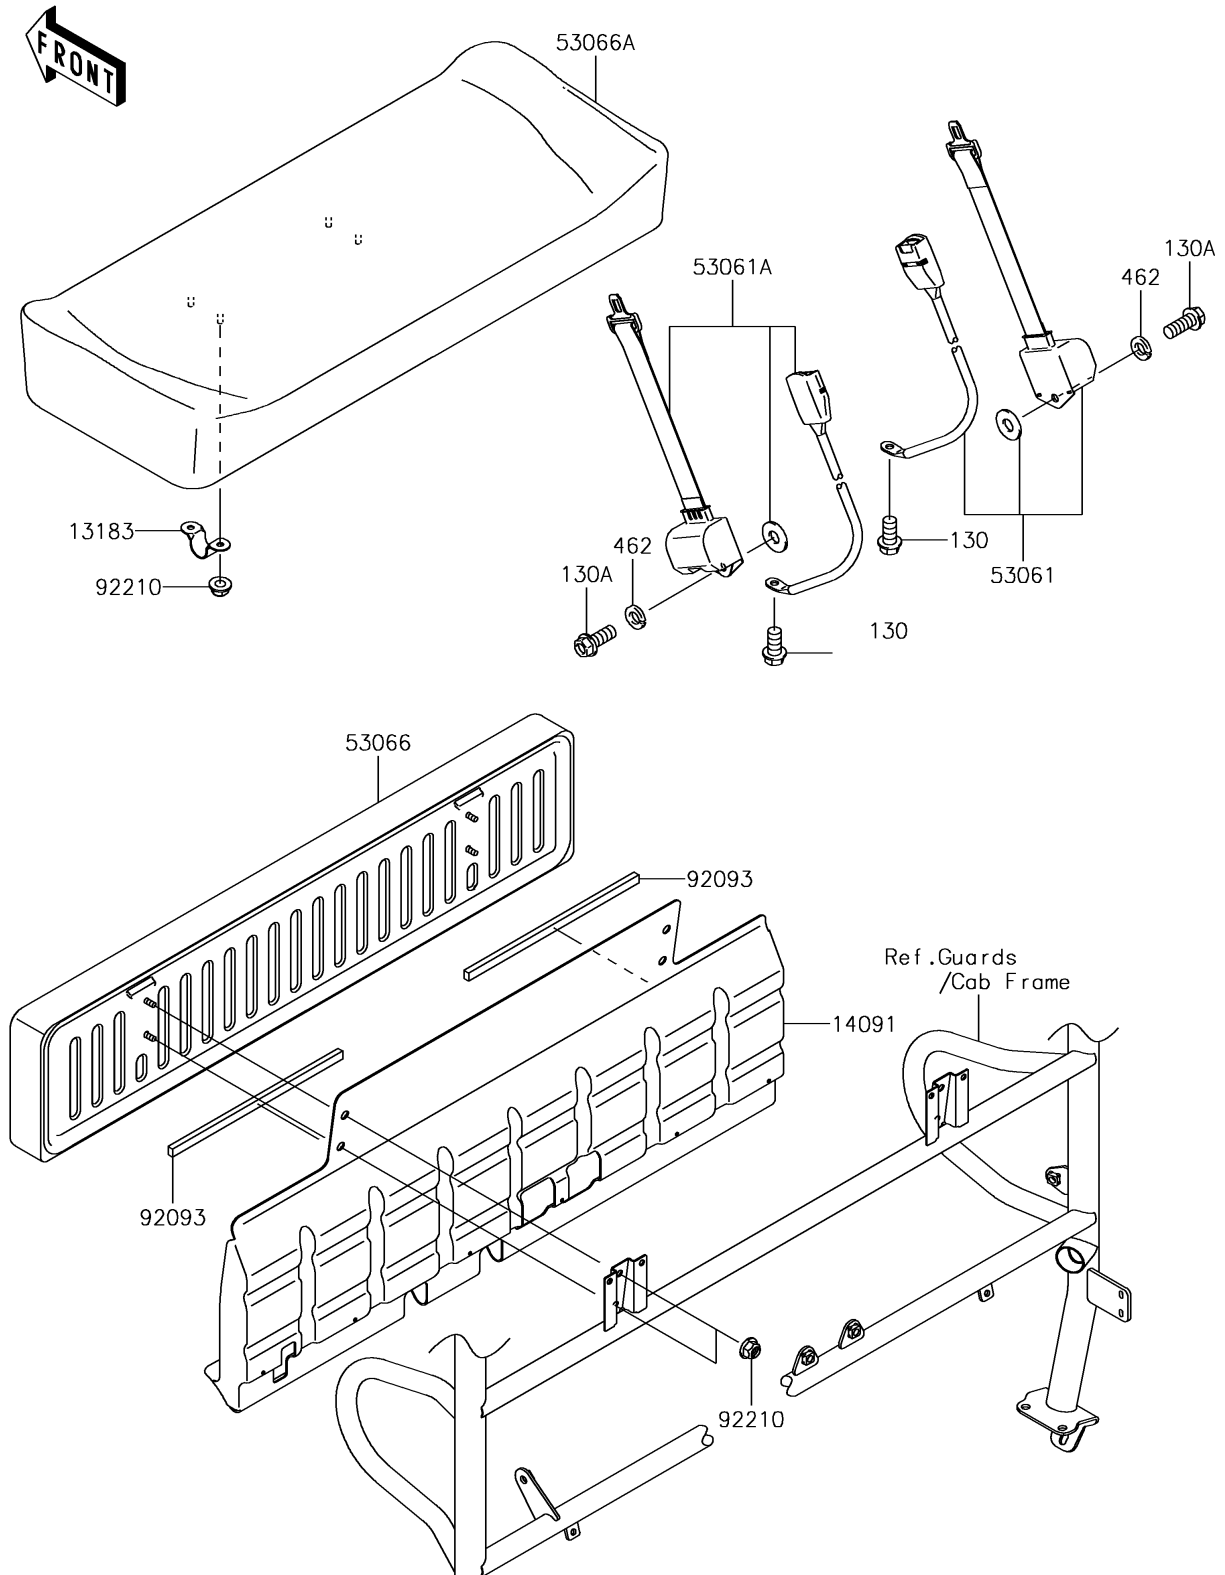

2016 Mule™ 4010 4x4 SE PARTS DIAGRAM

Seat

F2510

2016 Mule™ 4010 4x4 SE PARTS LIST

Seat

ITEM NAME	PART NUMBER	QUANTITY
BOLT-FLANGED,12X20 (Ref # 130)	130BA1220	1
BOLT-FLANGED,12X25 (Ref # 130A)	130BB1225	1
PLATE,SEAT (Ref # 13183)	13183-1400	1
COVER,SEAT BACK (Ref # 14091)	14091-0529	1
WASHER-SPRING,12MM (Ref # 462)	462DB1200	1
BELT-SEAT,FR,LH (Ref # 53061)	53061-0315	1
BELT-SEAT,FR,RH (Ref # 53061A)	53061-0316	1
SEAT-ASSY,BACK,BLACK (Ref # 53066)	53066-0241-MA	1
SEAT-ASSY,FR,LWR,BLACK (Ref # 53066A)	53066-0274-MA	1
SEAL,L=408 (Ref # 92093)	92093-0024	1
NUT,FLANGED,LOCK,8MM (Ref # 92210)	92210-0005	1