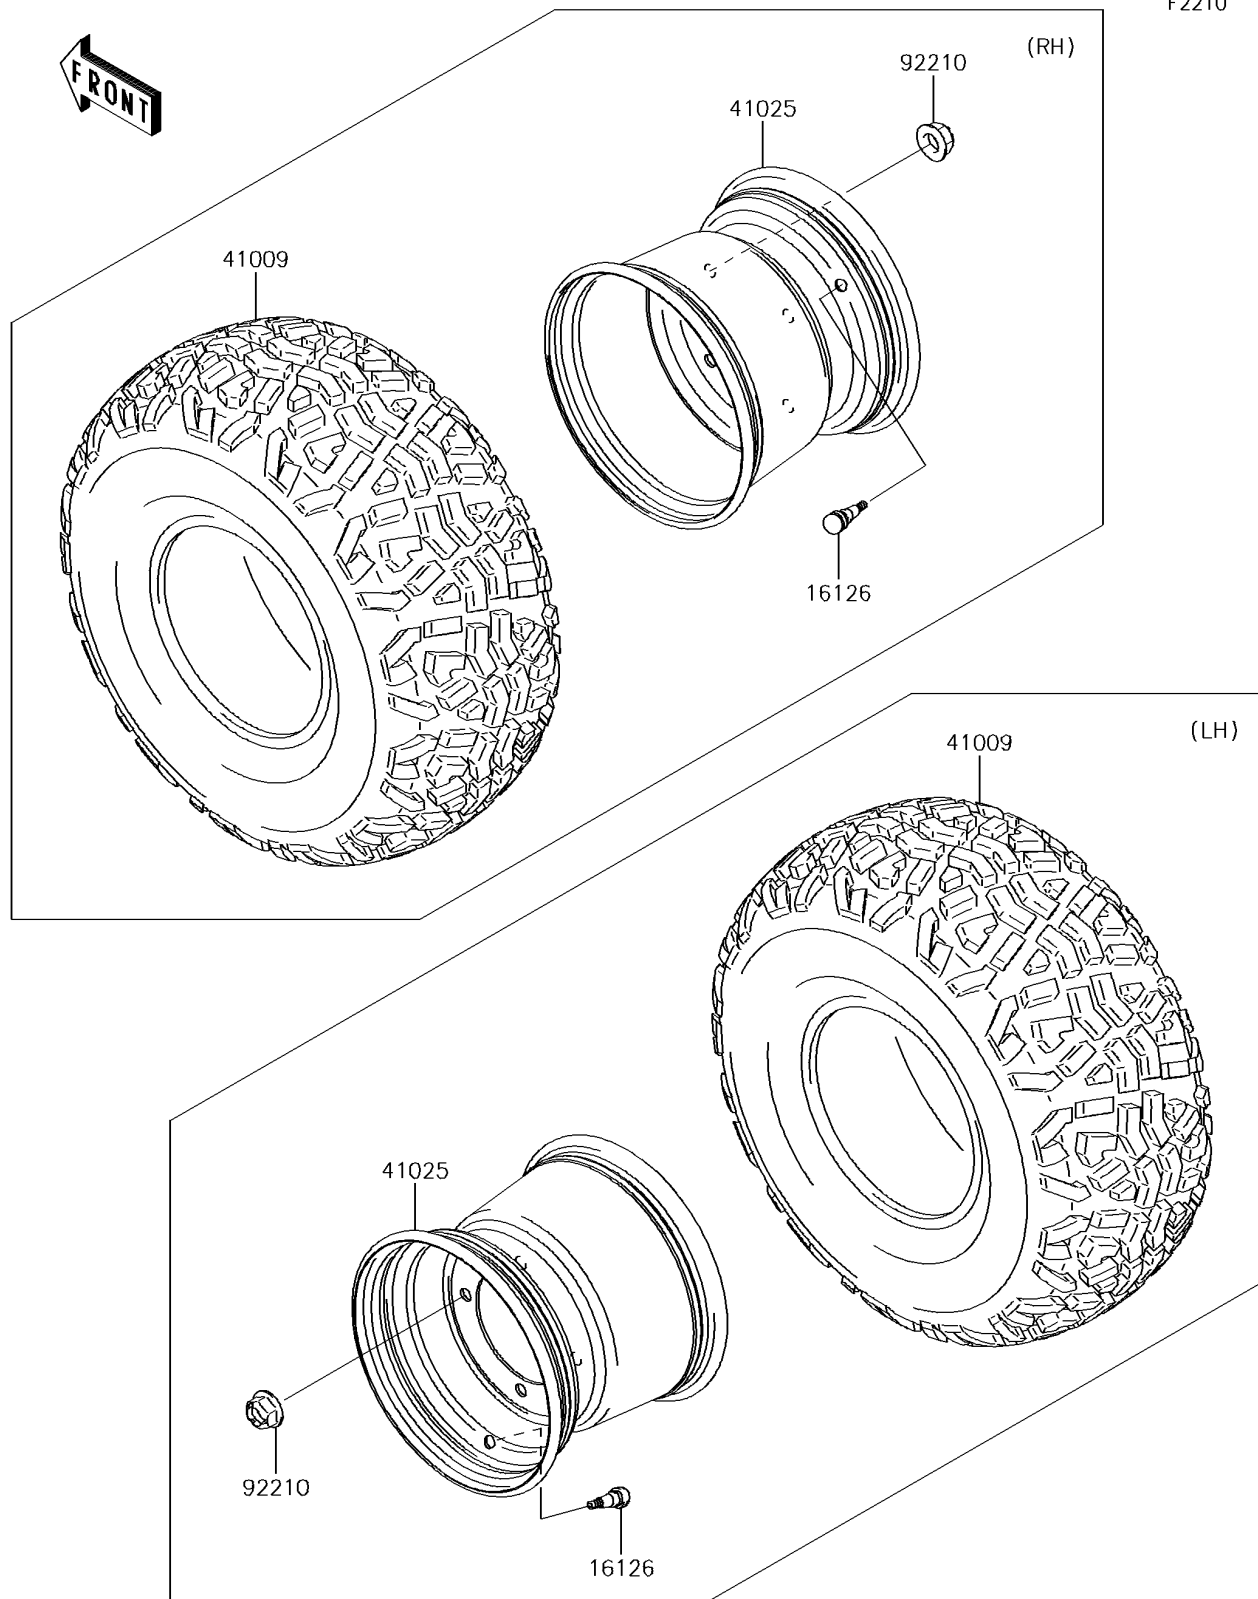

2016 Mule™ 4010 4x4 SE PARTS DIAGRAM

Wheels/Tires

F2210

2016 Mule™ 4010 4x4 SE PARTS LIST

Wheels/Tires

ITEM NAME	PART NUMBER	QUANTITY
VALVE (Ref # 16126)	16126-4001	1
TIRE,23X11.00-10 4PR (Ref # 41009)	41009-0294	1
RIM,10X8.5AT,F.S.BLACK (Ref # 41025)	41025-7504-397	1
NUT,12MM (Ref # 92210)	92210-0603	1