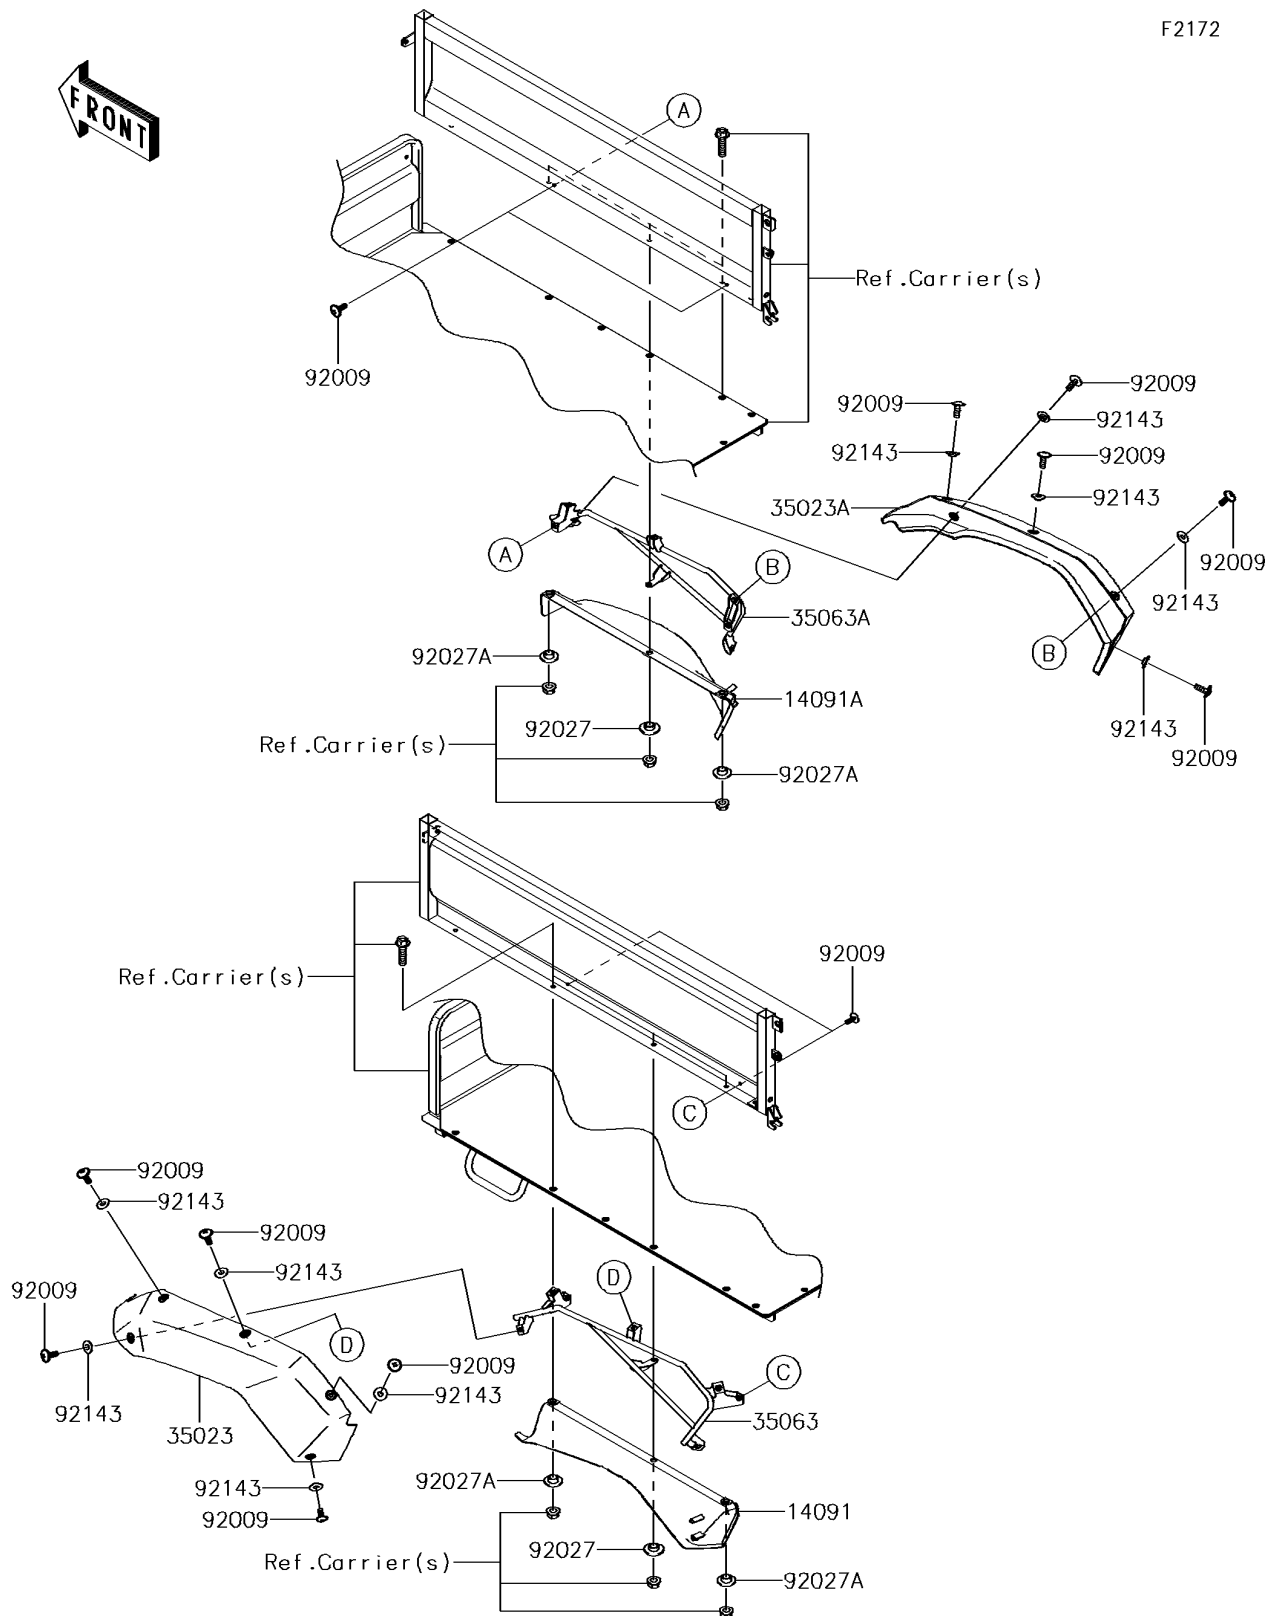

## 2016 Mule™ 4010 4x4 SE PARTS DIAGRAM

Rear Fender(s)

F2172

## 2016 Mule™ 4010 4x4 SE PARTS LIST

Rear Fender(s)

ITEM NAME	PART NUMBER	QUANTITY
COVER,FENDER,INSIDE,RR,LH (Ref # 14091)	14091-1634	1
COVER,FENDER,INSIDE,RR,RH (Ref # 14091A)	14091-1635	1
FENDER-REAR,LH,F.BLACK (Ref # 35023)	35023-0121-6Z	1
FENDER-REAR,RH,F.BLACK (Ref # 35023A)	35023-0122-6Z	1
STAY,RR,LH (Ref # 35063)	35063-0449	1
STAY,RR,RH (Ref # 35063A)	35063-0450	1
SCREW,6X16 (Ref # 92009)	92009-1621	1
COLLAR (Ref # 92027)	92027-1354	1
COLLAR (Ref # 92027A)	92027-1908	1
COLLAR (Ref # 92143)	92143-1087	1