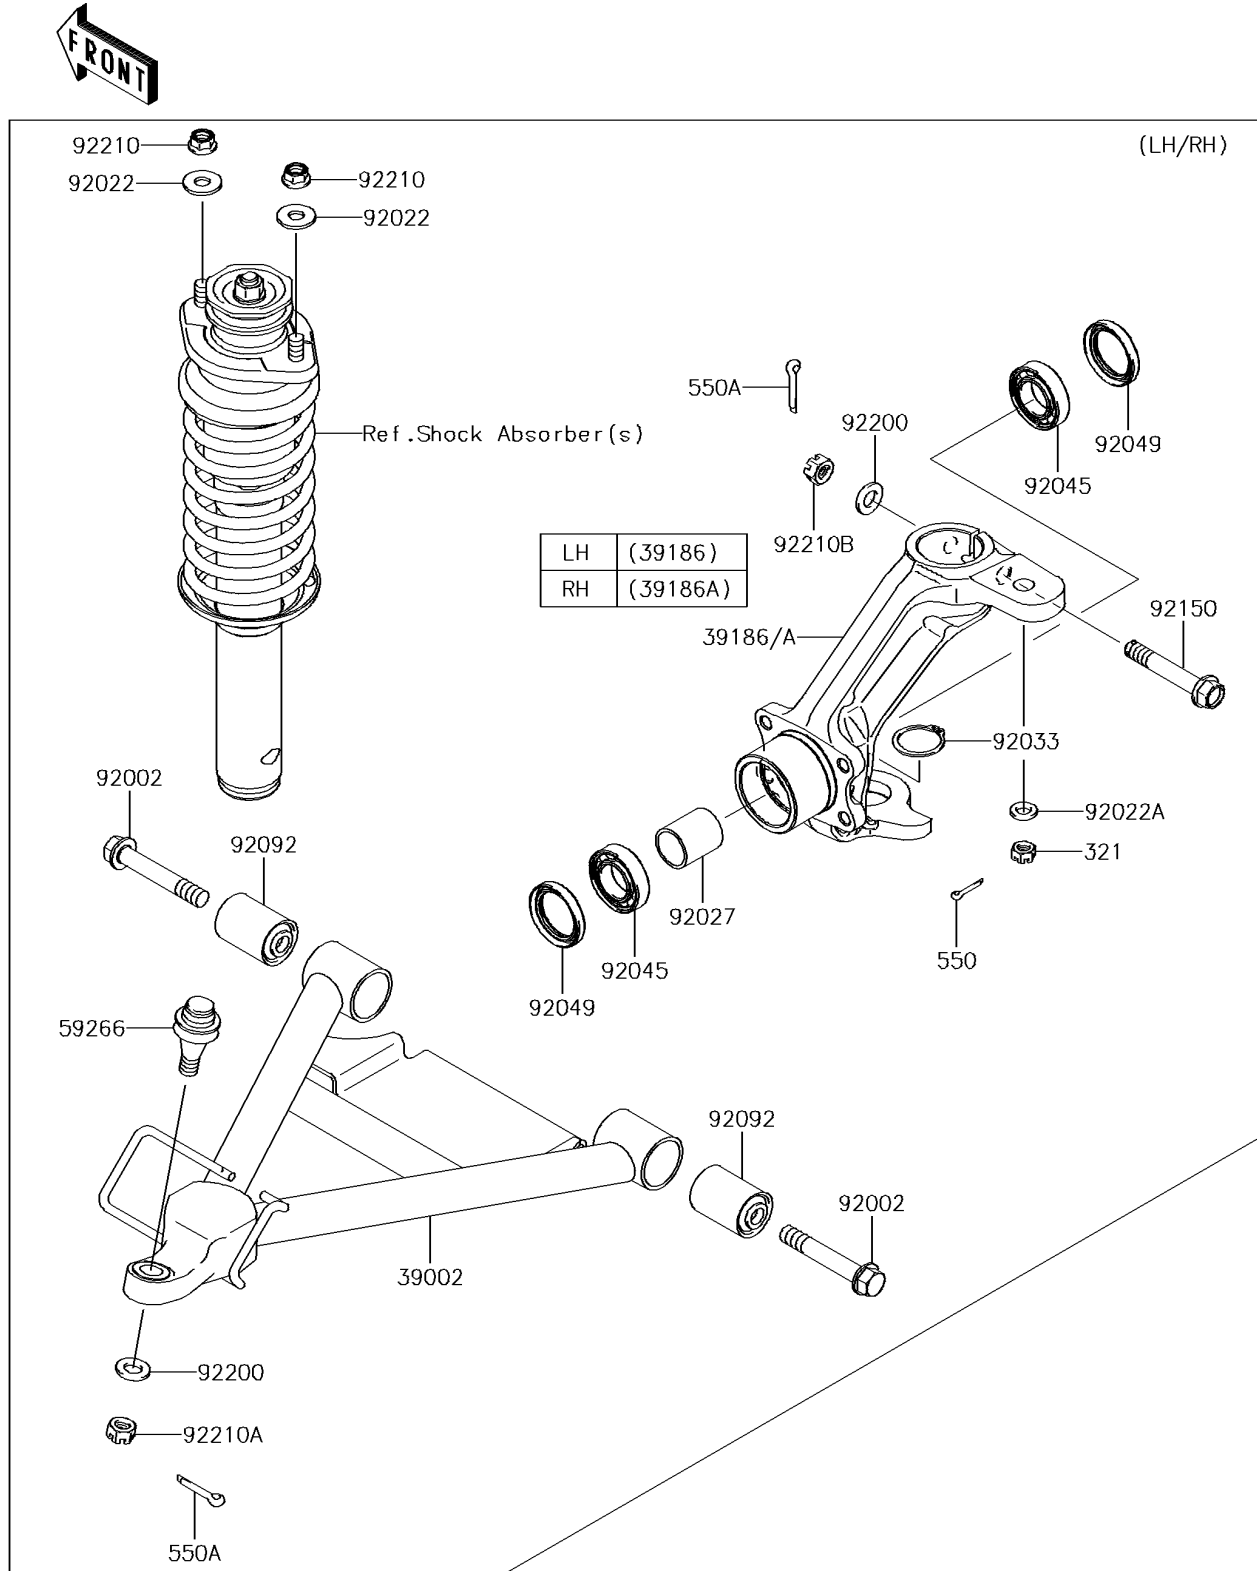

2016 Mule™ 4010 4x4 SE PARTS DIAGRAM

Front Suspension

F2152

2016 Mule™ 4010 4x4 SE PARTS LIST

Front Suspension

ITEM NAME	PART NUMBER	QUANTITY
NUT-CASTLE (Ref # 321)	321BA1000	1
ARM-COMP-SUSP (Ref # 39002)	39002-0001	1
KNUCKLE,FR,LH (Ref # 39186)	39186-0074	1
KNUCKLE,FR,RH (Ref # 39186A)	39186-0075	1
PIN-COTTER,2.0X22 (Ref # 550)	550AA2022	1
PIN-COTTER,3.0X25 (Ref # 550A)	550AA3025	1
JOINT-BALL (Ref # 59266)	59266-1080	1
BOLT,FLANGED,12X75 (Ref # 92002)	92002-1661	1
WASHER,10.5X26X2.3 (Ref # 92022)	92022-044	1
WASHER,10.5X18X2.5 (Ref # 92022A)	92022-1876	1
COLLAR,L=34.5 (Ref # 92027)	92027-1538	1
RING-SNAP,C-TYPE,32MM (Ref # 92033)	92033-1262	1
BEARING-BALL (Ref # 92045)	92045-3707	1
SEAL-OIL,SD35X47X7HS (Ref # 92049)	92049-1513	1
BUSHING-RUBBER (Ref # 92092)	92092-1065	1
BOLT,FLANGED,12X72 (Ref # 92150)	92150-1356	1
WASHER,12.3X23X2.3 (Ref # 92200)	92200-1004	1
NUT,LOCK,FLANGED,10MM (Ref # 92210)	92210-0276	1
NUT,CASTLE,12MM (Ref # 92210A)	92210-0395	1
NUT,12MM (Ref # 92210B)	92210-7501	1