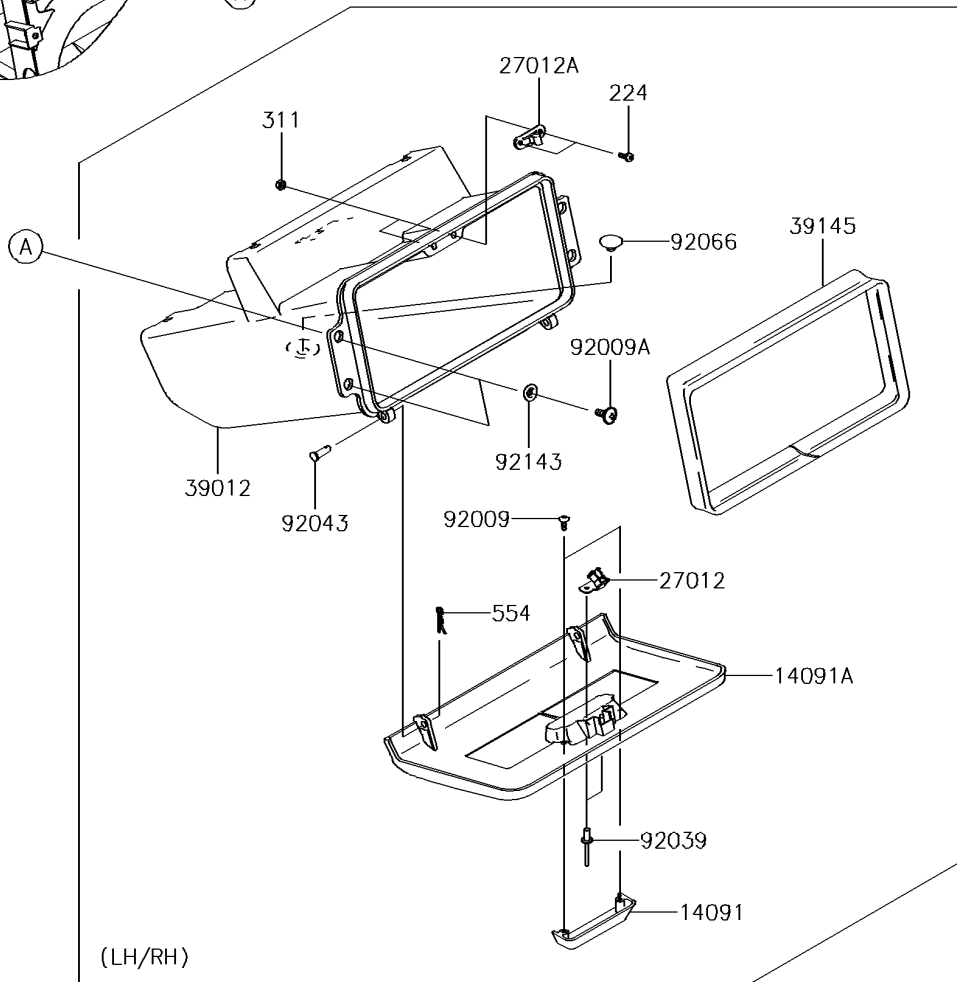

2016 Mule™ 4010 4x4 SE PARTS DIAGRAM

Front Box

2016 Mule™ 4010 4x4 SE PARTS LIST

Front Box

ITEM NAME	PART NUMBER	QUANTITY
COVER,STORAGE GRIP,F.BLACK (Ref # 14091)	14091-1659-6Z	1
COVER,CONTROL PANEL,F.BLACK (Ref # 14091A)	14091-1660-6Z	1
SCREW-PAN-WP-CROS,4X12 (Ref # 224)	224AB0412	1
HOOK (Ref # 27012)	27012-1607	1
HOOK (Ref # 27012A)	27012-1612	1
NUT-HEX,4MM (Ref # 311)	311AA0400	1
CASE-STORAGE,F.BLACK (Ref # 39012)	39012-1061-6Z	1
TRIM-SEAL,L=774 (Ref # 39145)	39145-1130	1
PIN-SNAP,1.2X21.2 (Ref # 554)	554DA0600	1
SCREW,TAPPING,4X12 (Ref # 92009)	92009-1444	1
SCREW,6X16 (Ref # 92009A)	92009-1621	1
RIVET (Ref # 92039)	92039-1041	1
PIN,6X14.5 (Ref # 92043)	92043-125	1
PLUG (Ref # 92066)	92066-1485	1
COLLAR (Ref # 92143)	92143-1087	1