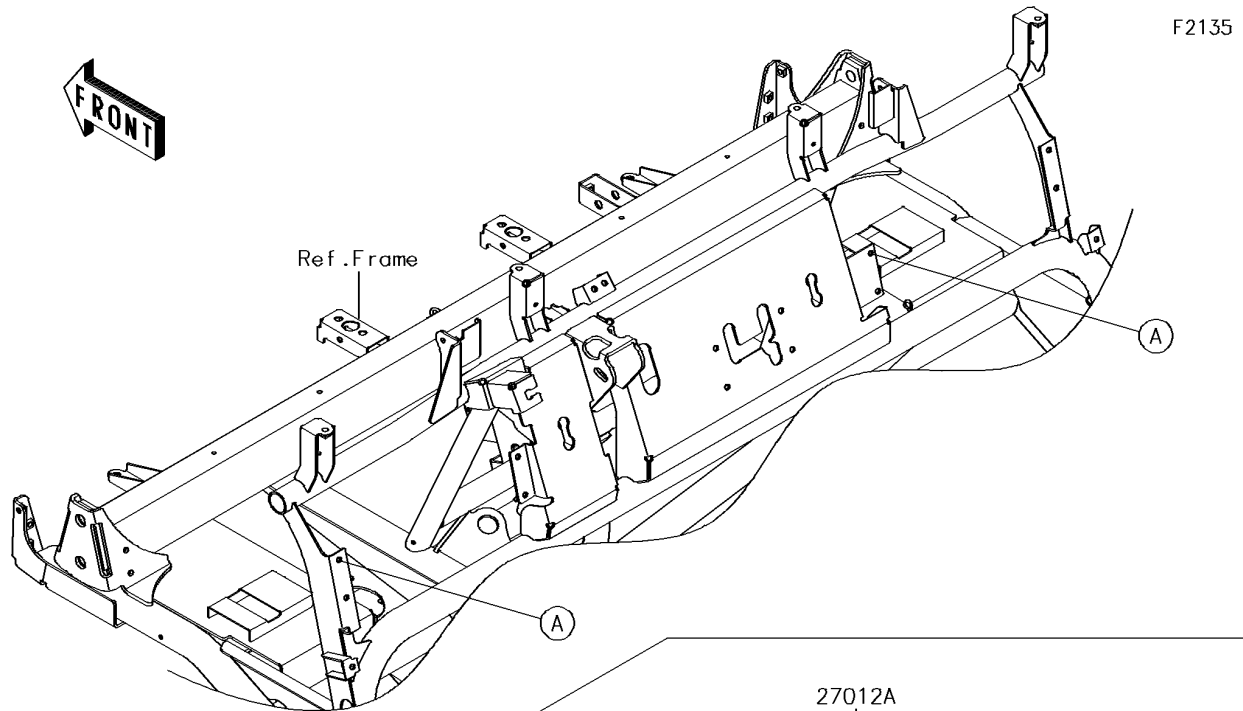

2016 Mule™ 4010 4x4 SE PARTS DIAGRAM

Front Box

2016 Mule™ 4010 4x4 SE PARTS LIST

Front Box

ITEM NAME	PART NUMBER	QUANTITY
COVER,STORAGE GRIP,F.BLACK (Ref # 14091)	14091-1659-6Z	1
COVER,CONTROL PANEL,F.BLACK (Ref # 14091A)	14091-1660-6Z	1
SCREW-PAN-WP-CROS,4X12 (Ref # 224)	224AB0412	1
HOOK (Ref # 27012)	27012-1607	1
HOOK (Ref # 27012A)	27012-1612	1
NUT-HEX,4MM (Ref # 311)	311AA0400	1
CASE-STORAGE,F.BLACK (Ref # 39012)	39012-1061-6Z	1
TRIM-SEAL,L=774 (Ref # 39145)	39145-1130	1
PIN-SNAP,1.2X21.2 (Ref # 554)	554DA0600	1
SCREW,TAPPING,4X12 (Ref # 92009)	92009-1444	1
SCREW,6X16 (Ref # 92009A)	92009-1621	1
RIVET (Ref # 92039)	92039-1041	1
PIN,6X14.5 (Ref # 92043)	92043-125	1
PLUG (Ref # 92066)	92066-1485	1
COLLAR (Ref # 92143)	92143-1087	1