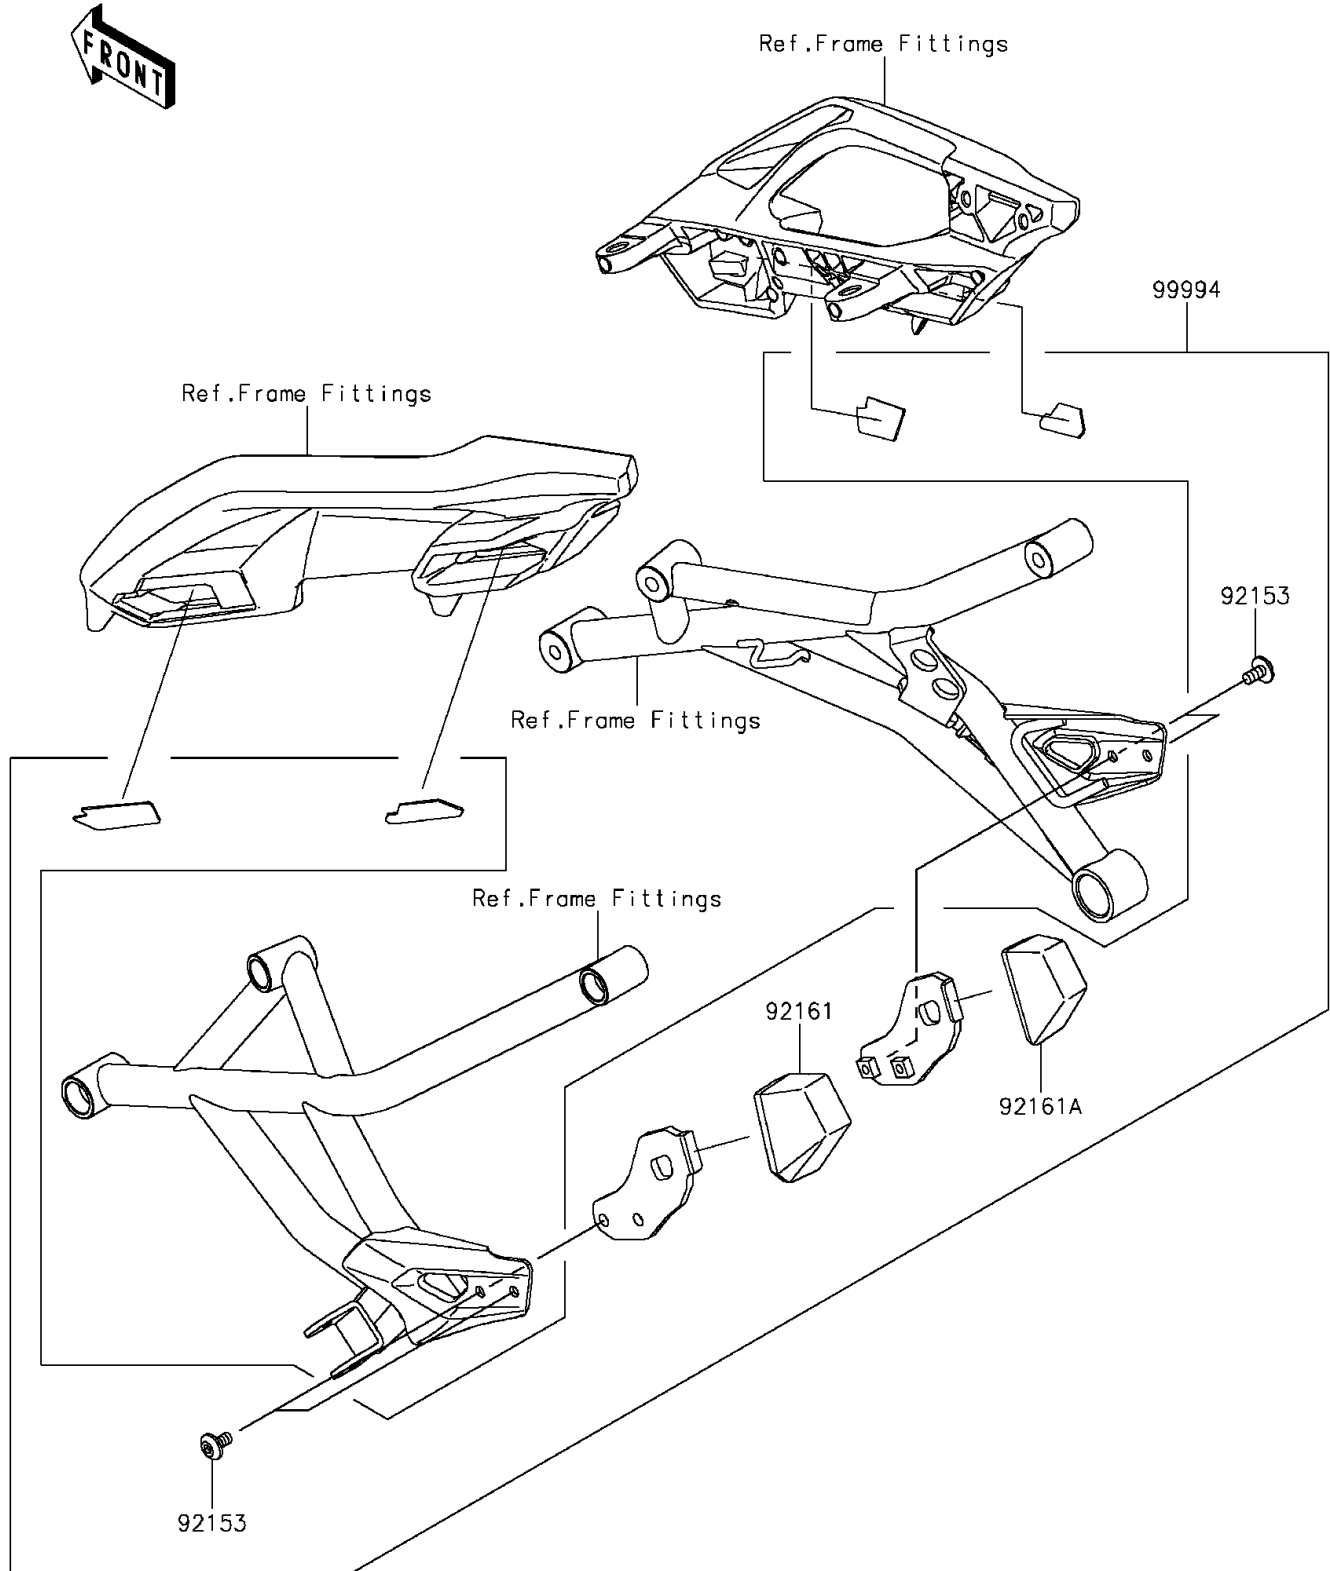

2015 VERSYS® 1000 ABS PARTS DIAGRAM

Accessory(Bag Fitting Kit)

F2910E

2015 VERSYS® 1000 ABS PARTS LIST

Accessory(Bag Fitting Kit)

ITEM NAME	PART NUMBER	QUANTITY
BOLT,SOCKET,6X12 (Ref # 92153)	92153-1948	1
DAMPER,PANNIER,LH (Ref # 92161)	92161-1550	1
DAMPER,PANNIER,RH (Ref # 92161A)	92161-1551	1
KIT-ACCESSORY,BAG FITTING KIT (Ref # 99994)	99994-0530	1