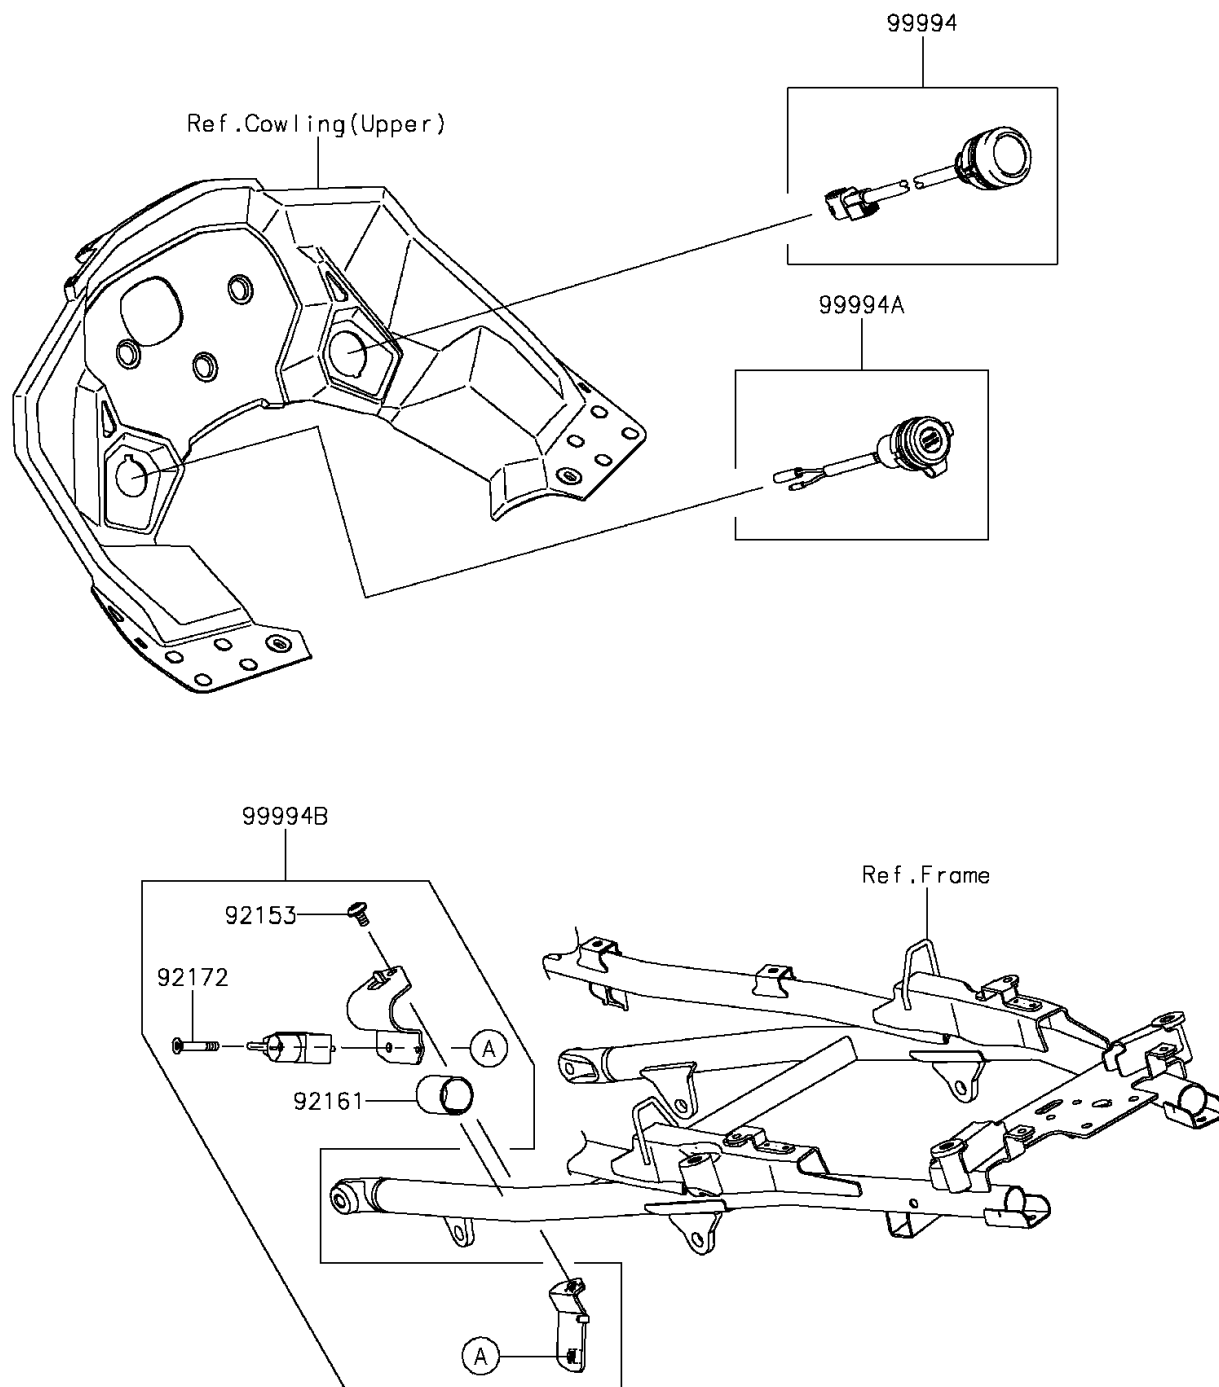

## 2015 VERSYS® 1000 ABS PARTS DIAGRAM

Accessory(Helmet Lock etc.)

F2910D

## 2015 VERSYS® 1000 ABS PARTS LIST

Accessory(Helmet Lock etc.)

ITEM NAME	PART NUMBER	QUANTITY
BOLT,SOCKET,6X12 (Ref # 92153)	92153-1948	1
DAMPER,36X77X1.5 (Ref # 92161)	92161-1721	1
SCREW,HEXLOBE,6X35 (Ref # 92172)	92172-0835	1
KIT-ACCESSORY,GEAR POS. IND. (Ref # 99994)	99994-0467	1
KIT-ACCESSORY,DC OUTPUT (Ref # 99994A)	99994-0485	1
KIT-ACCESSORY,HELMET LOCK (Ref # 99994B)	99994-0491	1