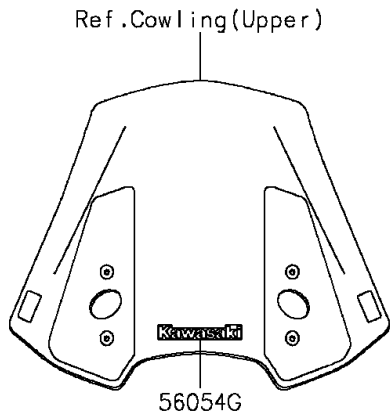

## 2015 VERSYS® 1000 ABS PARTS DIAGRAM

Decals(Black)(BFF)(CA,US)

F2861A

## 2015 VERSYS® 1000 ABS PARTS LIST

Decals(Black)(BFF)(CA,US)

ITEM NAME	PART NUMBER	QUANTITY
MARK,FRAME PAD,LH (Ref # 56054)	56054-1116	1
MARK,FRAME PAD,RH (Ref # 56054A)	56054-1117	1
MARK,FR FENDER,KTRC ABS (Ref # 56054B)	56054-1382	1
MARK,STEP STAY,LH,RR (Ref # 56054C)	56054-1548	1
MARK,STEP STAY,LH,FR (Ref # 56054D)	56054-1549	1
MARK,SIDE COWL.,VERSYS (Ref # 56054E)	56054-1704	1
MARK,SHROUD,1000 (Ref # 56054F)	56054-1705	1
MARK,WINDSHIELD,KAWASAKI (Ref # 56054G)	56054-1709	1
MARK,STEP STAY,LH,SIDE (Ref # 56054H)	56054-1710	1
MARK,STEP STAY,RH,RR (Ref # 56054I)	56054-1711	1
MARK,STEP STAY,RH,FR (Ref # 56054J)	56054-1712	1
MARK,STEP STAY,RH,SIDE (Ref # 56054K)	56054-1713	1
MARK,SIDE COWL.,KAWASAKI (Ref # 56054L)	56054-1748	1