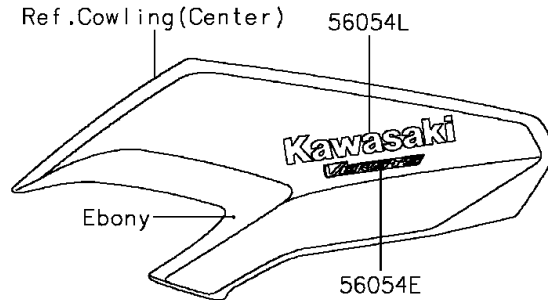

## 2015 VERSYS® 1000 ABS PARTS DIAGRAM

Decals(Black)(BFF)(CA,US)

F2861A

## 2015 VERSYS® 1000 ABS PARTS LIST

Decals(Black)(BFF)(CA,US)

ITEM NAME	PART NUMBER	QUANTITY
MARK,FRAME PAD,LH (Ref # 56054)	56054-1116	1
MARK,FRAME PAD,RH (Ref # 56054A)	56054-1117	1
MARK,FR FENDER,KTRC ABS (Ref # 56054B)	56054-1382	1
MARK,STEP STAY,LH,RR (Ref # 56054C)	56054-1548	1
MARK,STEP STAY,LH,FR (Ref # 56054D)	56054-1549	1
MARK,SIDE COWL.,VERSYS (Ref # 56054E)	56054-1704	1
MARK,SHROUD,1000 (Ref # 56054F)	56054-1705	1
MARK,WINDSHIELD,KAWASAKI (Ref # 56054G)	56054-1709	1
MARK,STEP STAY,LH,SIDE (Ref # 56054H)	56054-1710	1
MARK,STEP STAY,RH,RR (Ref # 56054I)	56054-1711	1
MARK,STEP STAY,RH,FR (Ref # 56054J)	56054-1712	1
MARK,STEP STAY,RH,SIDE (Ref # 56054K)	56054-1713	1
MARK,SIDE COWL.,KAWASAKI (Ref # 56054L)	56054-1748	1