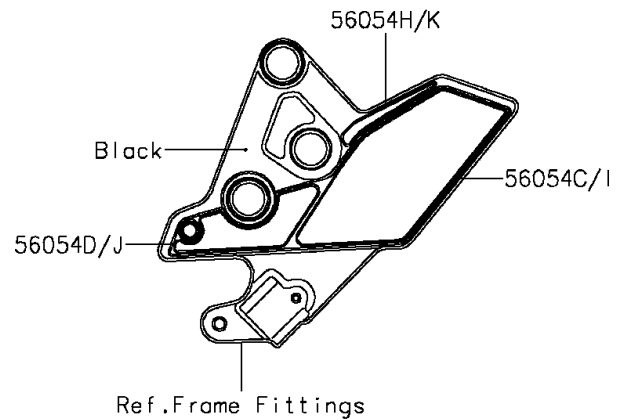

## 2015 VERSYS® 1000 ABS PARTS DIAGRAM

Decals(Black)(BFF)(CA,US)

F2861A

## 2015 VERSYS® 1000 ABS PARTS LIST

Decals(Black)(BFF)(CA,US)

ITEM NAME	PART NUMBER	QUANTITY
MARK,FRAME PAD,LH (Ref # 56054)	56054-1116	1
MARK,FRAME PAD,RH (Ref # 56054A)	56054-1117	1
MARK,FR FENDER,KTRC ABS (Ref # 56054B)	56054-1382	1
MARK,STEP STAY,LH,RR (Ref # 56054C)	56054-1548	1
MARK,STEP STAY,LH,FR (Ref # 56054D)	56054-1549	1
MARK,SIDE COWL.,VERSYS (Ref # 56054E)	56054-1704	1
MARK,SHROUD,1000 (Ref # 56054F)	56054-1705	1
MARK,WINDSHIELD,KAWASAKI (Ref # 56054G)	56054-1709	1
MARK,STEP STAY,LH,SIDE (Ref # 56054H)	56054-1710	1
MARK,STEP STAY,RH,RR (Ref # 56054I)	56054-1711	1
MARK,STEP STAY,RH,FR (Ref # 56054J)	56054-1712	1
MARK,STEP STAY,RH,SIDE (Ref # 56054K)	56054-1713	1
MARK,SIDE COWL.,KAWASAKI (Ref # 56054L)	56054-1748	1