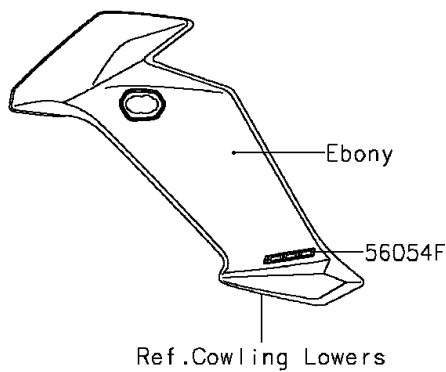

## 2015 VERSYS® 1000 ABS PARTS DIAGRAM

Decals(Black)(BFF)(CA,US)

F2861A

## 2015 VERSYS® 1000 ABS PARTS LIST

Decals(Black)(BFF)(CA,US)

ITEM NAME	PART NUMBER	QUANTITY
MARK,FRAME PAD,LH (Ref # 56054)	56054-1116	1
MARK,FRAME PAD,RH (Ref # 56054A)	56054-1117	1
MARK,FR FENDER,KTRC ABS (Ref # 56054B)	56054-1382	1
MARK,STEP STAY,LH,RR (Ref # 56054C)	56054-1548	1
MARK,STEP STAY,LH,FR (Ref # 56054D)	56054-1549	1
MARK,SIDE COWL.,VERSYS (Ref # 56054E)	56054-1704	1
MARK,SHROUD,1000 (Ref # 56054F)	56054-1705	1
MARK,WINDSHIELD,KAWASAKI (Ref # 56054G)	56054-1709	1
MARK,STEP STAY,LH,SIDE (Ref # 56054H)	56054-1710	1
MARK,STEP STAY,RH,RR (Ref # 56054I)	56054-1711	1
MARK,STEP STAY,RH,FR (Ref # 56054J)	56054-1712	1
MARK,STEP STAY,RH,SIDE (Ref # 56054K)	56054-1713	1
MARK,SIDE COWL.,KAWASAKI (Ref # 56054L)	56054-1748	1