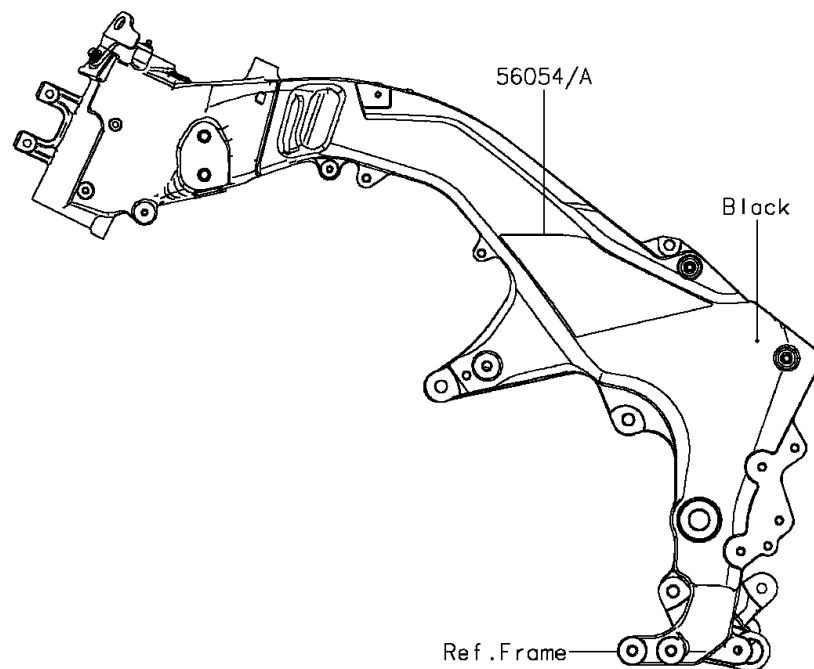

## 2015 VERSYS® 1000 ABS PARTS DIAGRAM

Decals(Black)(BFF)(CA,US)

F2861A

## 2015 VERSYS® 1000 ABS PARTS LIST

Decals(Black)(BFF)(CA,US)

ITEM NAME	PART NUMBER	QUANTITY
MARK,FRAME PAD,LH (Ref # 56054)	56054-1116	1
MARK,FRAME PAD,RH (Ref # 56054A)	56054-1117	1
MARK,FR FENDER,KTRC ABS (Ref # 56054B)	56054-1382	1
MARK,STEP STAY,LH,RR (Ref # 56054C)	56054-1548	1
MARK,STEP STAY,LH,FR (Ref # 56054D)	56054-1549	1
MARK,SIDE COWL.,VERSYS (Ref # 56054E)	56054-1704	1
MARK,SHROUD,1000 (Ref # 56054F)	56054-1705	1
MARK,WINDSHIELD,KAWASAKI (Ref # 56054G)	56054-1709	1
MARK,STEP STAY,LH,SIDE (Ref # 56054H)	56054-1710	1
MARK,STEP STAY,RH,RR (Ref # 56054I)	56054-1711	1
MARK,STEP STAY,RH,FR (Ref # 56054J)	56054-1712	1
MARK,STEP STAY,RH,SIDE (Ref # 56054K)	56054-1713	1
MARK,SIDE COWL.,KAWASAKI (Ref # 56054L)	56054-1748	1