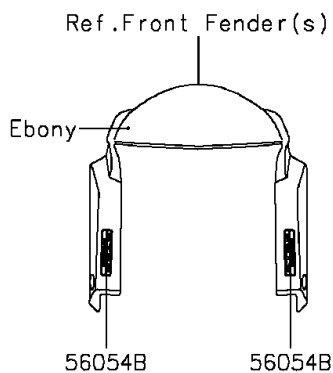

## 2015 VERSYS® 1000 ABS PARTS DIAGRAM

Decals(Black)(BFF)(CA,US)

F2861A

## 2015 VERSYS® 1000 ABS PARTS LIST

Decals(Black)(BFF)(CA,US)

ITEM NAME	PART NUMBER	QUANTITY
MARK,FRAME PAD,LH (Ref # 56054)	56054-1116	1
MARK,FRAME PAD,RH (Ref # 56054A)	56054-1117	1
MARK,FR FENDER,KTRC ABS (Ref # 56054B)	56054-1382	1
MARK,STEP STAY,LH,RR (Ref # 56054C)	56054-1548	1
MARK,STEP STAY,LH,FR (Ref # 56054D)	56054-1549	1
MARK,SIDE COWL.,VERSYS (Ref # 56054E)	56054-1704	1
MARK,SHROUD,1000 (Ref # 56054F)	56054-1705	1
MARK,WINDSHIELD,KAWASAKI (Ref # 56054G)	56054-1709	1
MARK,STEP STAY,LH,SIDE (Ref # 56054H)	56054-1710	1
MARK,STEP STAY,RH,RR (Ref # 56054I)	56054-1711	1
MARK,STEP STAY,RH,FR (Ref # 56054J)	56054-1712	1
MARK,STEP STAY,RH,SIDE (Ref # 56054K)	56054-1713	1
MARK,SIDE COWL.,KAWASAKI (Ref # 56054L)	56054-1748	1