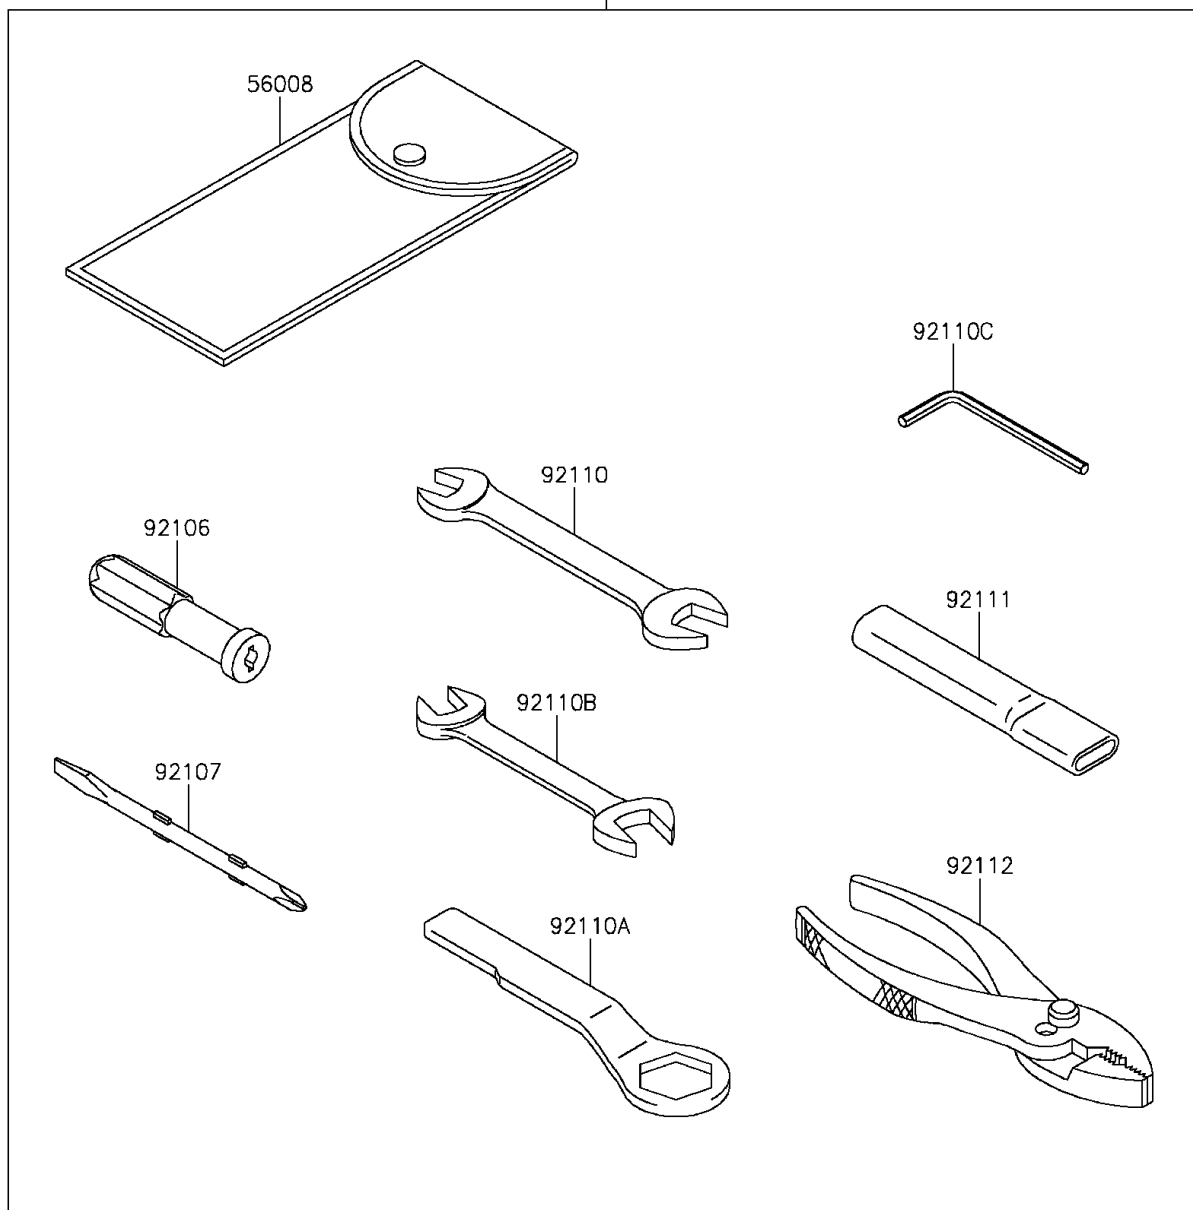

2015 VERSYS® 1000 ABS PARTS DIAGRAM

Owner's Tools

56007

F2810

2015 VERSYS® 1000 ABS PARTS LIST

Owner's Tools

ITEM NAME	PART NUMBER	QUANTITY
TOOL-KIT (Ref # 56007)	56007-0116	1
BAG,TOOL (Ref # 56008)	56008-1075	1
GASKET-LIQUID,TB1211F,CLEAR (Ref # 92104)	92104-0004	1
GASKET-LIQUID,TB1216B,BLACK (Ref # 92104A)	92104-1064	1
GASKET-LIQUID,TB1207B,BLACK (Ref # 92104B)	92104-2068	1
GRIP-SCREW DRIVER (Ref # 92106)	92106-1001	1
TOOL-DRIVER,#2PHILLIPS&SLOT (Ref # 92107)	92107-1051	1
TOOL-WRENCH,OPEN END,12X14 (Ref # 92110)	92110-0019	1
TOOL-WRENCH,BOX END,27MM (Ref # 92110A)	92110-1147	1
TOOL-WRENCH,OPEN END,10X12 (Ref # 92110B)	92110-1152	1
TOOL-WRENCH,ALLEN,4MM (Ref # 92110C)	92110-3703	1
TOOL-BAR,BOX END WRENCH (Ref # 92111)	92111-1051	1
TOOL-PLIERS (Ref # 92112)	92112-1001	1