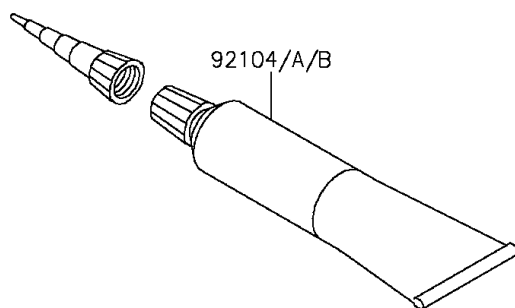

2015 VERSYS® 1000 ABS PARTS DIAGRAM

Owner's Tools

56007

F2810

2015 VERSYS® 1000 ABS PARTS LIST

Owner's Tools

ITEM NAME	PART NUMBER	QUANTITY
TOOL-KIT (Ref # 56007)	56007-0116	1
BAG,TOOL (Ref # 56008)	56008-1075	1
GASKET-LIQUID,TB1211F,CLEAR (Ref # 92104)	92104-0004	1
GASKET-LIQUID,TB1216B,BLACK (Ref # 92104A)	92104-1064	1
GASKET-LIQUID,TB1207B,BLACK (Ref # 92104B)	92104-2068	1
GRIP-SCREW DRIVER (Ref # 92106)	92106-1001	1
TOOL-DRIVER,#2PHILLIPS&SLOT (Ref # 92107)	92107-1051	1
TOOL-WRENCH,OPEN END,12X14 (Ref # 92110)	92110-0019	1
TOOL-WRENCH,BOX END,27MM (Ref # 92110A)	92110-1147	1
TOOL-WRENCH,OPEN END,10X12 (Ref # 92110B)	92110-1152	1
TOOL-WRENCH,ALLEN,4MM (Ref # 92110C)	92110-3703	1
TOOL-BAR,BOX END WRENCH (Ref # 92111)	92111-1051	1
TOOL-PLIERS (Ref # 92112)	92112-1001	1