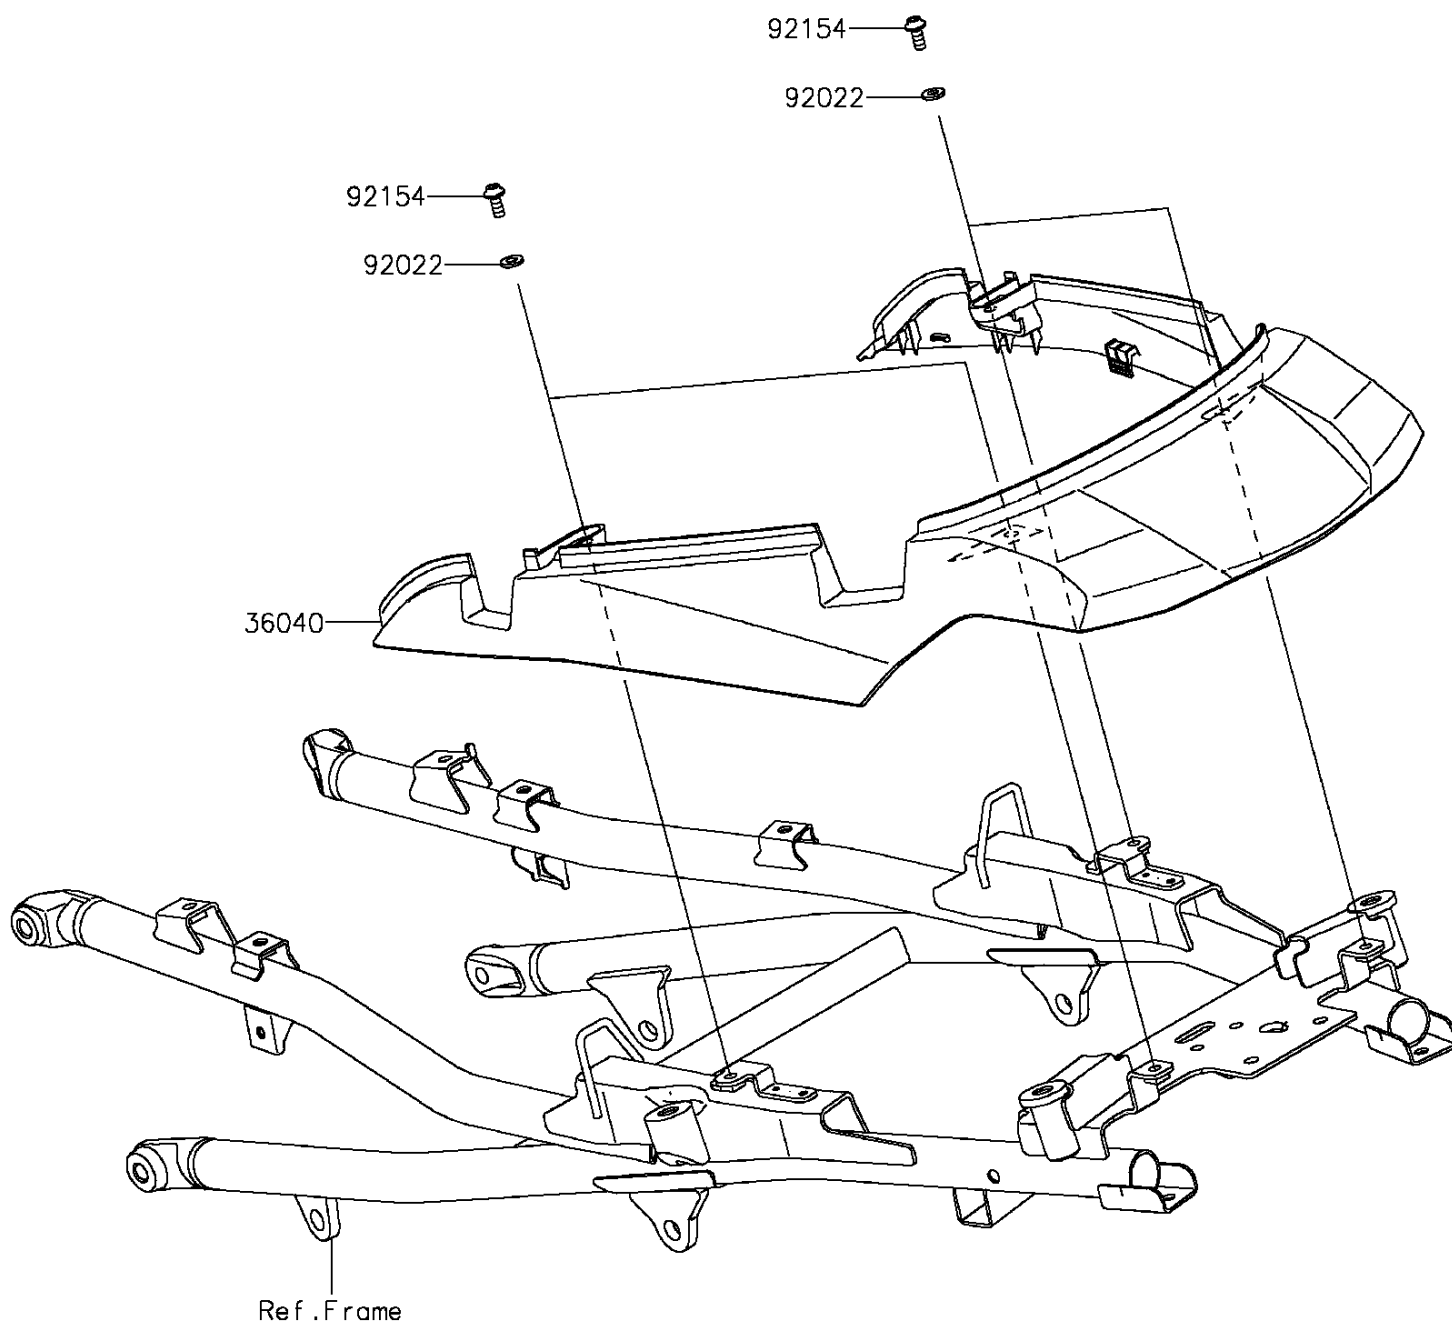

2015 VERSYS® 1000 ABS PARTS DIAGRAM

Side Covers

F2611

2015 VERSYS® 1000 ABS PARTS LIST

Side Covers

ITEM NAME	PART NUMBER	QUANTITY
COVER-TAIL (Ref # 36040)	36040-0138	1
WASHER,NYLON,5.3X11.5X1.5 (Ref # 92022)	92022-1521	1
BOLT,SOCKET,5X12 (Ref # 92154)	92154-0917	1