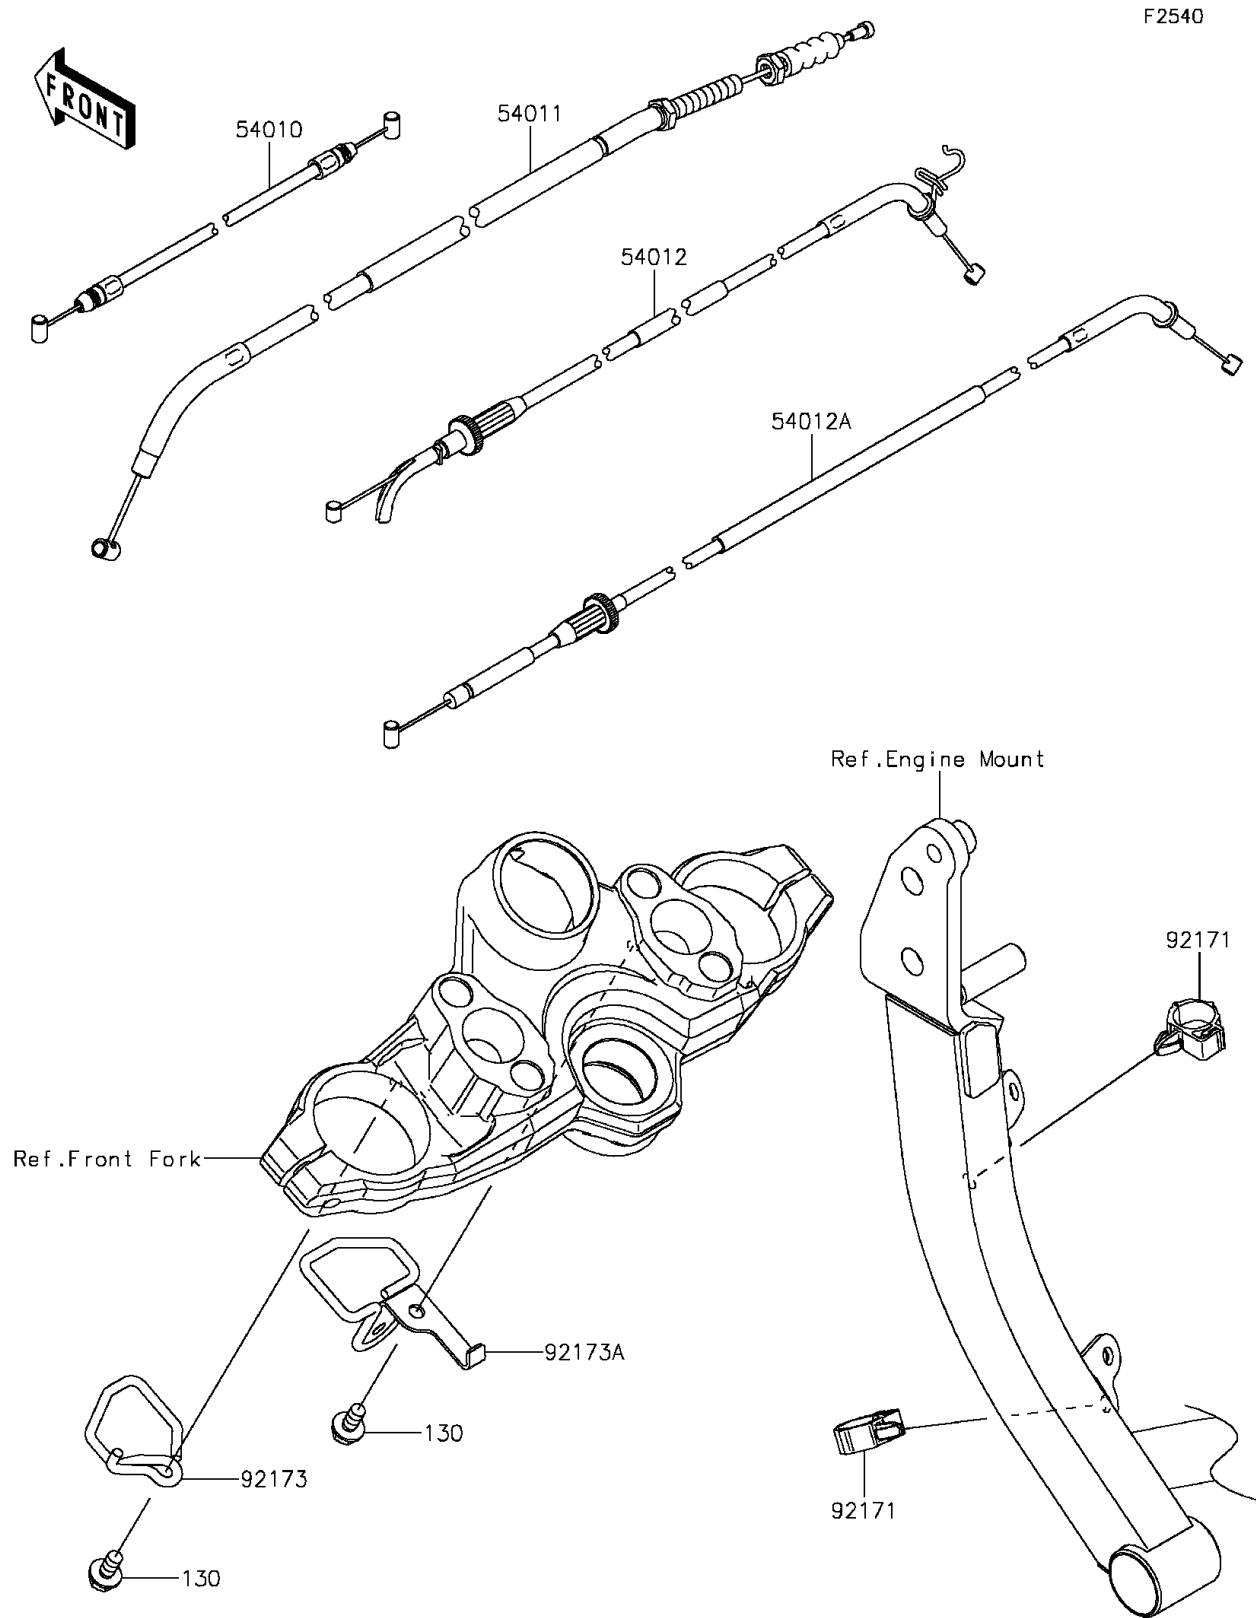

2015 VERSYS® 1000 ABS PARTS DIAGRAM

Cables

2015 VERSYS® 1000 ABS PARTS LIST

Cables

ITEM NAME	PART NUMBER	QUANTITY
BOLT-FLANGED,6X12 (Ref # 130)	130BA0612	1
CABLE,SEAT LOCK (Ref # 54010)	54010-0606	1
CABLE-CLUTCH (Ref # 54011)	54011-0594	1
CABLE-THROTTLE,OPENING (Ref # 54012)	54012-0567	1
CABLE-THROTTLE,CLOSING (Ref # 54012A)	54012-0568	1
CLAMP,BRAKE HOSE (Ref # 92171)	92171-0316	1
CLAMP,CABLE,LH (Ref # 92173)	92173-1316	1
CLAMP,CABLE,RH (Ref # 92173A)	92173-1318	1