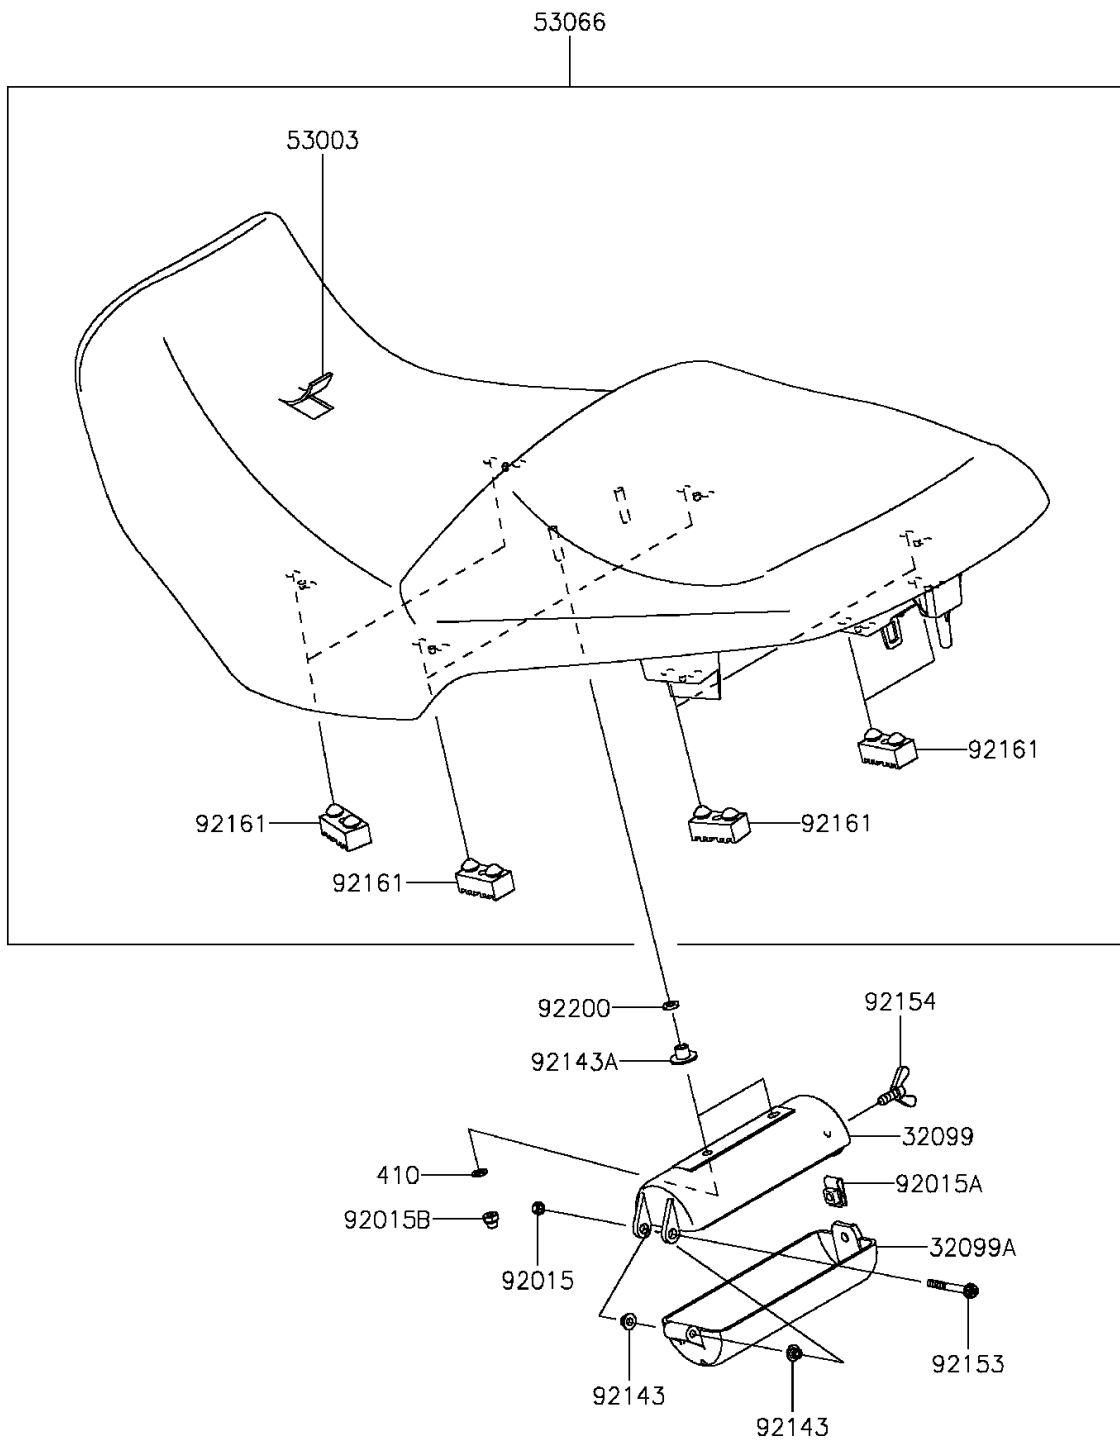

2015 VERSYS® 1000 ABS PARTS DIAGRAM

Seat

F2510

2015 VERSYS® 1000 ABS PARTS LIST

Seat

ITEM NAME	PART NUMBER	QUANTITY
CASE,TOOL,BODY (Ref # 32099)	32099-1184	1
CASE,TOOL,CAP (Ref # 32099A)	32099-1185	1
WASHER-PLAIN-SMALL,6MM (Ref # 410)	410AB0600	1
LEATHER,SEAT,BLACK (Ref # 53003)	53003-0330-MA	1
SEAT-ASSY,DUAL,BLACK (Ref # 53066)	53066-0492-MA	1
NUT,LOCK,5MM (Ref # 92015)	92015-1221	1
NUT,6MM (Ref # 92015A)	92015-1602	1
NUT,6MM (Ref # 92015B)	92015-2272	1
COLLAR (Ref # 92143)	92143-1234	1
COLLAR (Ref # 92143A)	92143-1962	1
BOLT,ADJUST,5X45 (Ref # 92153)	92153-1216	1
BOLT,WING,6X15 (Ref # 92154)	92154-1051	1
DAMPER,SEAT (Ref # 92161)	92161-0050	1
WASHER,6.2X12X1.6 (Ref # 92200)	92200-0806	1