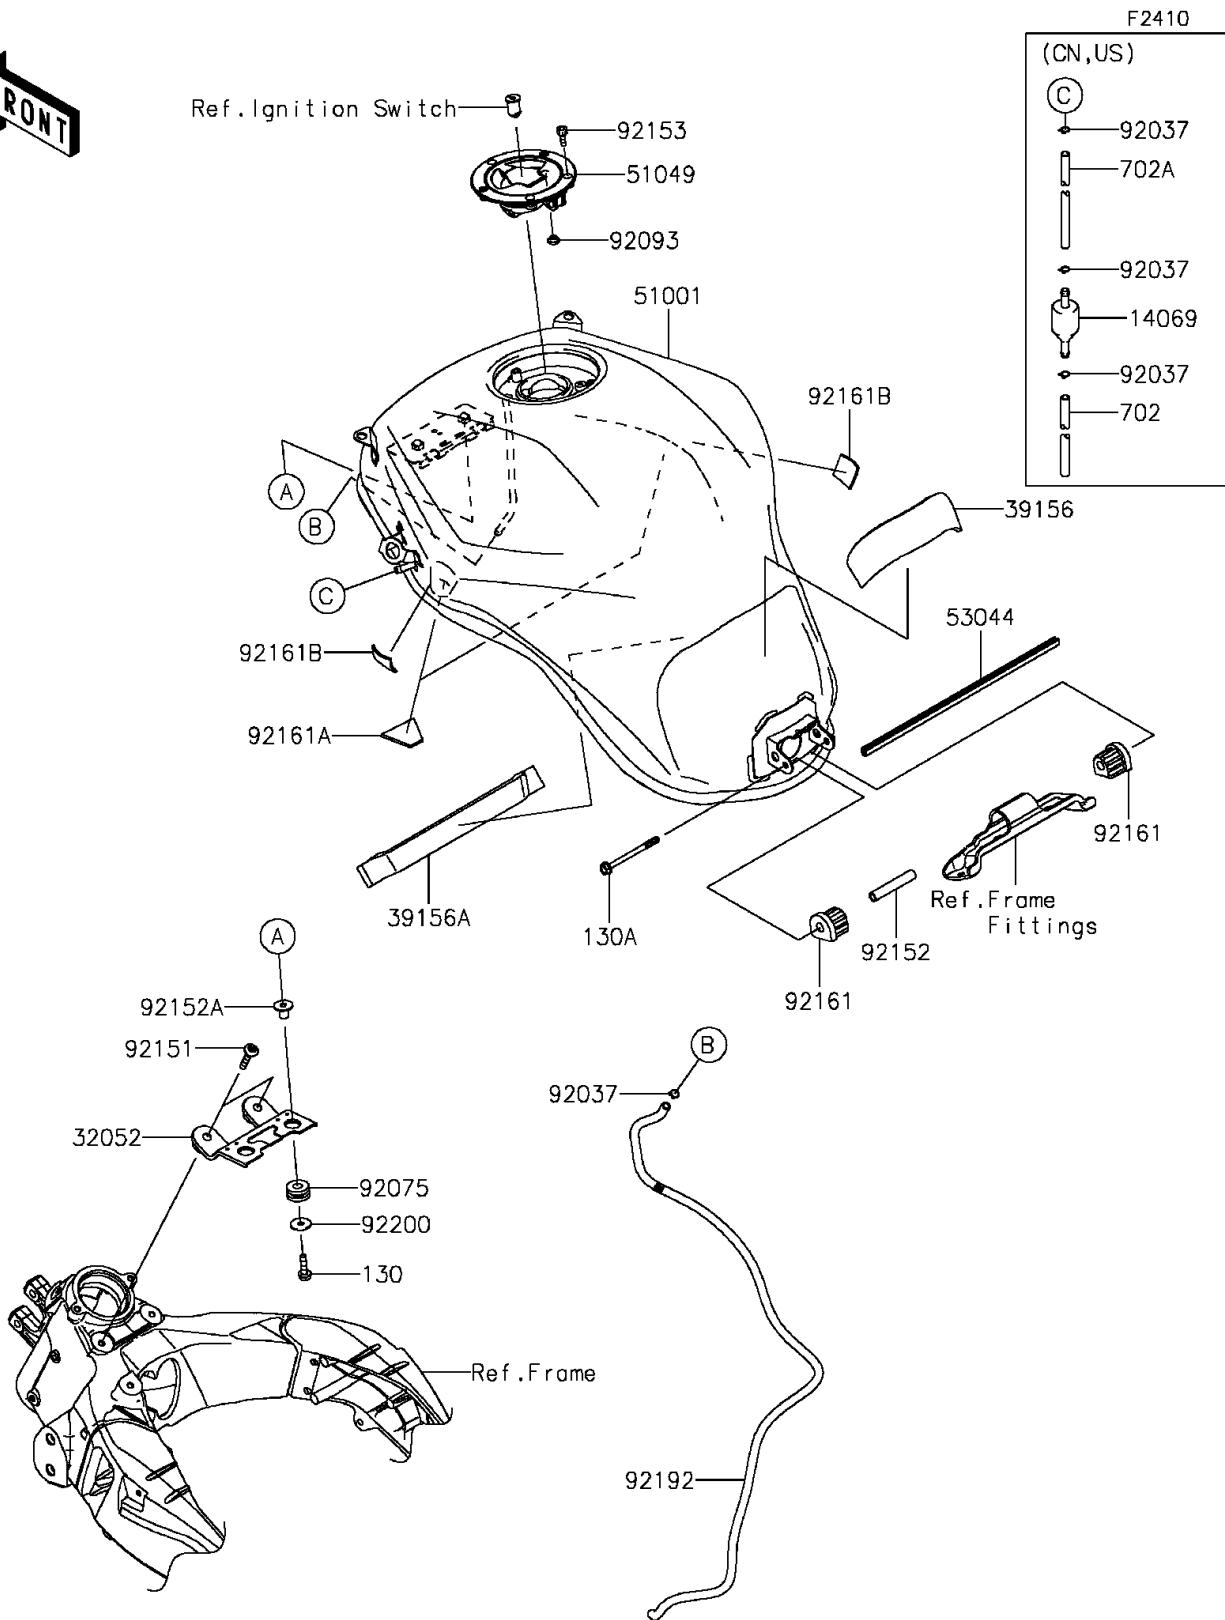

2015 VERSYS® 1000 ABS PARTS DIAGRAM

Fuel Tank

2015 VERSYS® 1000 ABS PARTS LIST

Fuel Tank

ITEM NAME	PART NUMBER	QUANTITY
BOLT-FLANGED,6X22 (Ref # 130)	130BA0622	1
BOLT-FLANGED,6X70 (Ref # 130A)	130BB0670	1
BREATHER,TANK (Ref # 14069)	14069-0008	1
BRACKET-TANK,F.S.BLACK (Ref # 32052)	32052-0749-18R	1
PAD,FUEL TANK,RR (Ref # 39156)	39156-0982	1
PAD,25X260X10 (Ref # 39156A)	39156-1866	1
TANK-COMP-FUEL,M.S.BLACK (Ref # 51001)	51001-0816-660	1
CAP-TANK,FUEL (Ref # 51049)	51049-0039	1
TRIM (Ref # 53044)	53044-1296	1
TUBE-RUBBER,6X200 (Ref # 702)	702A06200	1
TUBE-RUBBER,6X9X450 (Ref # 702A)	702A06450	1
CLAMP,TUBE (Ref # 92037)	92037-010	2
DAMPER,10X24X12 (Ref # 92075)	92075-1690	1
SEAL,FUEL TANK CAP (Ref # 92093)	92093-1030	1
BOLT,SOCKET,6X30 (Ref # 92151)	92151-1605	1
COLLAR,6.8X10X60 (Ref # 92152)	92152-1182	1
COLLAR,6.3X9.5X14.1 (Ref # 92152A)	92152-1847	1
BOLT,SOCKET,5X16 (Ref # 92153)	92153-1616	1
DAMPER,FUEL TANK,RR (Ref # 92161)	92161-1330	1
DAMPER,30X48X3 (Ref # 92161A)	92161-1768	1
DAMPER,25X25X2 (Ref # 92161B)	92161-1770	1
TUBE,6X9X926(30) (Ref # 92192)	92192-1024	1
WASHER,6.5X22X1.6 (Ref # 92200)	92200-1087	1