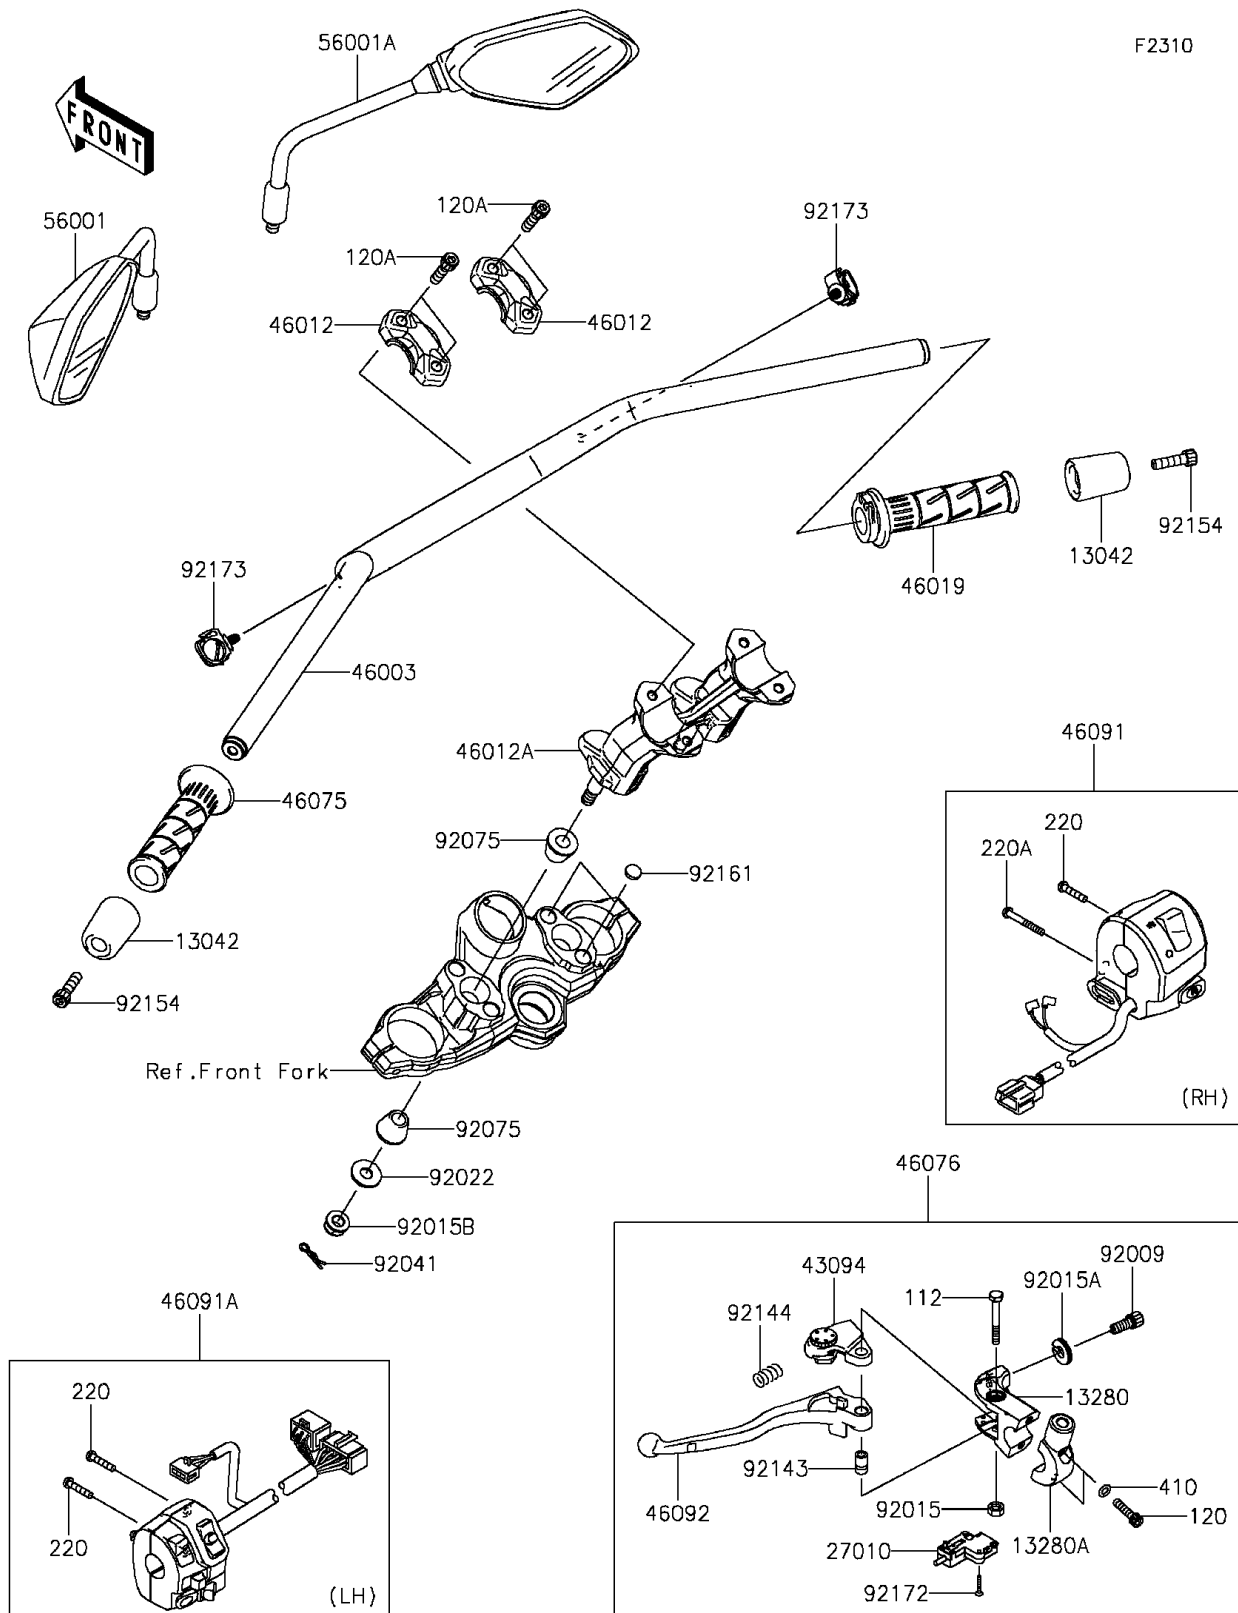

2015 VERSYS® 1000 ABS PARTS DIAGRAM

Handlebar

2015 VERSYS® 1000 ABS PARTS LIST

Handlebar

ITEM NAME	PART NUMBER	QUANTITY
BOLT-UPSET,6X45 (Ref # 112)	112AB0645	1
BOLT-SOCKET,6X25 (Ref # 120)	120CB0625	1
BOLT-SOCKET,8X30 (Ref # 120A)	120CC0830	1
WEIGHT,HANDLE (Ref # 13042)	13042-5007	1
HOLDER,CLUTCH LEVER (Ref # 13280)	13280-0306	1
HOLDER,CLUTCH LEVER (Ref # 13280A)	13280-0307	1
SCREW-PAN-CROS,5X25 (Ref # 220)	220AB0525	1
SCREW-PAN-CROS,5X40 (Ref # 220A)	220AB0540	1
SWITCH,CLUTCH,BLACK (Ref # 27010)	27010-1094	1
WASHER-PLAIN-SMALL,6MM (Ref # 410)	410AB0600	1
ADJUSTER,CLUTCH LEVER (Ref # 43094)	43094-1053	1
HANDLE,F.S.BLACK (Ref # 46003)	46003-0627-18R	1
HOLDER-HANDLE,UPP,F.S.BLACK (Ref # 46012)	46012-0353-18R	1
HOLDER-HANDLE,LWR,F.S.BLACK (Ref # 46012A)	46012-0354-18R	1
GRIP-ASSY,THROTTLE (Ref # 46019)	46019-0060	1
GRIP,HANDLE,LH (Ref # 46075)	46075-0564	1
LEVER-ASSY-GRIP,CLUTCH (Ref # 46076)	46076-0052	1
HOUSING-ASSY-CONTROL,RH (Ref # 46091)	46091-0252	1
HOUSING-ASSY-CONTROL,LH (Ref # 46091A)	46091-0253	1
LEVER-GRIP,CLUTCH (Ref # 46092)	46092-0031	1
MIRROR-ASSY,LH (Ref # 56001)	56001-0297	1
MIRROR-ASSY,RH (Ref # 56001A)	56001-0298	1
SCREW,CABLE ADJUST,8MM,BLACK (Ref # 92009)	92009-1134	1
NUT,LOCK,6MM,BLACK (Ref # 92015)	92015-1191	1
NUT,CABLE ADJUST LOCK,8MM,BLK (Ref # 92015A)	92015-1197	1
NUT,LOCK,FLANGED,10MM (Ref # 92015B)	92015-1717	1
WASHER,10.5X26X2.3,BLACK (Ref # 92022)	92022-1396	1
COTTER,8MM (Ref # 92041)	92041-1060	1
DAMPER,HANDLE HOLDER (Ref # 92075)	92075-039	1

2015 VERSYS® 1000 ABS PARTS LIST

Handlebar

ITEM NAME	PART NUMBER	QUANTITY
COLLAR (Ref # 92143)	92143-1379	1
SPRING (Ref # 92144)	92144-1467	1
BOLT,SOCKET,8X30 (Ref # 92154)	92154-0502	1
DAMPER,13X3 (Ref # 92161)	92161-1723	1
SCREW,3X16 (Ref # 92172)	92172-0183	1
CLAMP (Ref # 92173)	92173-0861	1