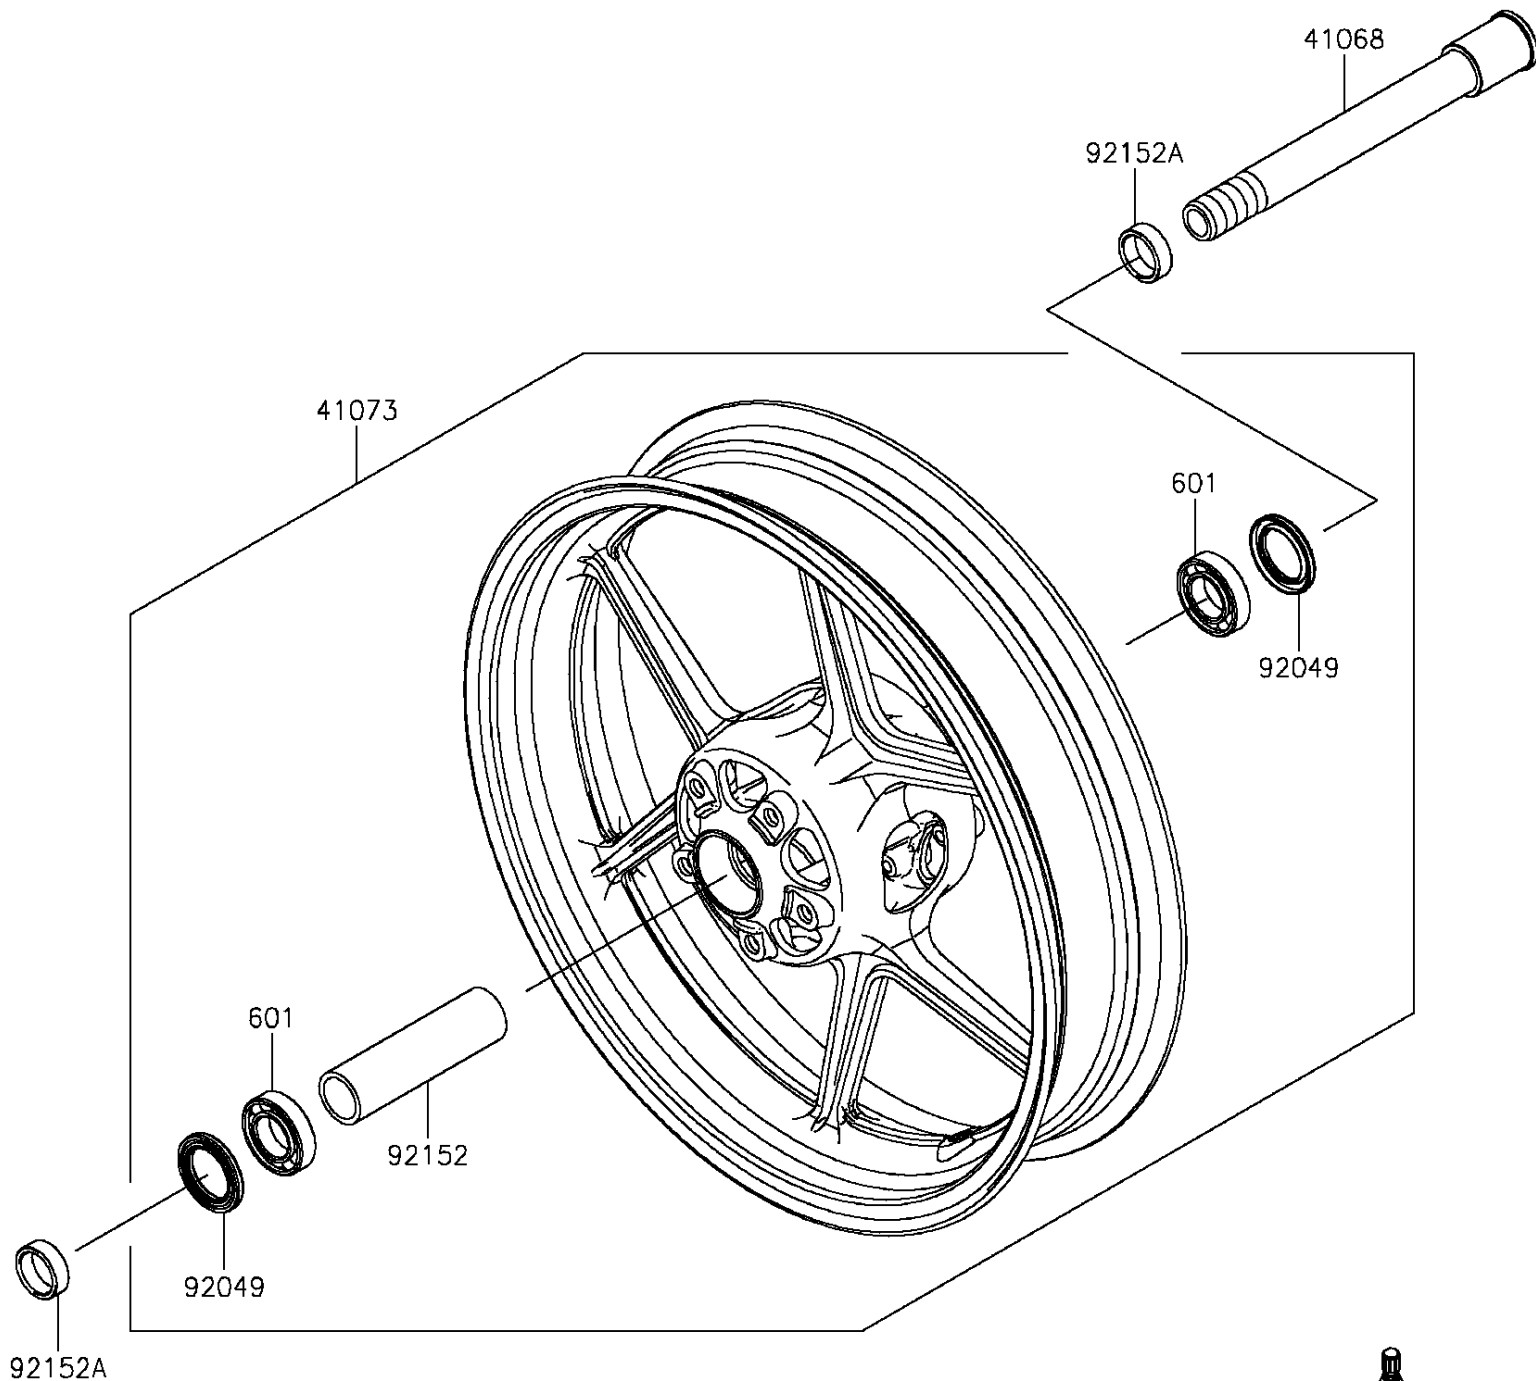

2015 VERSYS® 1000 ABS PARTS DIAGRAM

Front Hub

F2230

2015 VERSYS® 1000 ABS PARTS LIST

Front Hub

| ITEM NAME | PART NUMBER | QUANTITY |
|---------------------------------------|----------------|----------|
| AXLE,FR (Ref # 41068) | 41068-0595 | 1 |
| WHEEL-ASSY,FR,G.BLACK (Ref # 41073) | 41073-0592-18F | 1 |
| BEARING-BALL,#6005UU (Ref # 601) | 601B6005UU | 1 |
| SEAL-OIL,BJN-C2 32X47X5 (Ref # 92049) | 92049-0050 | 1 |
| COLLAR,FR HUB,L=115 (Ref # 92152) | 92152-0242 | 1 |
| COLLAR,FR AXLE,L=10.5 (Ref # 92152A) | 92152-0474 | 1 |