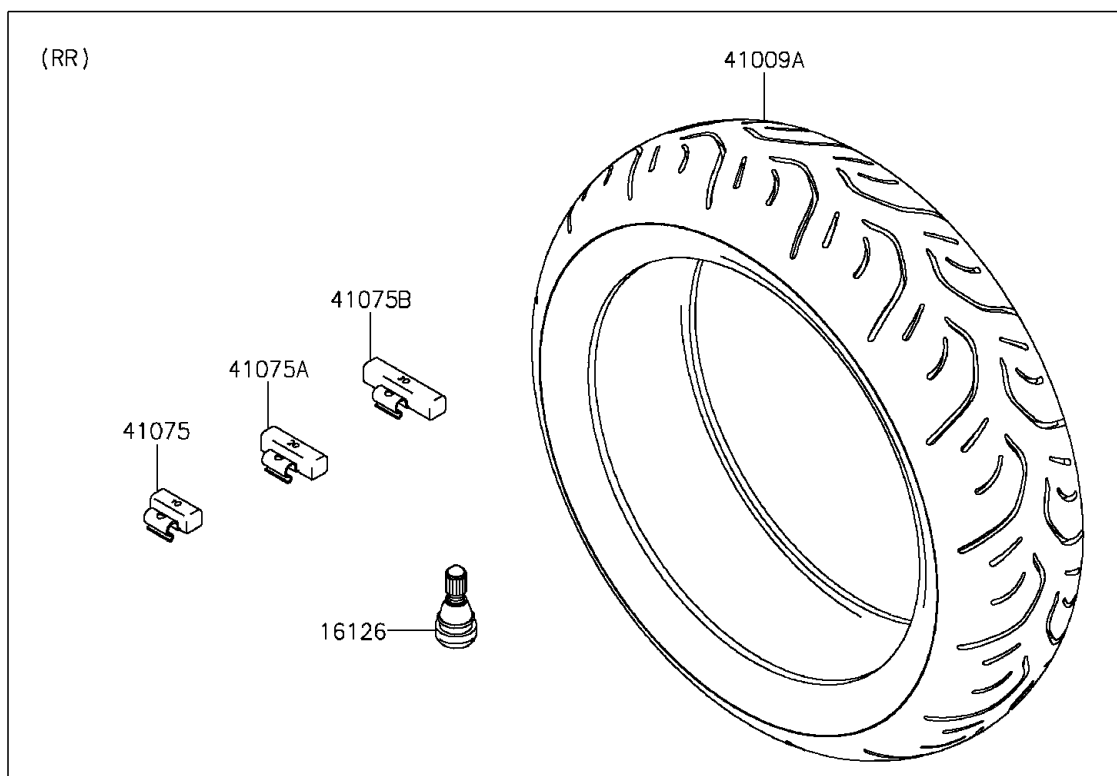

2015 VERSYS® 1000 ABS PARTS DIAGRAM

Wheels/Tires

F2210

2015 VERSYS® 1000 ABS PARTS LIST

Wheels/Tires

ITEM NAME	PART NUMBER	QUANTITY
VALVE,TIRE (Ref # 16126)	16126-1140	1
TIRE,FR,120/70ZR17 58W,T30F(B) (Ref # 41009)	41009-0577	1
TIRE,RR,180/55ZR17 73W,T30R(B) (Ref # 41009A)	41009-0578	1
BALANCER-WHEEL,10G,SILVER (Ref # 41075)	41075-0007	1
BALANCER-WHEEL,20G,SILVER (Ref # 41075A)	41075-0008	1
BALANCER-WHEEL,30G,SILVER (Ref # 41075B)	41075-0009	1