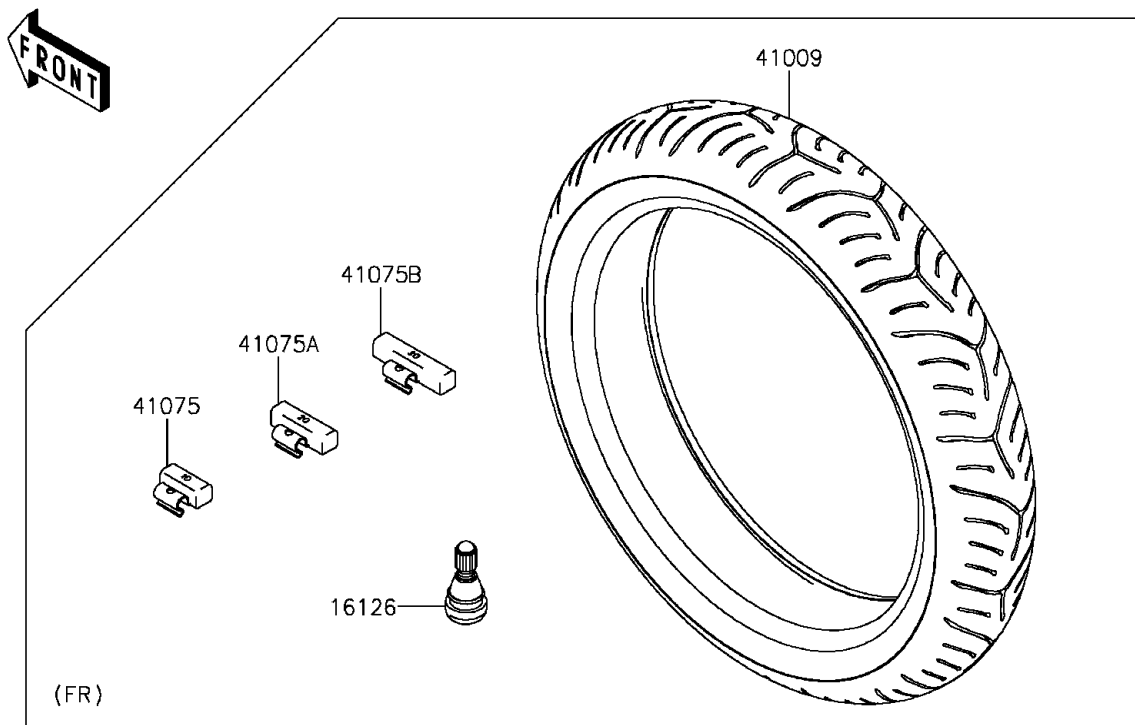

2015 VERSYS® 1000 ABS PARTS DIAGRAM

Wheels/Tires

F2210

2015 VERSYS® 1000 ABS PARTS LIST

Wheels/Tires

ITEM NAME	PART NUMBER	QUANTITY
VALVE,TIRE (Ref # 16126)	16126-1140	1
TIRE,FR,120/70ZR17 58W,T30F(B) (Ref # 41009)	41009-0577	1
TIRE,RR,180/55ZR17 73W,T30R(B) (Ref # 41009A)	41009-0578	1
BALANCER-WHEEL,10G,SILVER (Ref # 41075)	41075-0007	1
BALANCER-WHEEL,20G,SILVER (Ref # 41075A)	41075-0008	1
BALANCER-WHEEL,30G,SILVER (Ref # 41075B)	41075-0009	1