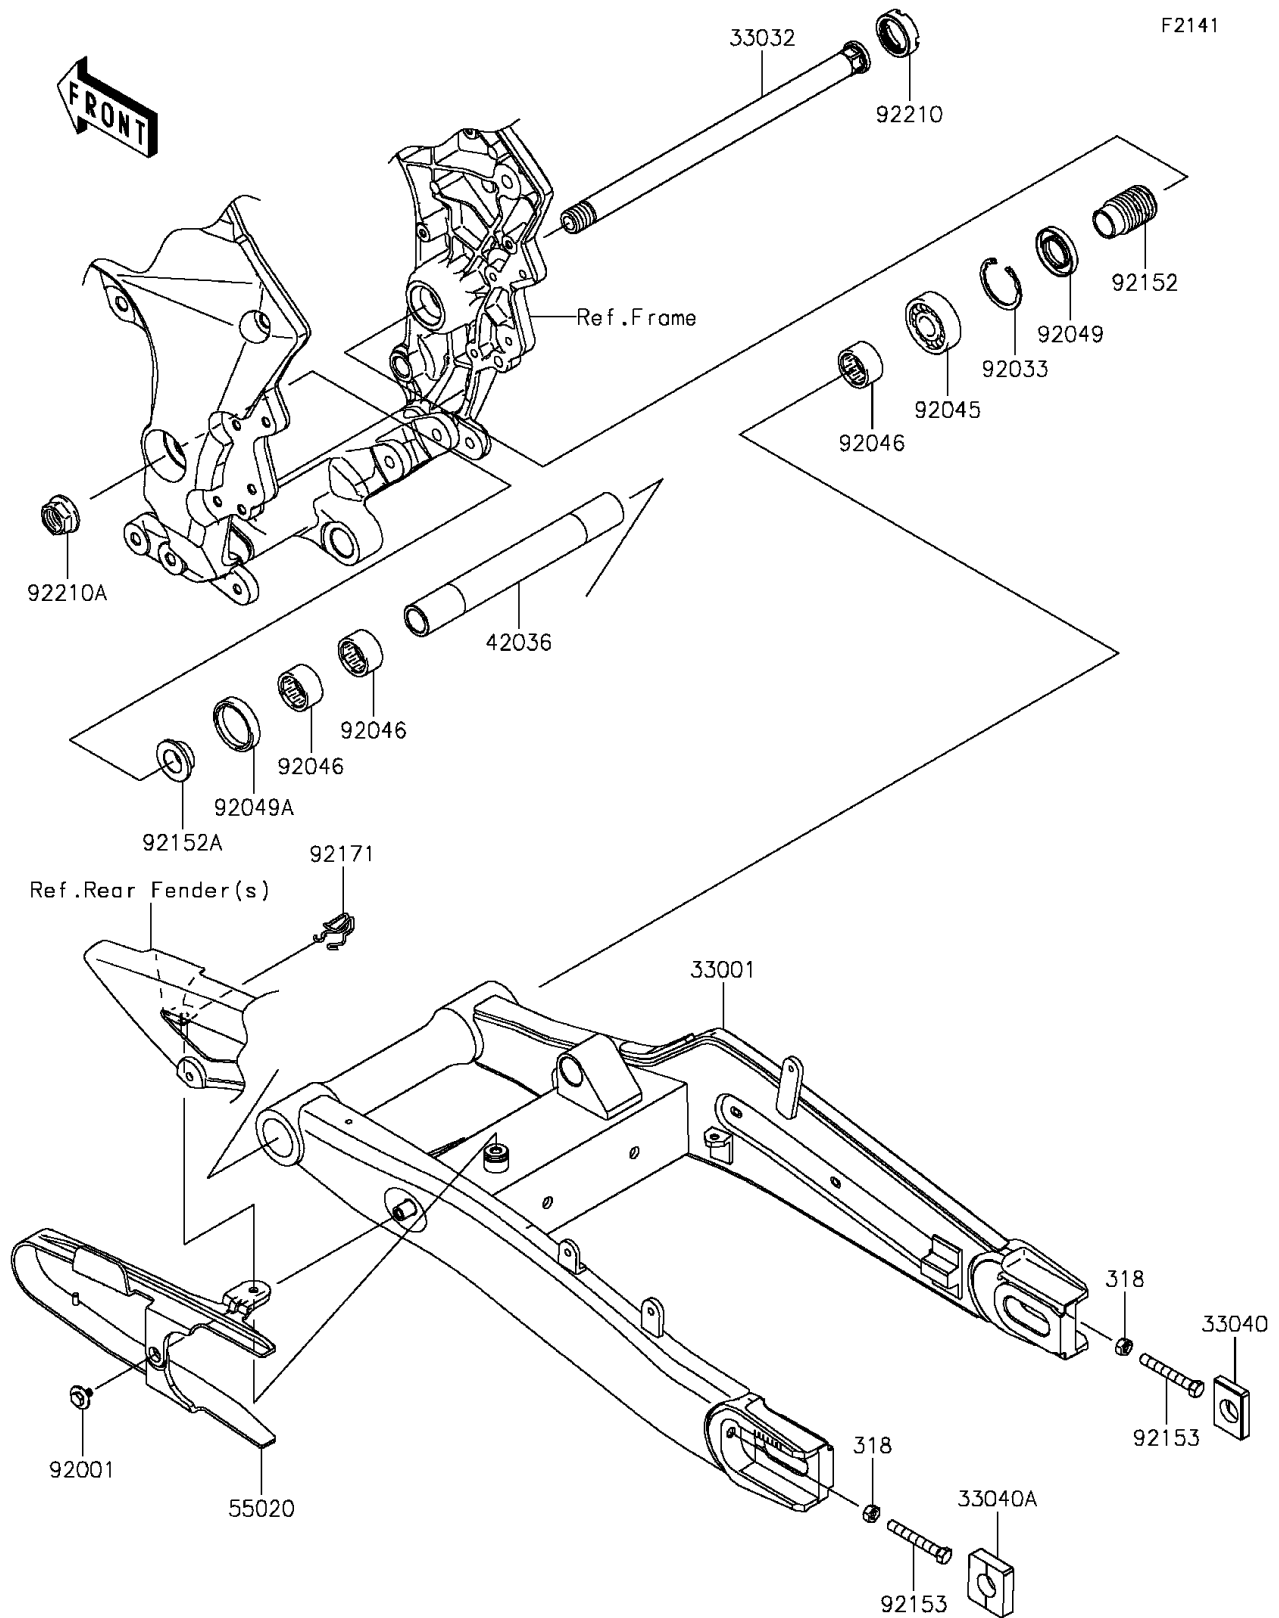

2015 VERSYS® 1000 ABS PARTS DIAGRAM

Swingarm

2015 VERSYS® 1000 ABS PARTS LIST

Swingarm

ITEM NAME	PART NUMBER	QUANTITY
NUT-HEX-SMALL,8MM (Ref # 318)	318AA0800	1
ARM-COMP-SWING,F.S.BLACK (Ref # 33001)	33001-0635-18R	1
SHAFT-SWING ARM (Ref # 33032)	33032-0044	1
ADJUSTER-CHAIN,RH (Ref # 33040)	33040-0040	1
ADJUSTER-CHAIN,LH (Ref # 33040A)	33040-1109	1
SLEEVE,20.1X28X226 (Ref # 42036)	42036-0069	1
GUARD,CHAIN (Ref # 55020)	55020-0903	1
BOLT,6X12 (Ref # 92001)	92001-1771	1
RING-SNAP,42MM (Ref # 92033)	92033-1041	1
BEARING-BALL,6004UL11 (Ref # 92045)	92045-0017	1
BEARING-NEEDLE,7E-HVS 28X34X17 (Ref # 92046)	92046-0008	1
SEAL-OIL,MHSA25X42X6 (Ref # 92049)	92049-1314	1
SEAL-OIL,MHSA25X34X7 (Ref # 92049A)	92049-1352	1
COLLAR,SWING ARM,L=47 (Ref # 92152)	92152-0154	1
COLLAR,SWING ARM,L=12.5 (Ref # 92152A)	92152-1234	1
BOLT,8X55 (Ref # 92153)	92153-1407	1
CLAMP (Ref # 92171)	92171-0907	1
NUT,30MM (Ref # 92210)	92210-0134	1
NUT,FLANGED,20MM (Ref # 92210A)	92210-0320	1