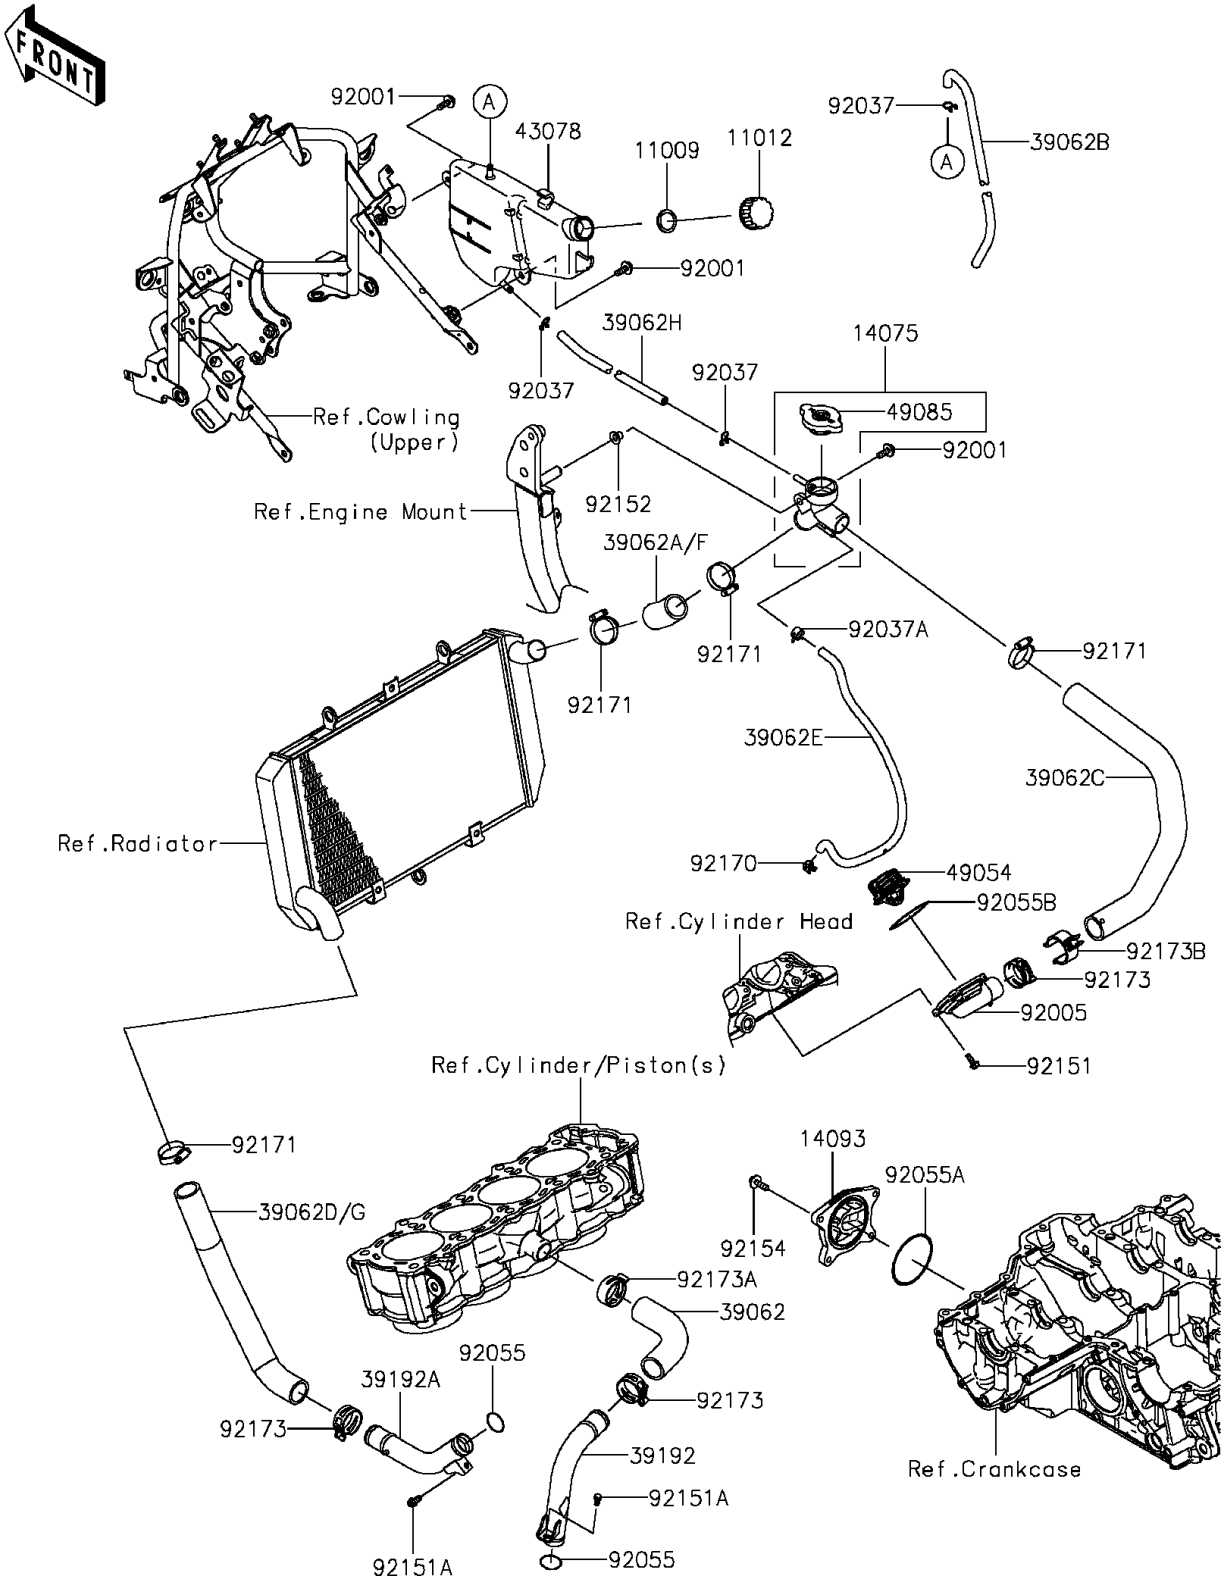

## 2015 VERSYS® 1000 ABS PARTS DIAGRAM

Water Pipe

E3037

## 2015 VERSYS® 1000 ABS PARTS LIST

Water Pipe

ITEM NAME	PART NUMBER	QUANTITY
GASKET,RESERVOIR TANK CAP (Ref # 11009)	11009-1145	1
CAP (Ref # 11012)	11012-1084	1
CAP-ASSY (Ref # 14075)	14075-0028	1
COVER (Ref # 14093)	14093-0144	1
HOSE-COOLING,PIPE-CYLINDER (Ref # 39062)	39062-0312	1
HOSE-COOLING,CAP-RAD. (Ref # 39062A)	39062-0314	1
HOSE-COOLING,OVER FLOW (Ref # 39062B)	39062-0590	1
HOSE-COOLING,HEAD-CAP (Ref # 39062C)	39062-0591	1
HOSE-COOLING,RAD.-PIPE (Ref # 39062D)	39062-0680	1
HOSE-COOLING,AIR BLEED (Ref # 39062E)	39062-0699	1
HOSE-COOLING,OVERFLOW (Ref # 39062H)	39062-1814	1
PIPE-WATER,WATER PUMP-CYLINDER (Ref # 39192)	39192-0597	1
PIPE-WATER,RADIATOR WATER PUMP (Ref # 39192A)	39192-0598	1
RESERVOIR (Ref # 43078)	43078-0074	1
THERMOSTAT (Ref # 49054)	49054-0004	1
CAP-ASSY-PRESSURE (Ref # 49085)	49085-1066	1
BOLT,6X18 (Ref # 92001)	92001-1342	1
FITTING,THERMO CAP (Ref # 92005)	92005-0076	1
CLAMP,TUBE (Ref # 92037)	92037-147	1
CLAMP,TUBE (Ref # 92037A)	92037-1505	1
RING-O,20.8X2.4 (Ref # 92055)	92055-0114	1
RING-O,63.3MM (Ref # 92055A)	92055-0739	1
RING-O,THERMOSTAT CAP (Ref # 92055B)	92055-1699	1
BOLT,5X14 (Ref # 92151)	92151-1764	1
BOLT,6X12 (Ref # 92151A)	92151-1997	1
COLLAR,6.3X8.3X9.2 (Ref # 92152)	92152-0237	1
BOLT,FLANGED,6X22 (Ref # 92154)	92154-0403	1
CLAMP (Ref # 92170)	92170-1493	1
CLAMP (Ref # 92171)	92171-0179	1

## 2015 VERSYS® 1000 ABS PARTS LIST

Water Pipe

ITEM NAME	PART NUMBER	QUANTITY
CLAMP,34MM (Ref # 92173)	92173-1360	1
CLAMP,35.5MM (Ref # 92173A)	92173-1432	1
CLAMP (Ref # 92173B)	92173-1438	1