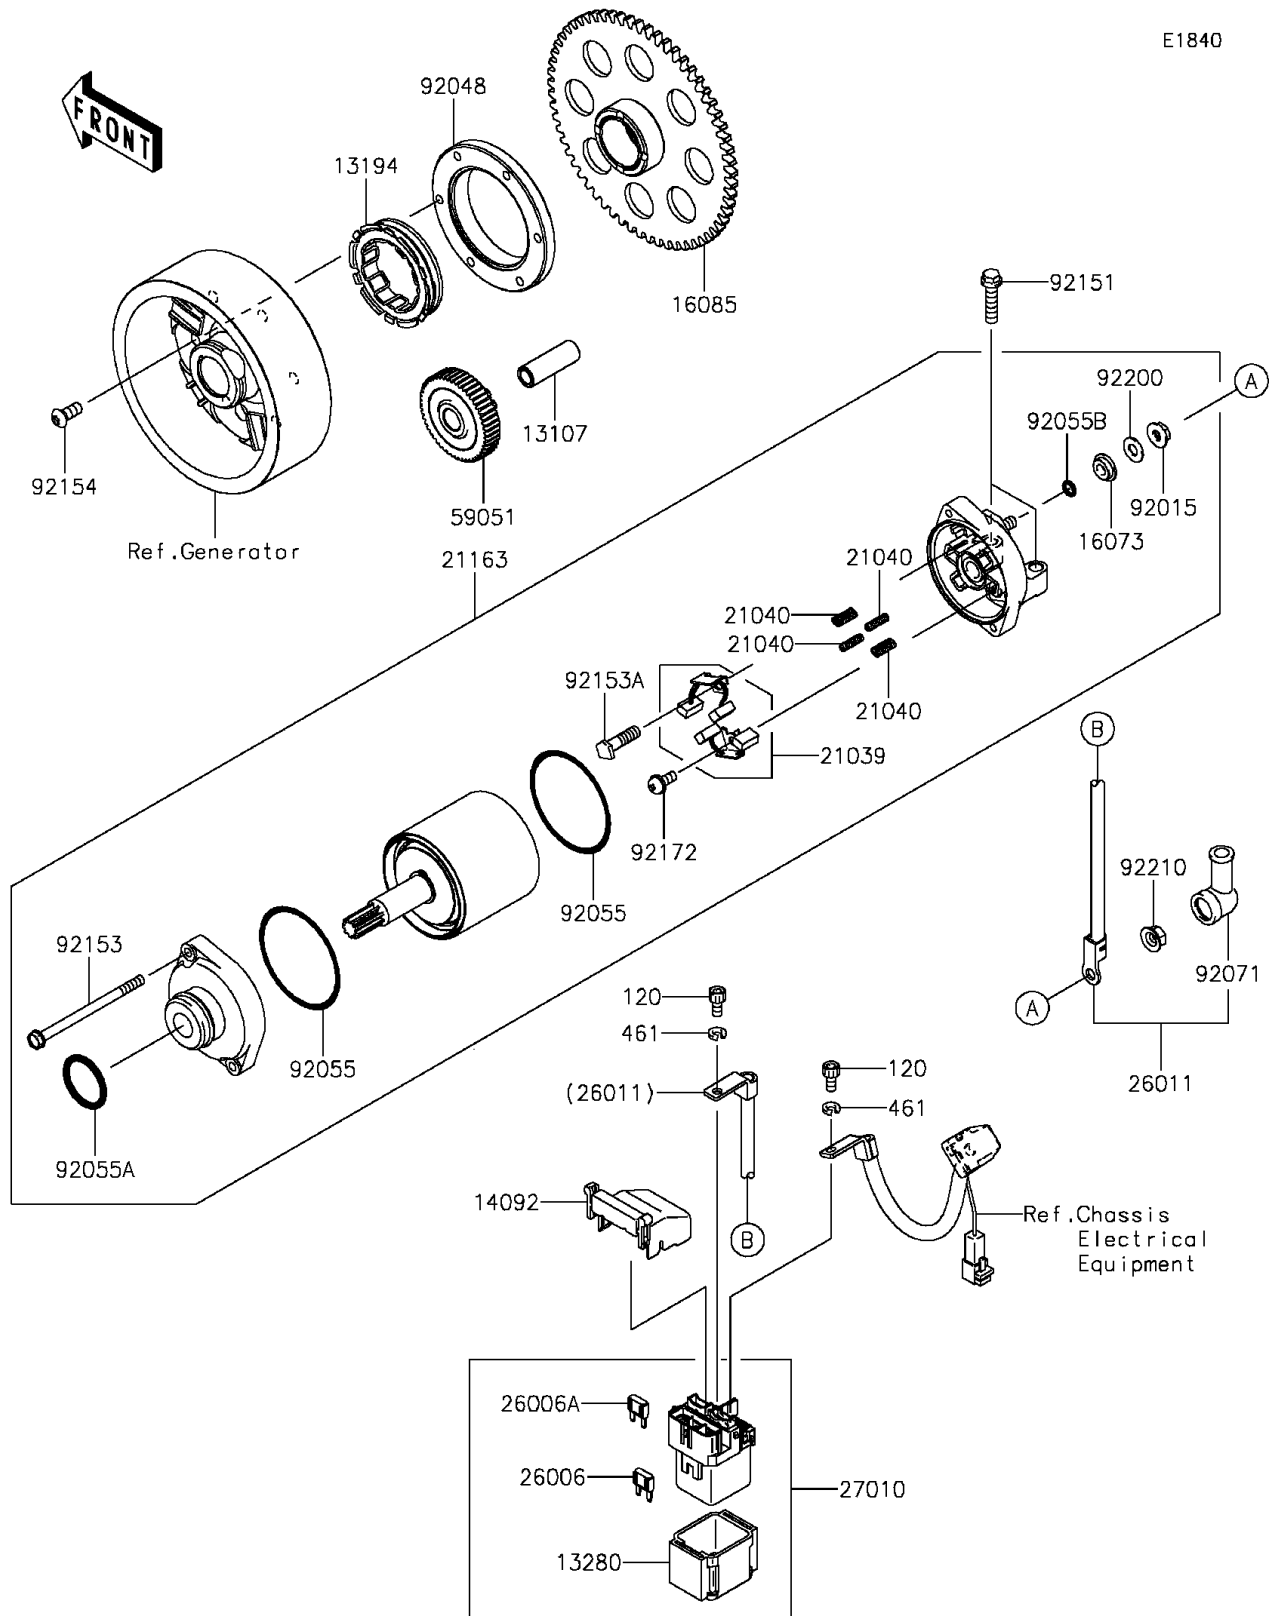

## 2015 VERSYS® 1000 ABS PARTS DIAGRAM

Starter Motor

E1840

## 2015 VERSYS® 1000 ABS PARTS LIST

Starter Motor

ITEM NAME	PART NUMBER	QUANTITY
BOLT-SOCKET,5X10 (Ref # 120)	120CB0510	1
SHAFT,IDLER GEAR (Ref # 13107)	13107-1377	1
CLUTCH-ONEWAY (Ref # 13194)	13194-1096	1
HOLDER,MAGNETIC SWITCH (Ref # 13280)	13280-0814	1
COVER (Ref # 14092)	14092-0109	1
INSULATOR (Ref # 16073)	16073-0053	1
GEAR,CLUTCH ONEWAY (Ref # 16085)	16085-0609	1
BRUSH,CARBON (Ref # 21039)	21039-0004	1
SPRING-BRUSH (Ref # 21040)	21040-0003	1
STARTER-ELECTRIC (Ref # 21163)	21163-0748	1
FUSE,MINI BLADE,15A,BLUE (Ref # 26006)	26006-0001	1
FUSE,MINI BLADE,30A,GREEN (Ref # 26006A)	26006-1080	1
WIRE-LEAD (Ref # 26011)	26011-0768	1
SWITCH (Ref # 27010)	27010-0770	1
WASHER-SPRING,5MM (Ref # 461)	461DB0500	1
GEAR-SPUR,IDLER (Ref # 59051)	59051-0762	1
NUT,STARTER MOTOR (Ref # 92015)	92015-1476	1
RACE (Ref # 92048)	92048-0018	1
RING-O (Ref # 92055)	92055-0136	1
RING-O (Ref # 92055A)	92055-1276	1
RING-O,4.5X2.0 (Ref # 92055B)	92055-1370	1
GROMMET (Ref # 92071)	92071-0024	1
BOLT,FLANGED-SMALL,6X25 (Ref # 92151)	92151-1930	1
BOLT (Ref # 92153)	92153-1850	1
BOLT (Ref # 92153A)	92153-1866	1
BOLT,TORX,6X14 (Ref # 92154)	92154-1225	1
SCREW (Ref # 92172)	92172-0334	1
WASHER (Ref # 92200)	92200-0386	1
NUT,6MM (Ref # 92210)	92210-0188	1