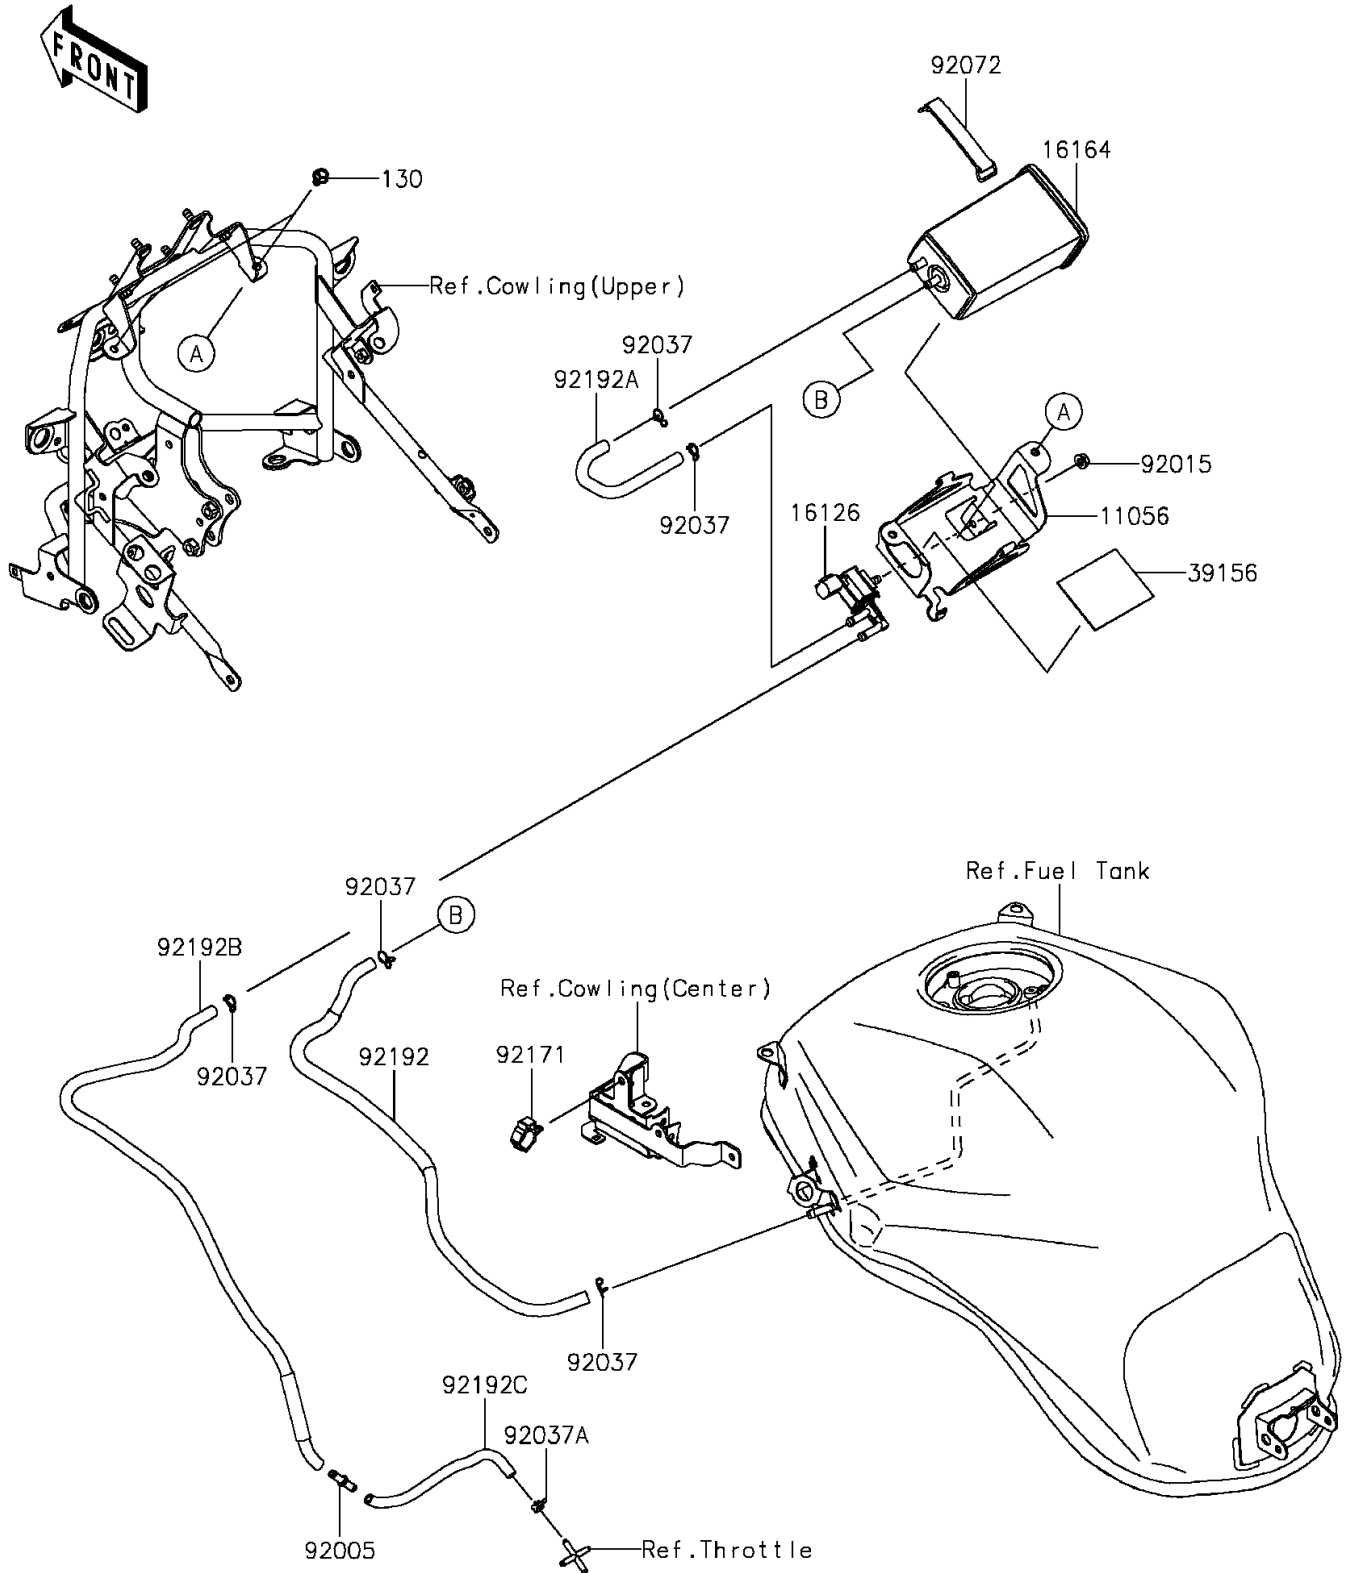

2015 VERSYS® 1000 ABS PARTS DIAGRAM

Fuel Evaporative System(CA)

E1650

2015 VERSYS® 1000 ABS PARTS LIST

Fuel Evaporative System(CA)

ITEM NAME	PART NUMBER	QUANTITY
BRACKET,CANISTER (Ref # 11056)	11056-4205	1
BOLT-FLANGED,6X10 (Ref # 130)	130BA0610	1
VALVE,SOLENOID (Ref # 16126)	16126-0705	1
CANISTER (Ref # 16164)	16164-0012	1
PAD,CANISTER BRACKET (Ref # 39156)	39156-1871	1
FITTING (Ref # 92005)	92005-0721	1
NUT,FLANGED,6MM (Ref # 92015)	92015-1367	1
CLAMP (Ref # 92037)	92037-1712	1
CLAMP,7.8MM (Ref # 92037A)	92037-2116	1
BAND,L=50 (Ref # 92072)	92072-1419	1
CLAMP,BRAKE HOSE (Ref # 92171)	92171-0316	1
TUBE,TANK-CANISTER (Ref # 92192)	92192-1396	1
TUBE,CANISTER-VALVE (Ref # 92192A)	92192-1397	1
TUBE,VALVE-THB(VALVE SIDE) (Ref # 92192B)	92192-1398	1
TUBE,VALVE-THB(THB SIDE) (Ref # 92192C)	92192-1399	1