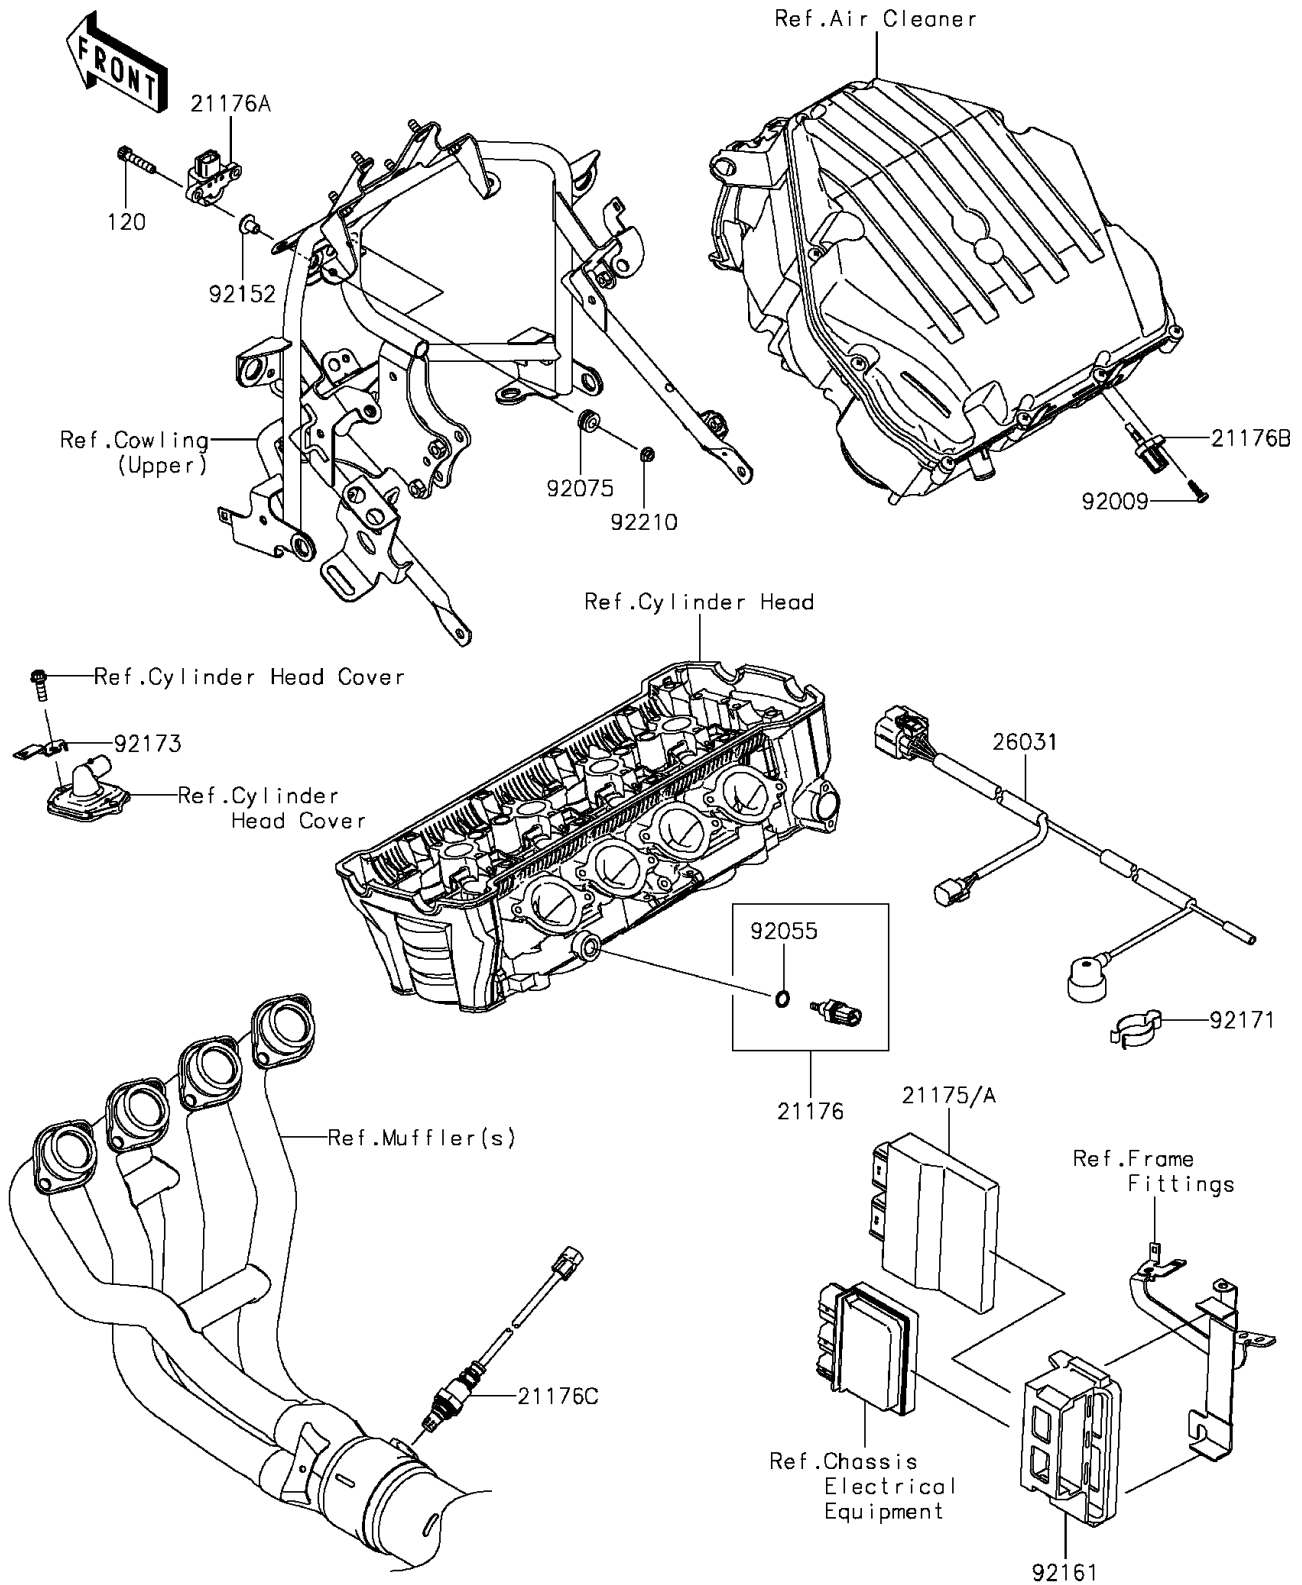

2015 VERSYS® 1000 ABS PARTS DIAGRAM

Fuel Injection

E1530

2015 VERSYS® 1000 ABS PARTS LIST

Fuel Injection

ITEM NAME	PART NUMBER	QUANTITY
BOLT-SOCKET,5X25 (Ref # 120)	120CA0525	1
CONTROL UNIT-ELECTRONIC (Ref # 21175)	21175-0952	1
CONTROL UNIT-ELECTRONIC (Ref # 21175A)	21175-0973	1
SENSOR,WATER TEMP (Ref # 21176)	21176-0009	1
SENSOR,VEHICLE-DOWN (Ref # 21176A)	21176-0026	1
SENSOR,AIR TEMPERATURE (Ref # 21176B)	21176-0048	1
SENSOR,OXYGEN (Ref # 21176C)	21176-0132	1
HARNESS,SUB (Ref # 26031)	26031-1674	1
SCREW,TAPPING,5X16 (Ref # 92009)	92009-1984	1
RING-O,9.5X1.9 (Ref # 92055)	92055-0016	1
DAMPER (Ref # 92075)	92075-1912	1
COLLAR (Ref # 92152)	92152-1625	1
DAMPER (Ref # 92161)	92161-0356	1
CLAMP,CABLE (Ref # 92171)	92171-1283	1
CLAMP (Ref # 92173)	92173-0126	1
NUT,FLANGED,5MM (Ref # 92210)	92210-0007	1