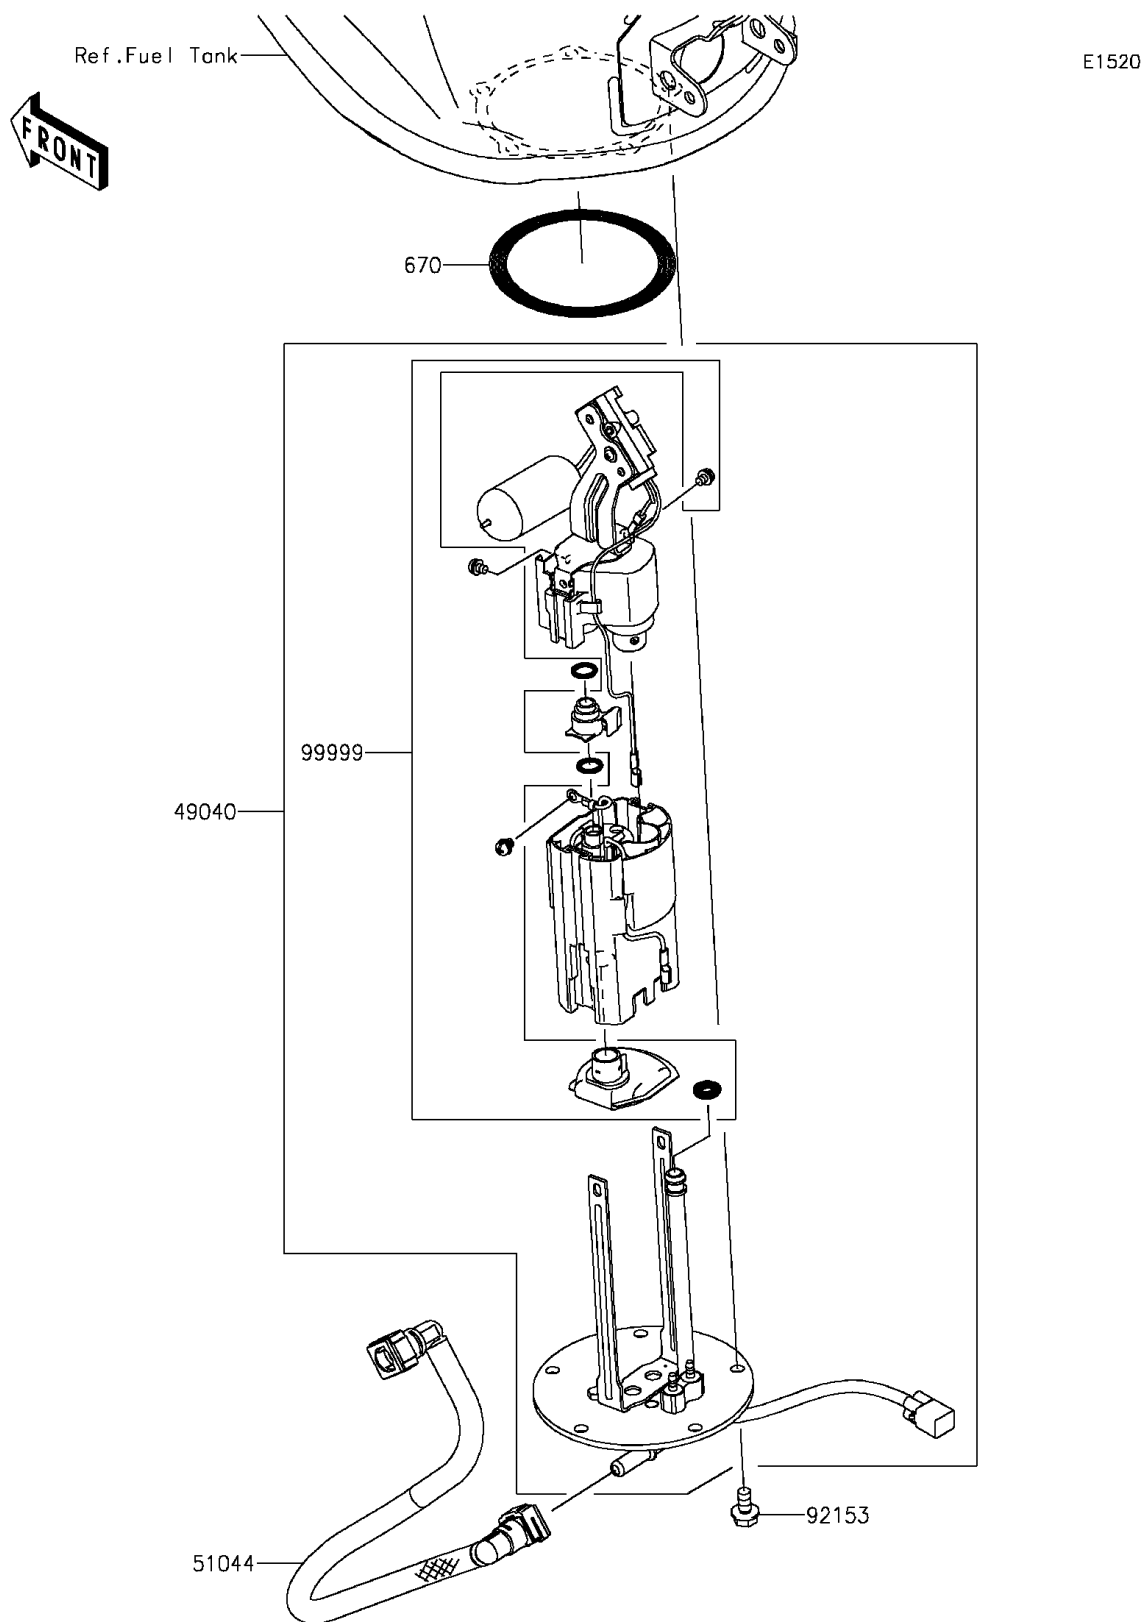

## 2015 VERSYS® 1000 ABS PARTS DIAGRAM

Fuel Pump

## 2015 VERSYS® 1000 ABS PARTS LIST

Fuel Pump

ITEM NAME	PART NUMBER	QUANTITY
PUMP-FUEL (Ref # 49040)	49040-0709	1
TUBE-ASSY,FUEL (Ref # 51044)	51044-0088	1
O RING (Ref # 670)	670E5075	1
BOLT,FLANGED,6X12 (Ref # 92153)	92153-1295	1
KIT,FUEL FILTER (Ref # 99999)	99999-0522	1