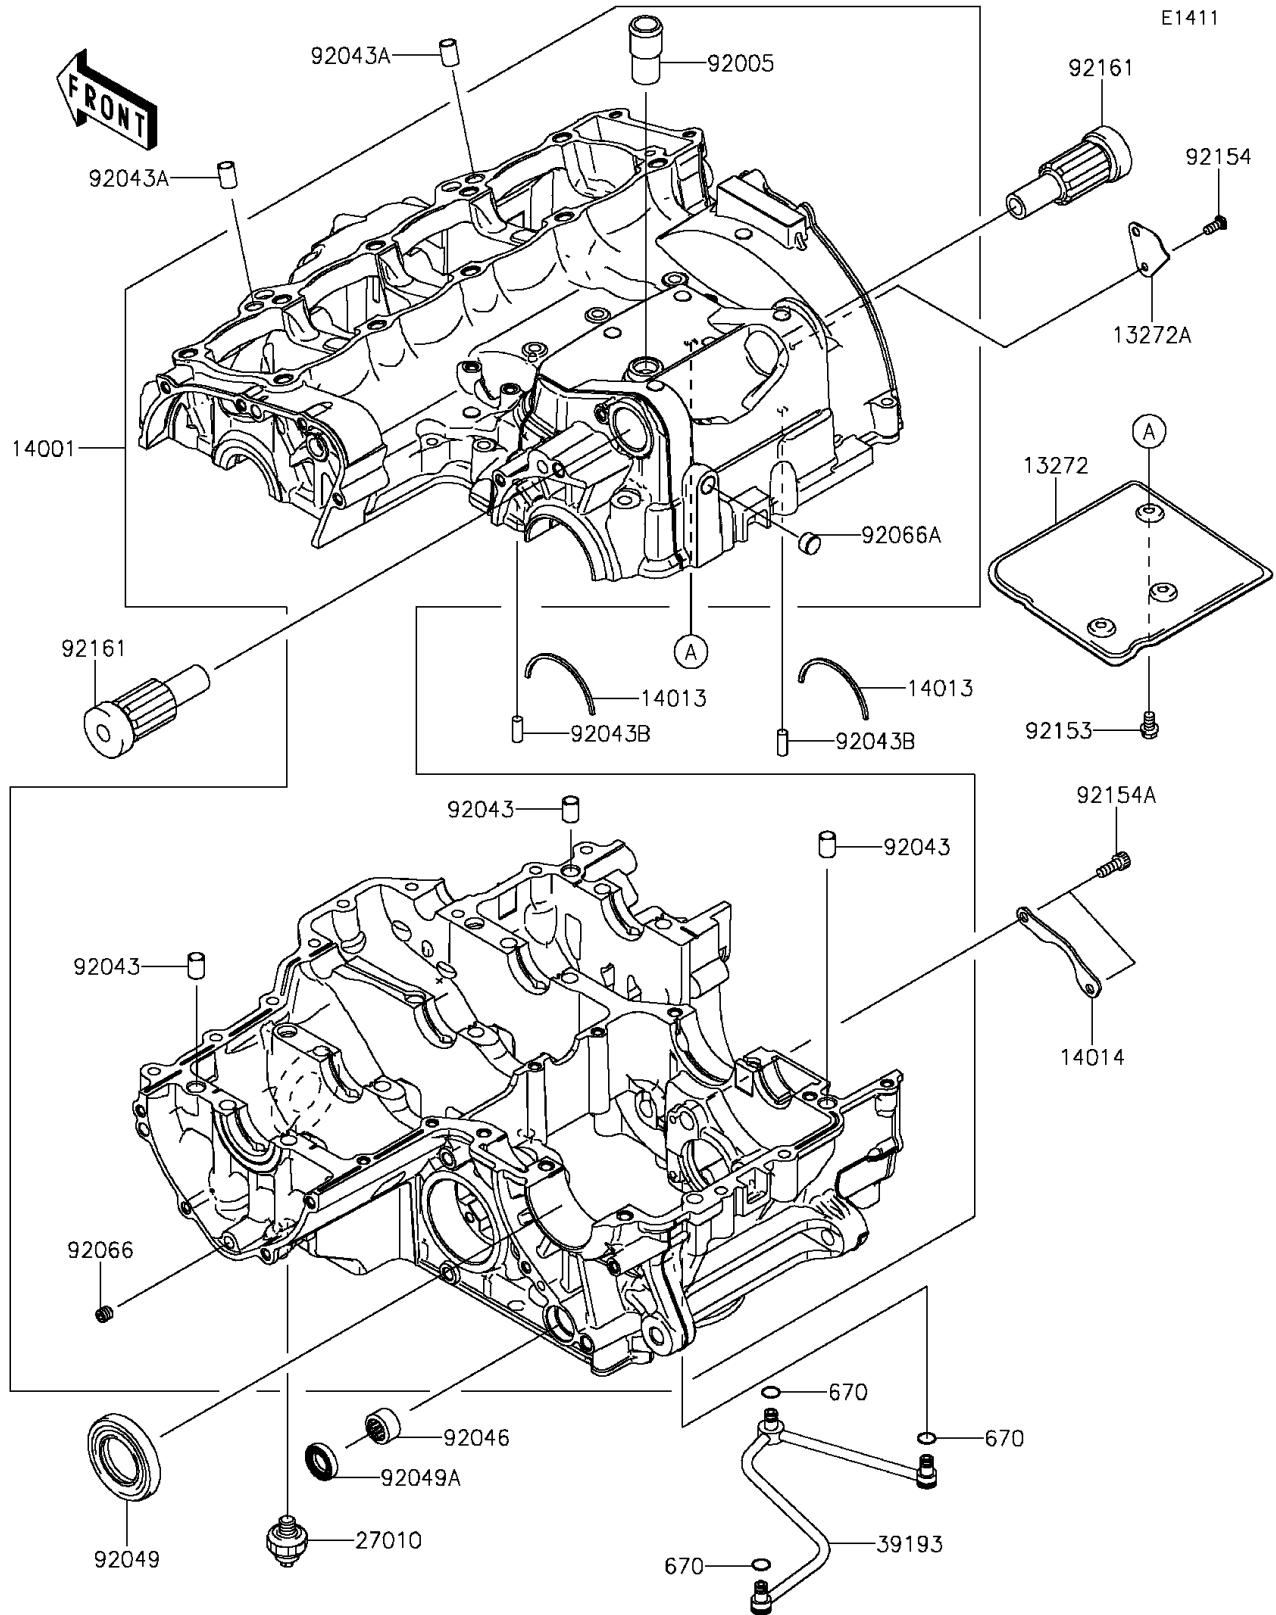

2015 VERSYS® 1000 ABS PARTS DIAGRAM

Crankcase

2015 VERSYS® 1000 ABS PARTS LIST

Crankcase

ITEM NAME	PART NUMBER	QUANTITY
PLATE,BREATHER,UPP (Ref # 13272)	13272-0698	1
PLATE,BREATHER,SIDE (Ref # 13272A)	13272-0699	1
SET-CRANKCASE (Ref # 14001)	14001-0646	1
RING-POSITION (Ref # 14013)	14013-1051	1
PLATE-POSITION (Ref # 14014)	14014-0036	1
SWITCH,OIL PRESSURE (Ref # 27010)	27010-1313	1
PIPE-OIL (Ref # 39193)	39193-0054	1
O RING (Ref # 670)	670D1505	1
FITTING,BREATHER (Ref # 92005)	92005-1238	1
PIN,DOWEL,10X14 (Ref # 92043)	92043-1037	1
PIN,8.2X10X14 (Ref # 92043A)	92043-1264	1
PIN,6X16 (Ref # 92043B)	92043-1690	1
BEARING-NEEDLE,HK1412FM (Ref # 92046)	92046-0043	1
SEAL-OIL,TC32578 (Ref # 92049)	92049-1474	1
SEAL-OIL,TC14245 (Ref # 92049A)	92049-1520	1
PLUG (Ref # 92066)	92066-0158	1
PLUG (Ref # 92066A)	92066-1110	1
BOLT,6X10 (Ref # 92153)	92153-0381	1
BOLT,TORX,5X12 (Ref # 92154)	92154-0299	1
BOLT,SOCKET,6X16 (Ref # 92154A)	92154-0484	1
DAMPER (Ref # 92161)	92161-0801	1