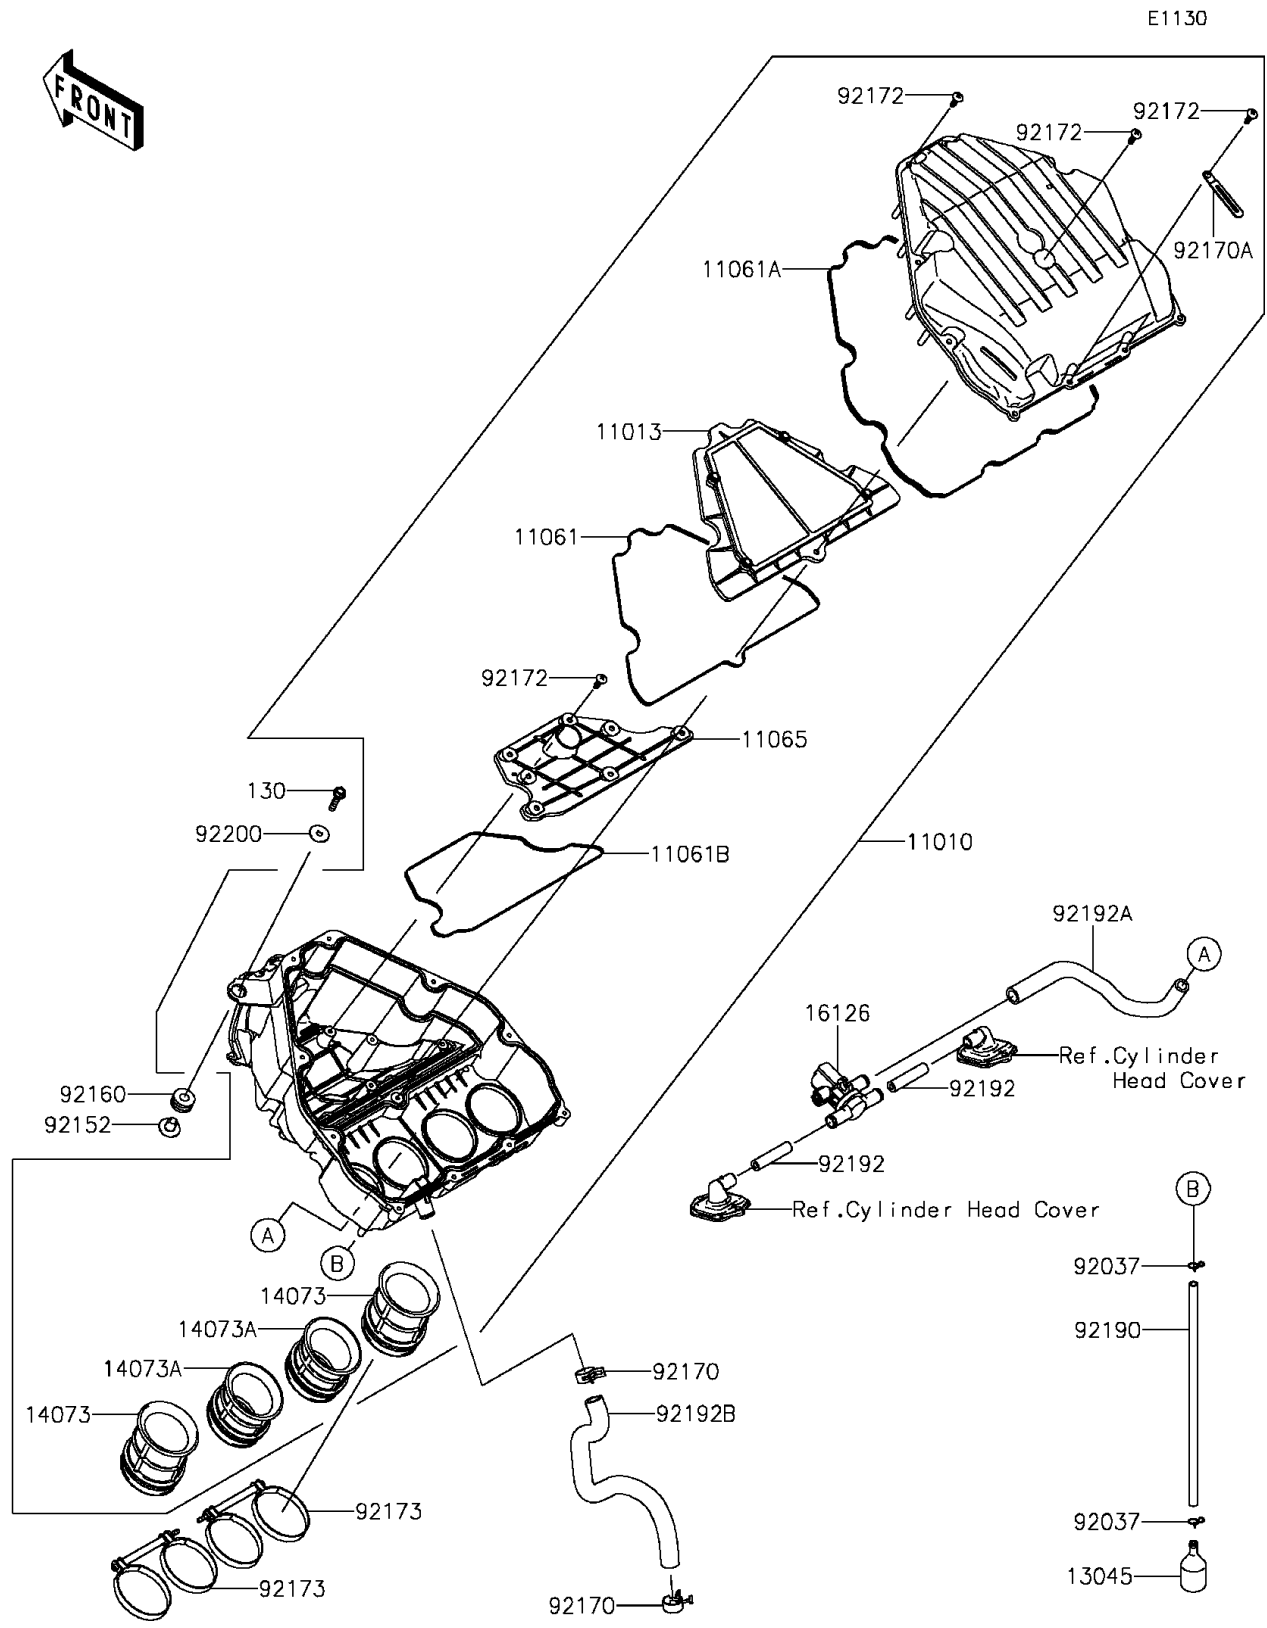

2015 VERSYS® 1000 ABS PARTS DIAGRAM

Air Cleaner

2015 VERSYS® 1000 ABS PARTS LIST

Air Cleaner

| ITEM NAME | PART NUMBER | QUANTITY |
|------------------------------------|-------------|----------|
| FILTER-ASSY-AIR (Ref # 11010) | 11010-0800 | 1 |
| ELEMENT-AIR FILTER (Ref # 11013) | 11013-0712 | 1 |
| GASKET,ELEMENT (Ref # 11061) | 11061-0405 | 1 |
| GASKET,CASE (Ref # 11061A) | 11061-0406 | 1 |
| GASKET (Ref # 11061B) | 11061-0424 | 1 |
| CAP (Ref # 11065) | 11065-0366 | 1 |
| BOLT-FLANGED,6X30 (Ref # 130) | 130BB0630 | 1 |
| RECEIVER-OIL (Ref # 13045) | 13045-1057 | 1 |
| DUCT,#1 (Ref # 14073) | 14073-0278 | 1 |
| DUCT,#2 (Ref # 14073A) | 14073-0279 | 1 |
| VALVE,AIR SWITCHING (Ref # 16126) | 16126-0038 | 1 |
| CLAMP (Ref # 92037) | 92037-1712 | 1 |
| COLLAR,6.5X10.5X13.1 (Ref # 92152) | 92152-0547 | 1 |
| DAMPER (Ref # 92160) | 92160-1162 | 1 |
| CLAMP (Ref # 92170) | 92170-1060 | 1 |
| CLAMP (Ref # 92170A) | 92170-1514 | 1 |
| SCREW,TAPPING,5X20 (Ref # 92172) | 92172-0483 | 1 |
| CLAMP (Ref # 92173) | 92173-0115 | 1 |
| TUBE,6X9X300 (Ref # 92190) | 92190-1253 | 1 |
| TUBE,HEAD ASV (Ref # 92192) | 92192-0843 | 1 |
| TUBE,ASV-A/C (Ref # 92192A) | 92192-0844 | 1 |
| TUBE,BLOWBY (Ref # 92192B) | 92192-0845 | 1 |
| WASHER,6.5X22X1.6 (Ref # 92200) | 92200-1087 | 1 |