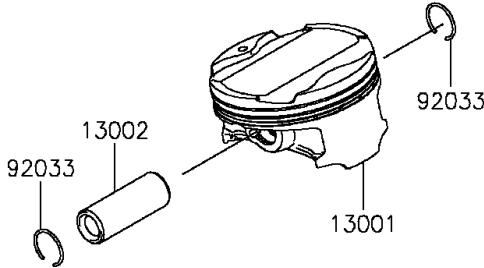

2015 VERSYS® 1000 ABS PARTS DIAGRAM

Cylinder/Piston(s)

E1120

2015 VERSYS® 1000 ABS PARTS LIST

Cylinder/Piston(s)

ITEM NAME	PART NUMBER	QUANTITY
CYLINDER-ENGINE (Ref # 11005)	11005-0648	1
GASKET,CYLINDER BASE (Ref # 11061)	11061-0402	1
PISTON-ENGINE (Ref # 13001)	13001-0729	1
PIN-PISTON (Ref # 13002)	13002-0004	1
RING-SET-PISTON (Ref # 13008)	13008-0039	1
RING-SNAP (Ref # 92033)	92033-1054	1