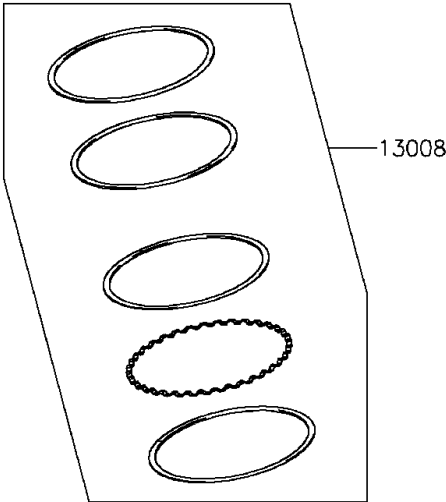

2015 VERSYS® 1000 ABS PARTS DIAGRAM

Cylinder/Piston(s)

E1120

2015 VERSYS® 1000 ABS PARTS LIST

Cylinder/Piston(s)

ITEM NAME	PART NUMBER	QUANTITY
CYLINDER-ENGINE (Ref # 11005)	11005-0648	1
GASKET,CYLINDER BASE (Ref # 11061)	11061-0402	1
PISTON-ENGINE (Ref # 13001)	13001-0729	1
PIN-PISTON (Ref # 13002)	13002-0004	1
RING-SET-PISTON (Ref # 13008)	13008-0039	1
RING-SNAP (Ref # 92033)	92033-1054	1