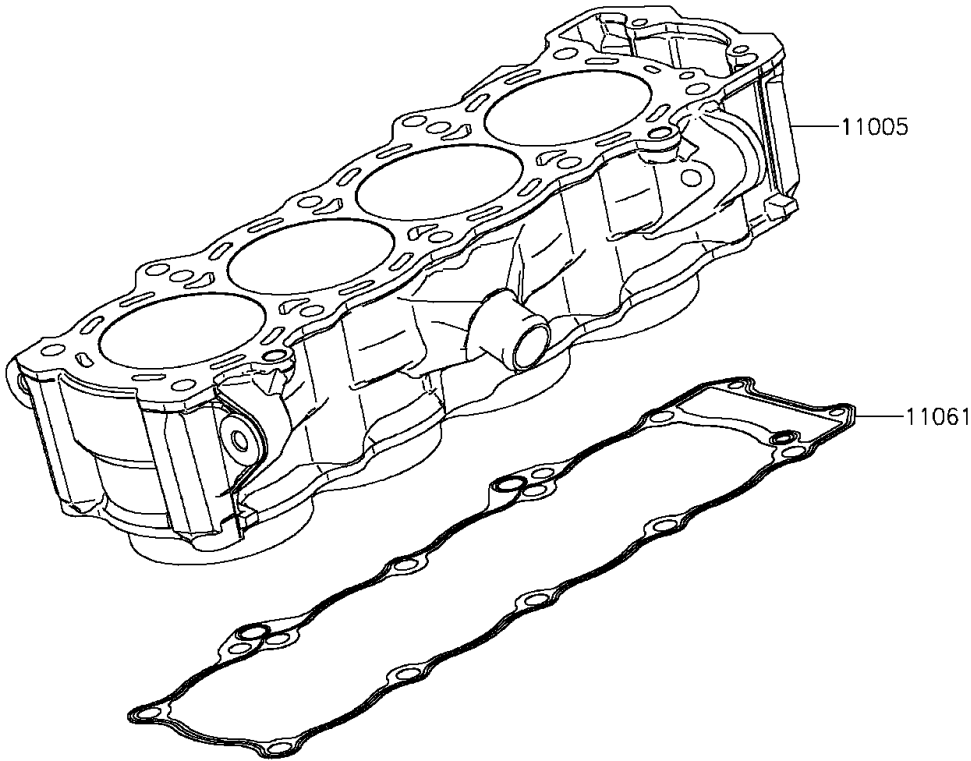

2015 VERSYS® 1000 ABS PARTS DIAGRAM

Cylinder/Piston(s)

E1120

2015 VERSYS® 1000 ABS PARTS LIST

Cylinder/Piston(s)

ITEM NAME	PART NUMBER	QUANTITY
CYLINDER-ENGINE (Ref # 11005)	11005-0648	1
GASKET,CYLINDER BASE (Ref # 11061)	11061-0402	1
PISTON-ENGINE (Ref # 13001)	13001-0729	1
PIN-PISTON (Ref # 13002)	13002-0004	1
RING-SET-PISTON (Ref # 13008)	13008-0039	1
RING-SNAP (Ref # 92033)	92033-1054	1