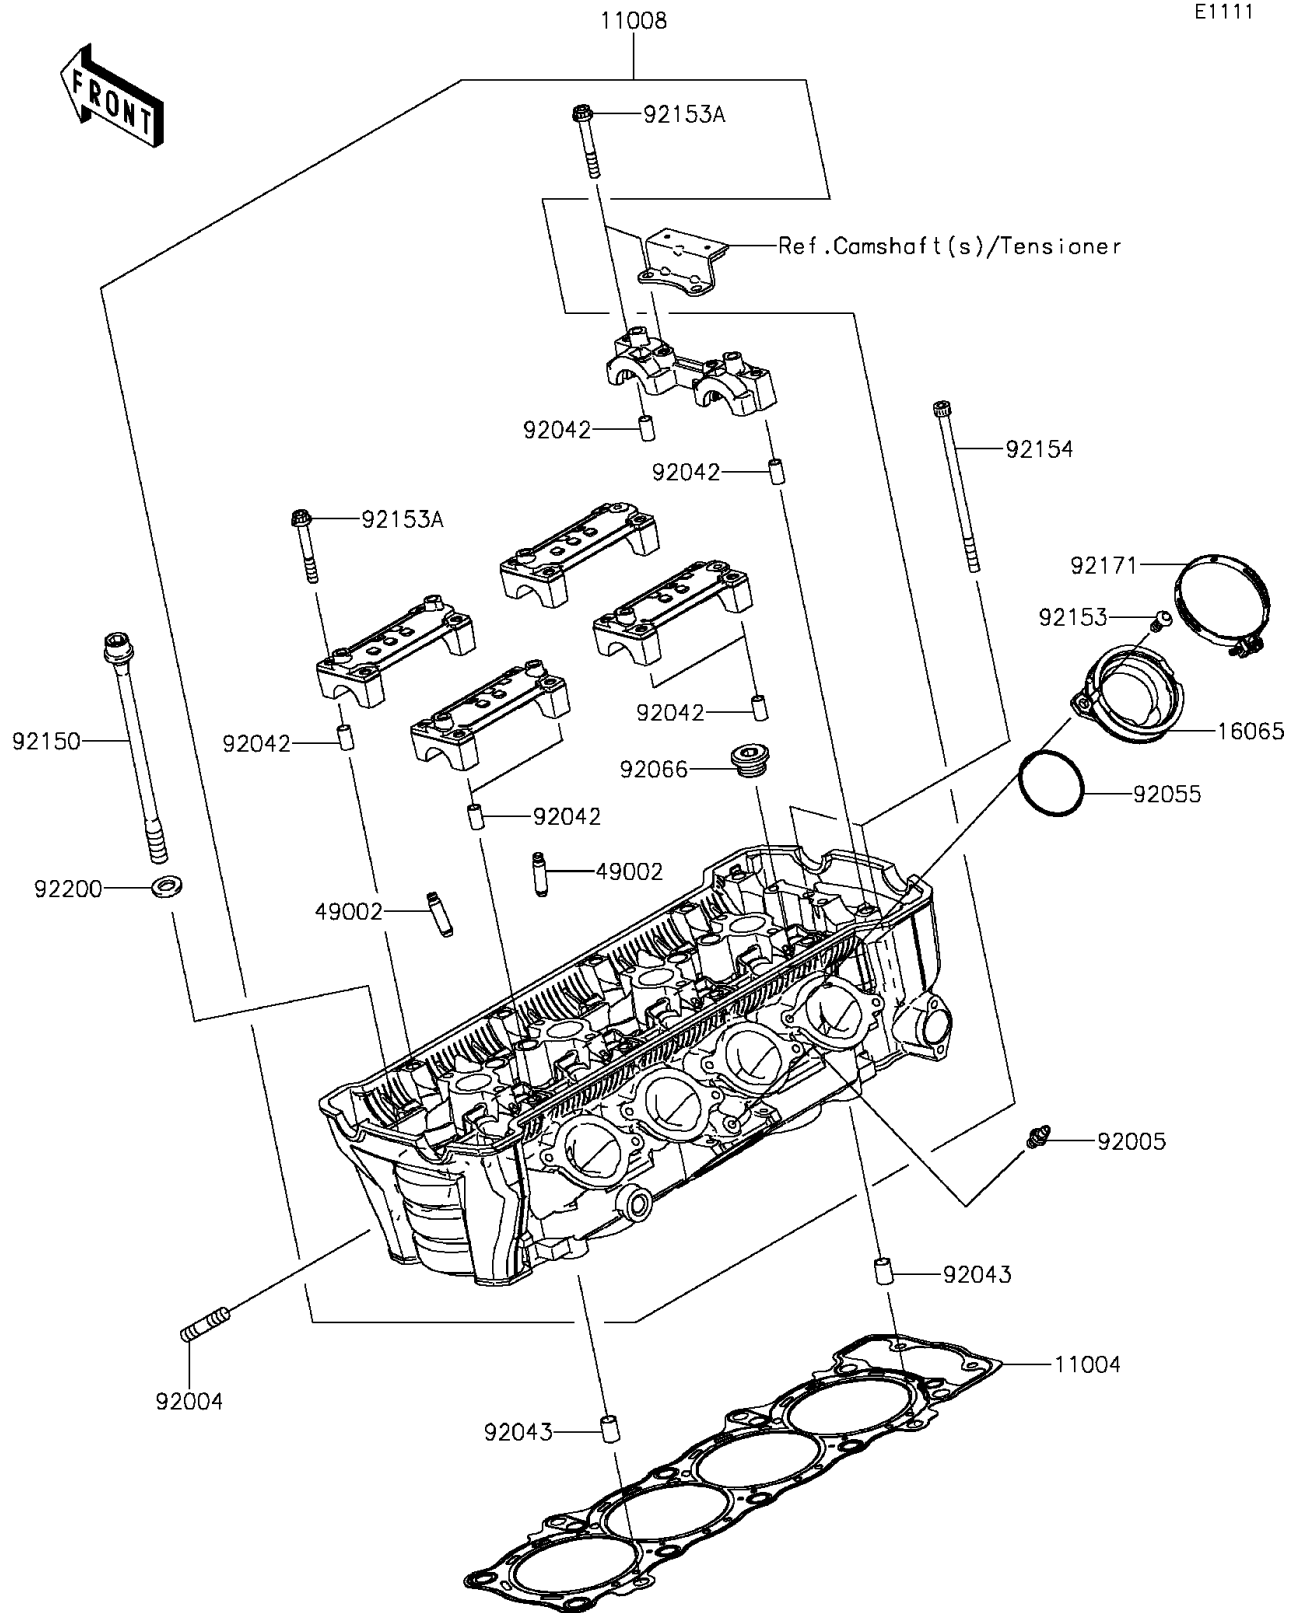

2015 VERSYS® 1000 ABS PARTS DIAGRAM

Cylinder Head

E1111

2015 VERSYS® 1000 ABS PARTS LIST

Cylinder Head

ITEM NAME	PART NUMBER	QUANTITY
GASKET-HEAD (Ref # 11004)	11004-0084	1
HEAD-COMP-CYLINDER (Ref # 11008)	11008-0838	1
HOLDER-CARBURETOR (Ref # 16065)	16065-0067	1
GUIDE-VALVE (Ref # 49002)	49002-0009	1
STUD,8X18 (Ref # 92004)	92004-0049	1
FITTING (Ref # 92005)	92005-1273	1
PIN,DOWEL,6.3X8X14 (Ref # 92042)	92042-007	1
PIN,8.2X10X14 (Ref # 92043)	92043-1264	1
RING-O,42X1.9 (Ref # 92055)	92055-1536	1
PLUG,18X10 (Ref # 92066)	92066-0016	1
BOLT,10X165 (Ref # 92150)	92150-1368	1
BOLT,TORX,6X14 (Ref # 92153)	92153-0406	1
BOLT,SOCKET,6X45 (Ref # 92153A)	92153-0656	1
BOLT,SOCKET,6X115 (Ref # 92154)	92154-0205	1
CLAMP,60MM (Ref # 92171)	92171-0729	1
WASHER,10.2X18.4X1.8 (Ref # 92200)	92200-1691	1