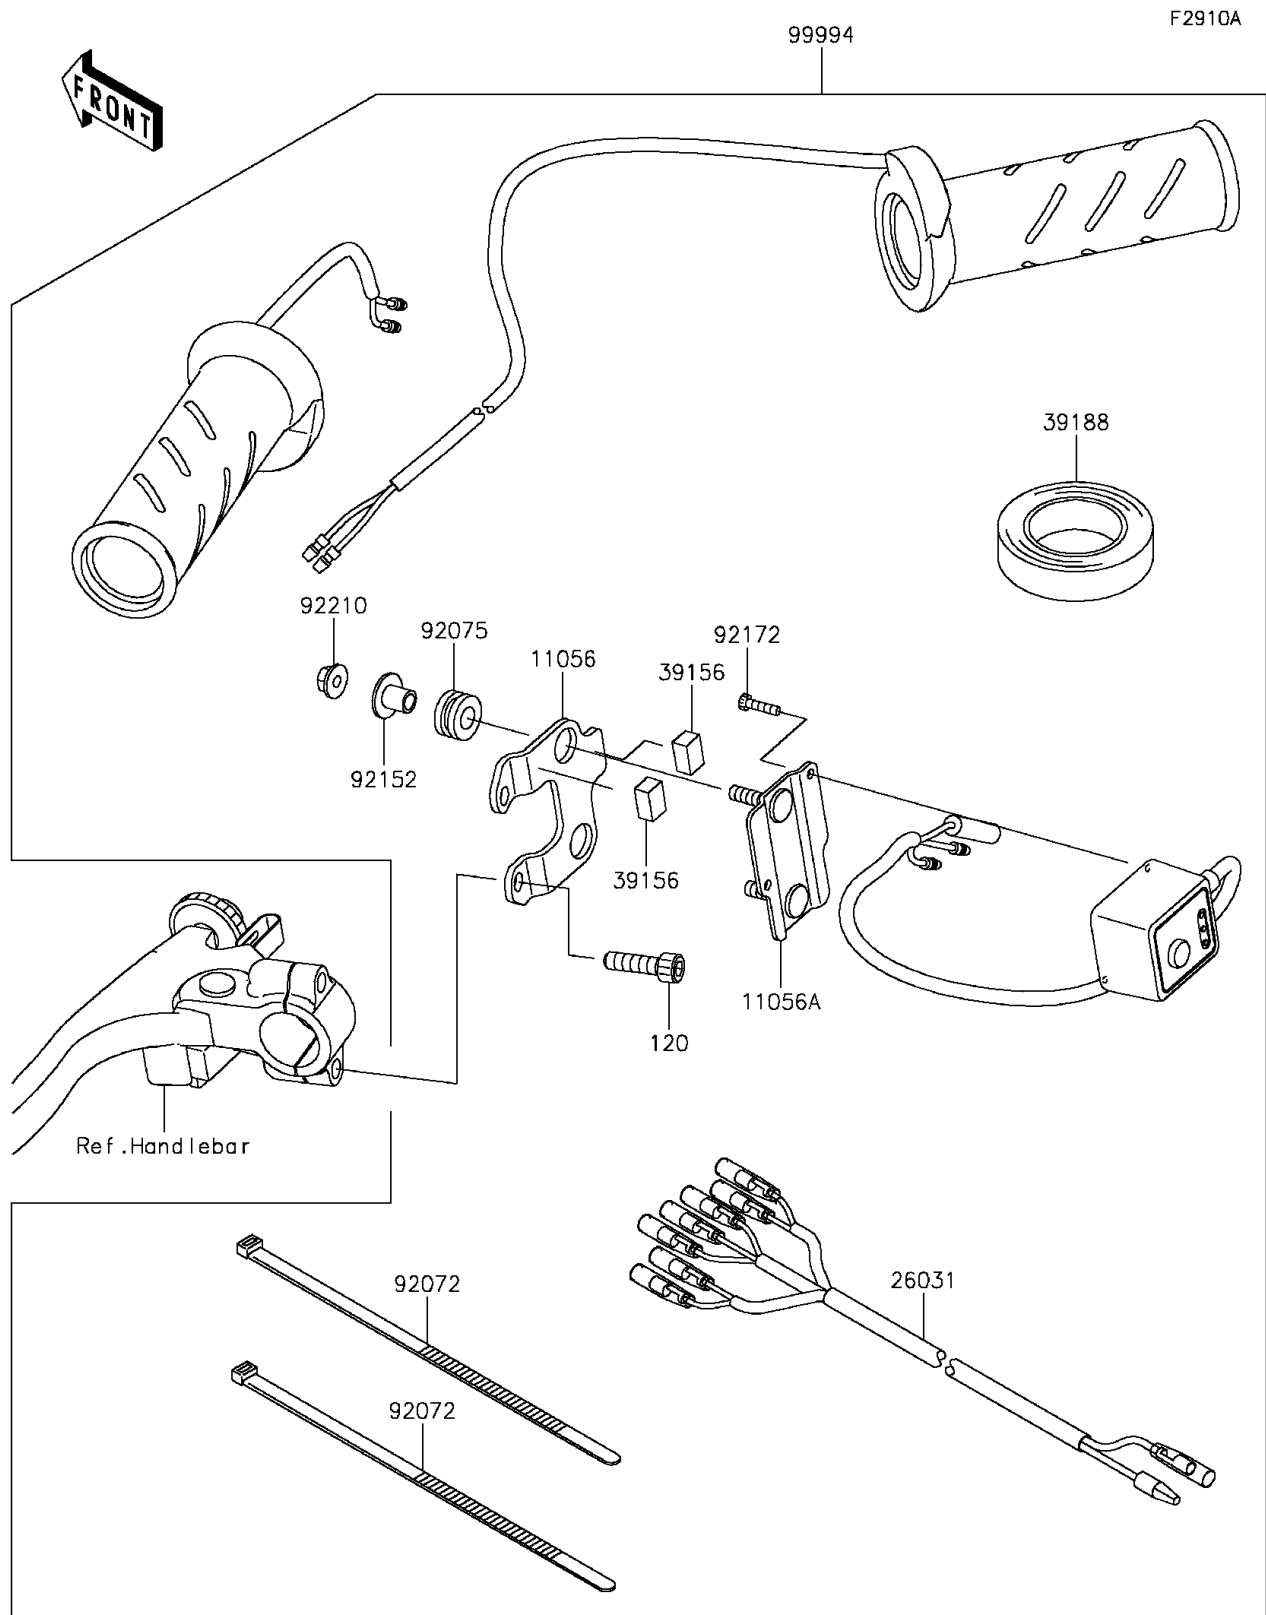

2014 NINJA® 1000 ABS PARTS DIAGRAM

Accessory(Grip Heater)

2014 NINJA® 1000 ABS PARTS LIST

Accessory(Grip Heater)

ITEM NAME	PART NUMBER	QUANTITY
BRACKET (Ref # 11056)	11056-2700	1
BRACKET (Ref # 11056A)	11056-2701	1
BOLT-SOCKET,6X22 (Ref # 120)	120CA0622	1
HARNESS (Ref # 26031)	26031-1203	1
PAD (Ref # 39156)	39156-1740	1
TAPE,HARNESS (Ref # 39188)	39188-0006	1
BAND,L=202 (Ref # 92072)	92072-1195	1
DAMPER (Ref # 92075)	92075-1912	1
COLLAR (Ref # 92152)	92152-0134	1
SCREW,TAPPING,3X12 (Ref # 92172)	92172-0489	1
NUT,FLANGED,5MM (Ref # 92210)	92210-0007	1
KIT-ACCESSORY,HEAT GRIP (Ref # 99994)	99994-0408	1