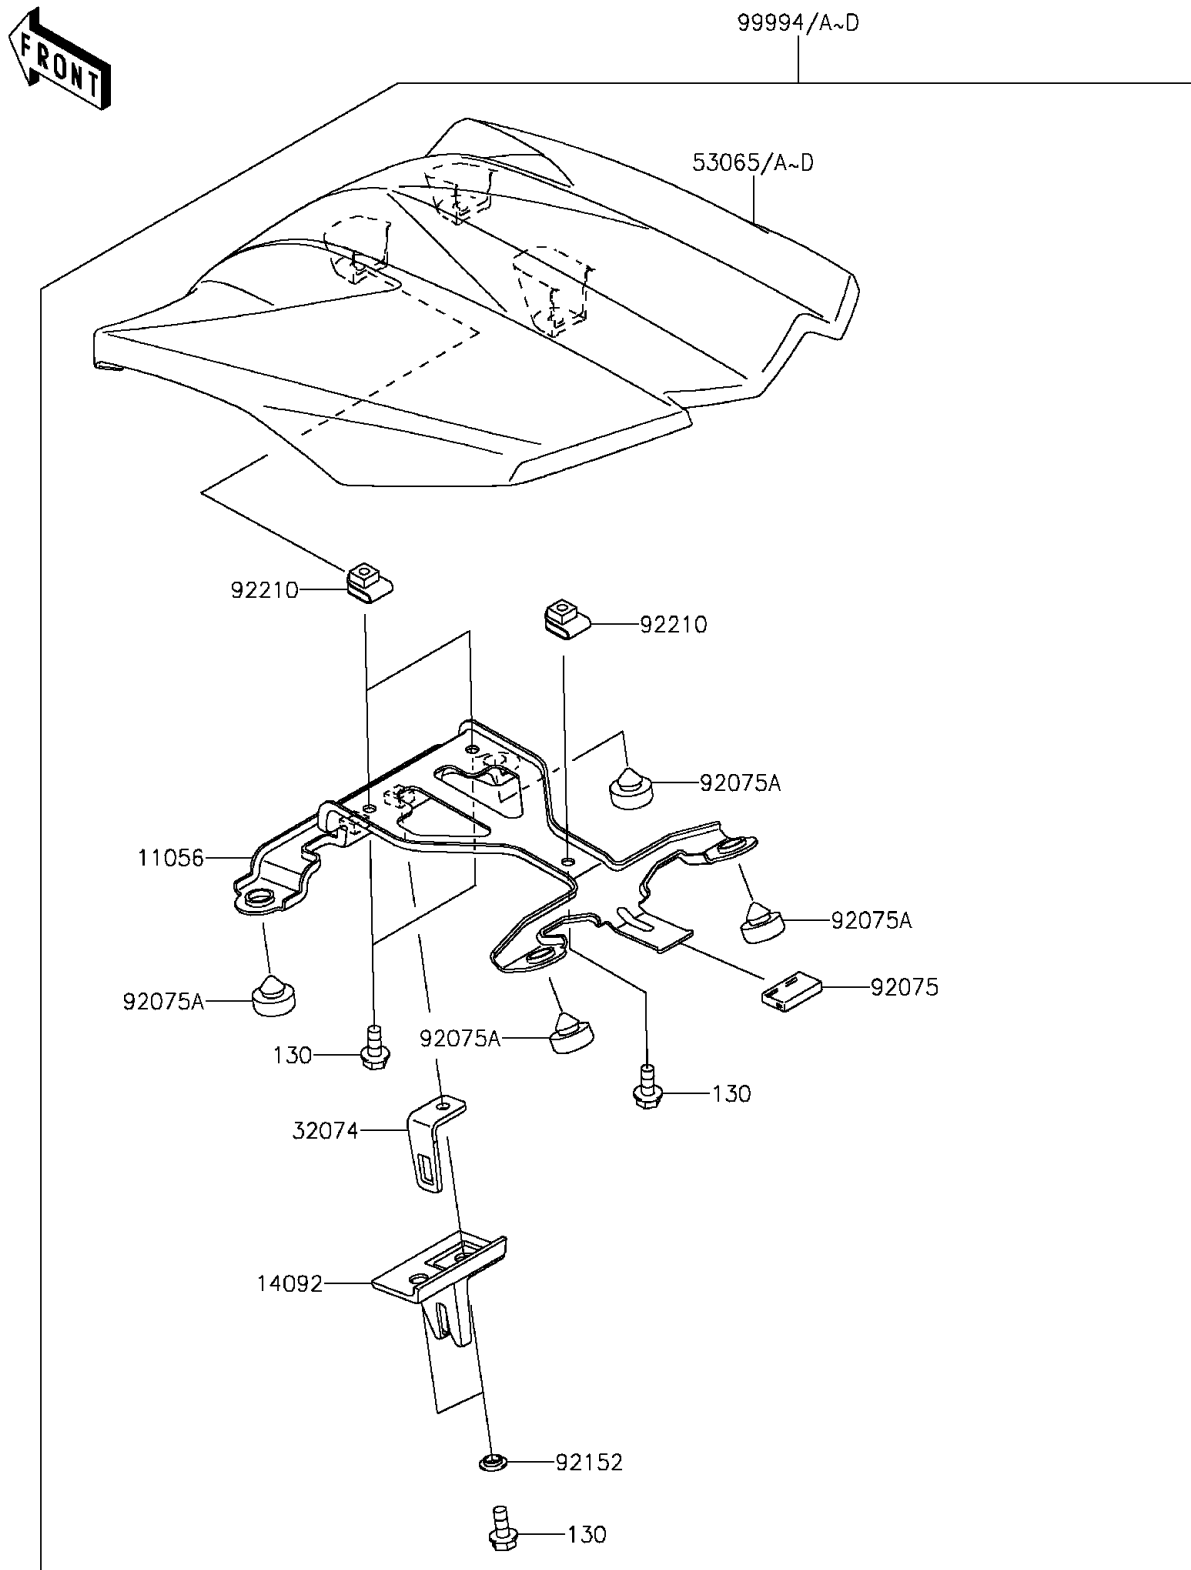

2014 NINJA® 1000 ABS PARTS DIAGRAM

Accessory(Single Seat Cover)

F2910

2014 NINJA® 1000 ABS PARTS LIST

Accessory(Single Seat Cover)

ITEM NAME	PART NUMBER	QUANTITY
BRACKET (Ref # 11056)	11056-2436	1
BOLT-FLANGED,6X14 (Ref # 130)	130BA0614	1
COVER (Ref # 14092)	14092-0248	1
BRACKET-LOCK (Ref # 32074)	32074-0017	1
COVER SEAT,C.L.GREEN (Ref # 53065)	53065-0019-17P	1
COVER SEAT,C.C.BLUE (Ref # 53065A)	53065-0019-46M	1
DAMPER (Ref # 92075)	92075-1446	1
DAMPER,10X20X8 (Ref # 92075A)	92075-1927	1
COLLAR (Ref # 92152)	92152-0250	1
NUT,6MM (Ref # 92210)	92210-0277	1
KIT,SINGLE SEAT,C.L.GREEN (Ref # 99994)	99994-0393-17P	1
KIT,SINGLE SEAT,C.C.BLUE (Ref # 99994A)	99994-0393-46M	1