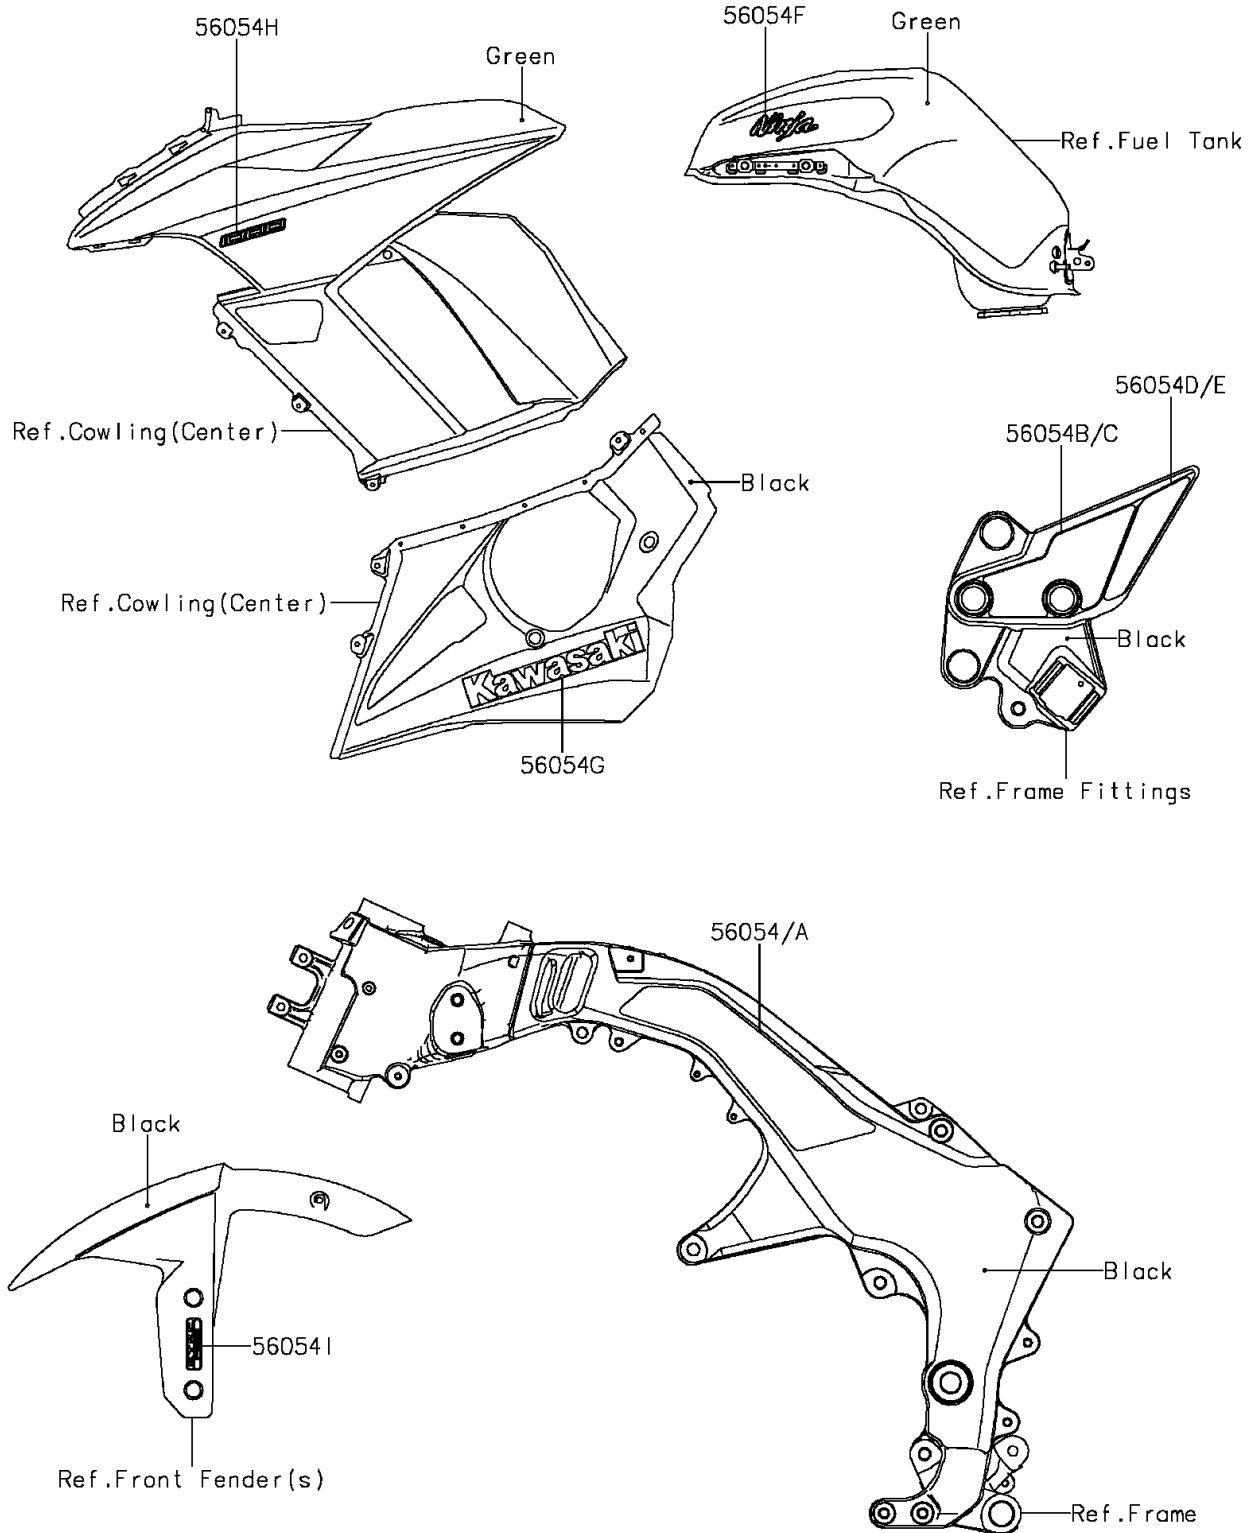

2014 NINJA® 1000 ABS PARTS DIAGRAM

Decals(Green)(MEF)

F2861A

2014 NINJA® 1000 ABS PARTS LIST

Decals(Green)(MEF)

ITEM NAME	PART NUMBER	QUANTITY
MARK,FRAME PAD,LH (Ref # 56054)	56054-0607	1
MARK,FRAME PAD,RH (Ref # 56054A)	56054-0608	1
MARK,STAY,STEP,LH (Ref # 56054B)	56054-1247	1
MARK,STAY,STEP,RH (Ref # 56054C)	56054-1248	1
MARK,STAY,STEP,LWR,LH (Ref # 56054D)	56054-1278	1
MARK,STAY,STEP,LWR,RH (Ref # 56054E)	56054-1279	1
MARK,FUEL TANK,NINJA (Ref # 56054F)	56054-1348	1
MARK,LWR COWL.,KAWASAKI (Ref # 56054G)	56054-1350	1
MARK,SIDE COWL.,1000 (Ref # 56054H)	56054-1353	1
MARK,FR FENDER,KTRC ABS (Ref # 56054I)	56054-1428	1