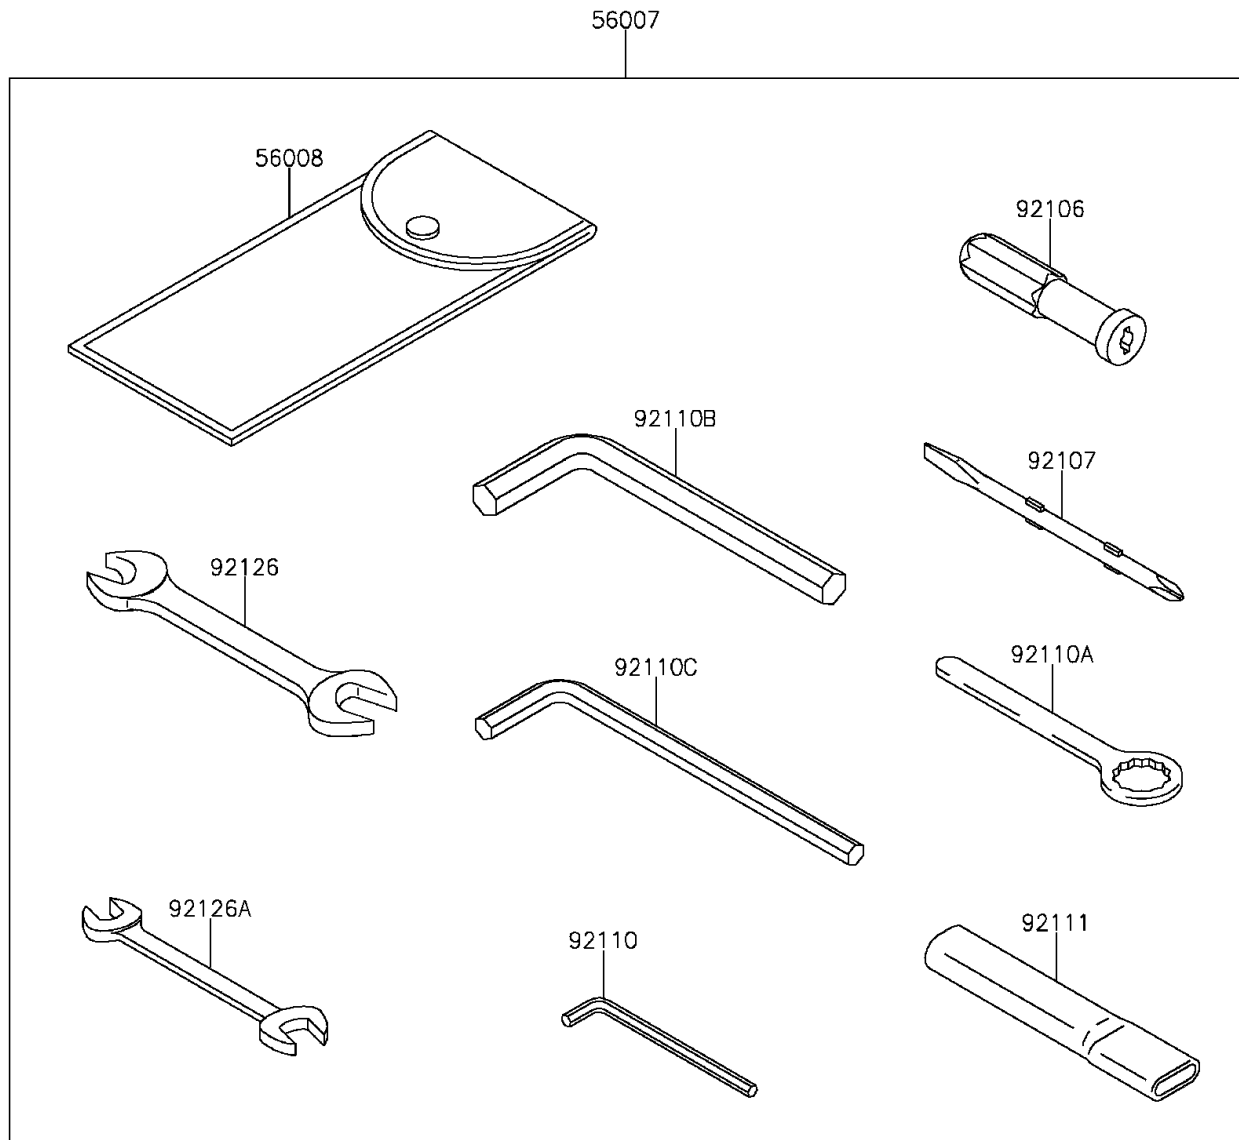

2014 NINJA® 1000 ABS PARTS DIAGRAM

Owner's Tools

F2810

2014 NINJA® 1000 ABS PARTS LIST

Owner's Tools

ITEM NAME	PART NUMBER	QUANTITY
TOOL-KIT (Ref # 56007)	56007-0121	1
BAG (Ref # 56008)	56008-0045	1
GASKET-LIQUID,TB1216B,BLACK (Ref # 92104)	92104-1064	1
GASKET-LIQUID,TB1207B,BLACK (Ref # 92104A)	92104-2068	1
GRIP-SCREW DRIVER (Ref # 92106)	92106-1001	1
TOOL-DRIVER,#2PHILLIPS&SLOT (Ref # 92107)	92107-1051	1
TOOL-WRENCH,ALLEN,5MM (Ref # 92110)	92110-0001	1
TOOL-WRENCH,BOX END,19MM (Ref # 92110A)	92110-0060	1
TOOL-WRENCH,ALLEN,12MM (Ref # 92110B)	92110-1104	1
TOOL-WRENCH,ALLEN,8MM (Ref # 92110C)	92110-1108	1
TOOL-BAR,BOX END WRENCH (Ref # 92111)	92111-1051	1
TOOL-WRENCH,OPEN END,14X17 (Ref # 92126)	92126-003	1
TOOL-WRENCH,OPEN END,8X10 (Ref # 92126A)	92126-004	1