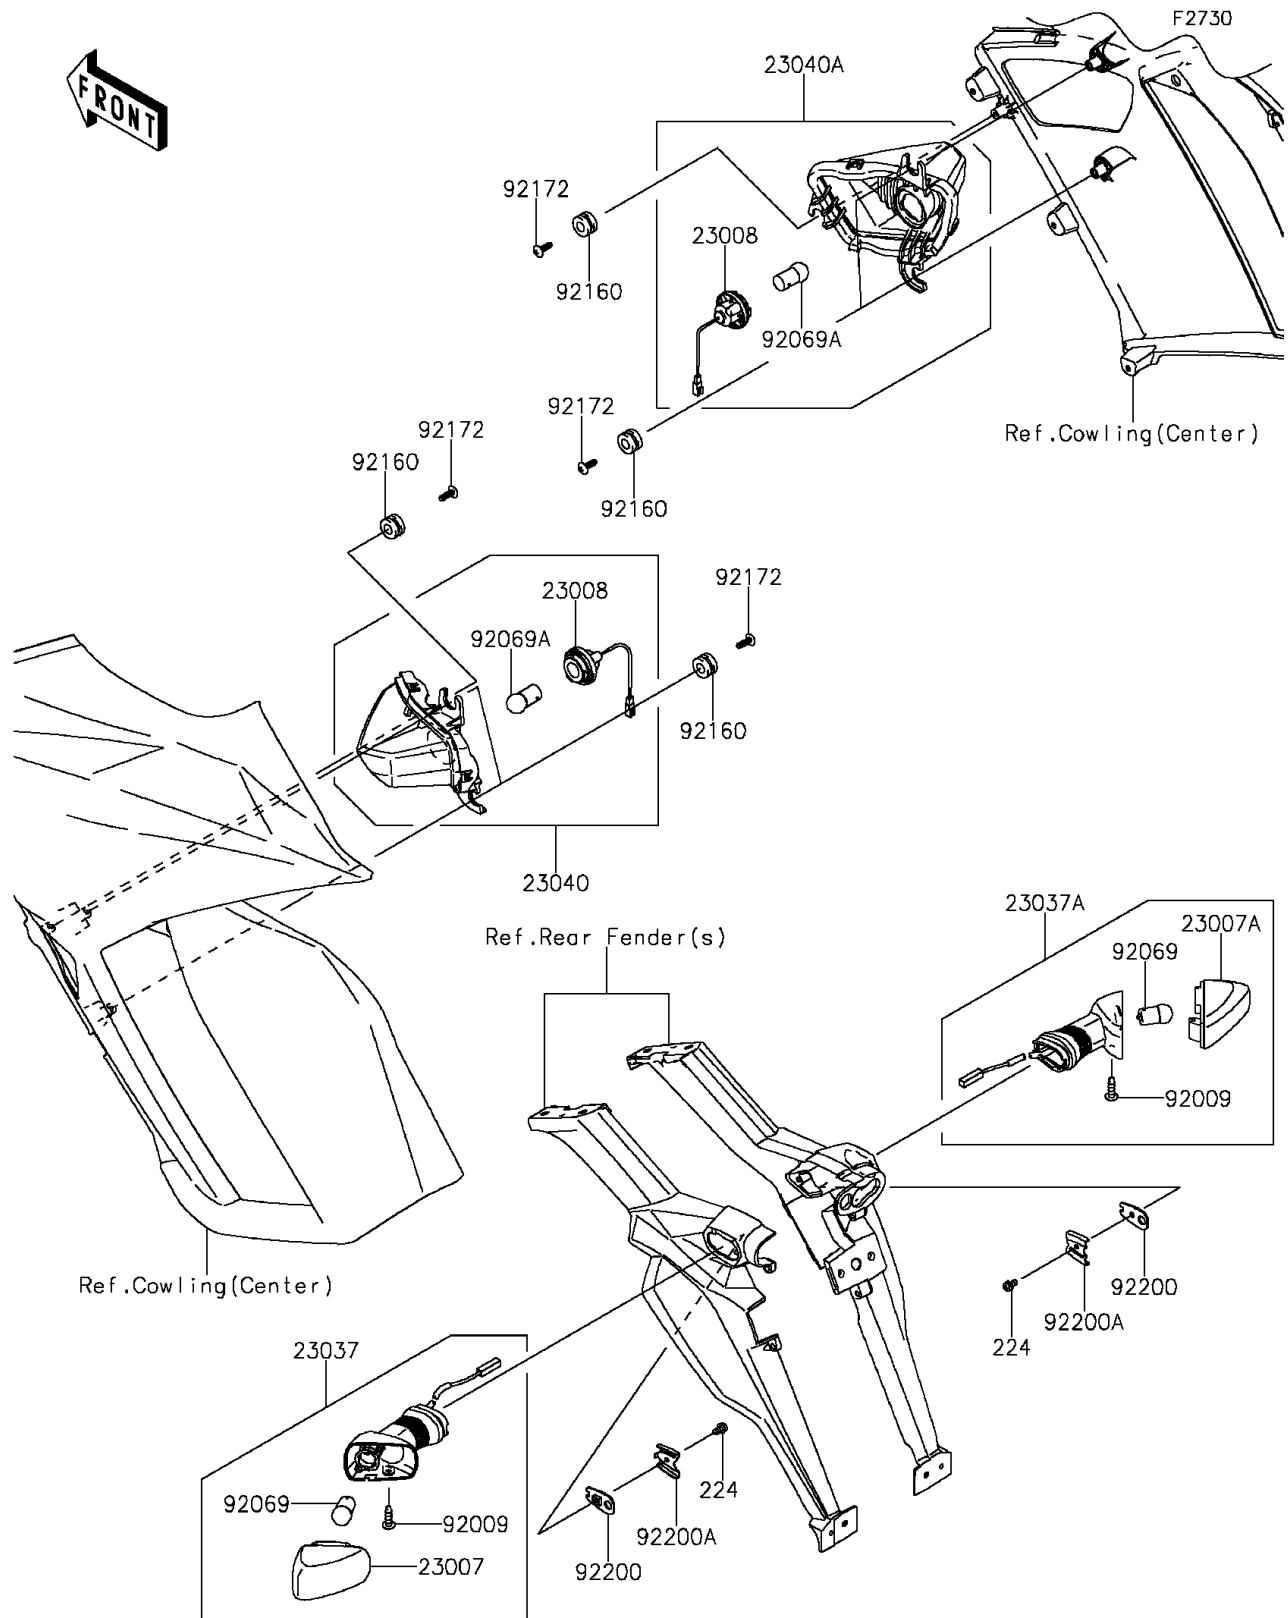

## 2014 NINJA® 1000 ABS PARTS DIAGRAM

Turn Signals

## 2014 NINJA® 1000 ABS PARTS LIST

Turn Signals

ITEM NAME	PART NUMBER	QUANTITY
SCREW-PAN-WP-CROS,4X8 (Ref # 224)	224AB0408	1
LENS-COMP,SIGNAL LAMP,RR,LH (Ref # 23007)	23007-0102	1
LENS-COMP,SIGNAL LAMP,RR,RH (Ref # 23007A)	23007-0103	1
SOCKET-ASSY,SIGNAL LAMP,FR (Ref # 23008)	23008-0125	1
LAMP-ASSY-SIGNAL,RR,LH (Ref # 23037)	23037-0184	1
LAMP-ASSY-SIGNAL,RR,RH (Ref # 23037A)	23037-0185	1
LAMP-SIGNAL,FR,LH (Ref # 23040)	23040-0099	1
LAMP-SIGNAL,FR,RH (Ref # 23040A)	23040-0100	1
SCREW,4X16,BLACK (Ref # 92009)	92009-1158	1
BULB,12V 10W (Ref # 92069)	92069-0020	1
BULB,12V 10W (Ref # 92069A)	92069-0046	1
DAMPER,10X20X12 (Ref # 92160)	92160-1167	1
SCREW,TAPPING,5X16 (Ref # 92172)	92172-0238	1
WASHER,SIGNAL LAMP (Ref # 92200)	92200-0164	1
WASHER,SIGNAL LAMP (Ref # 92200A)	92200-0165	1