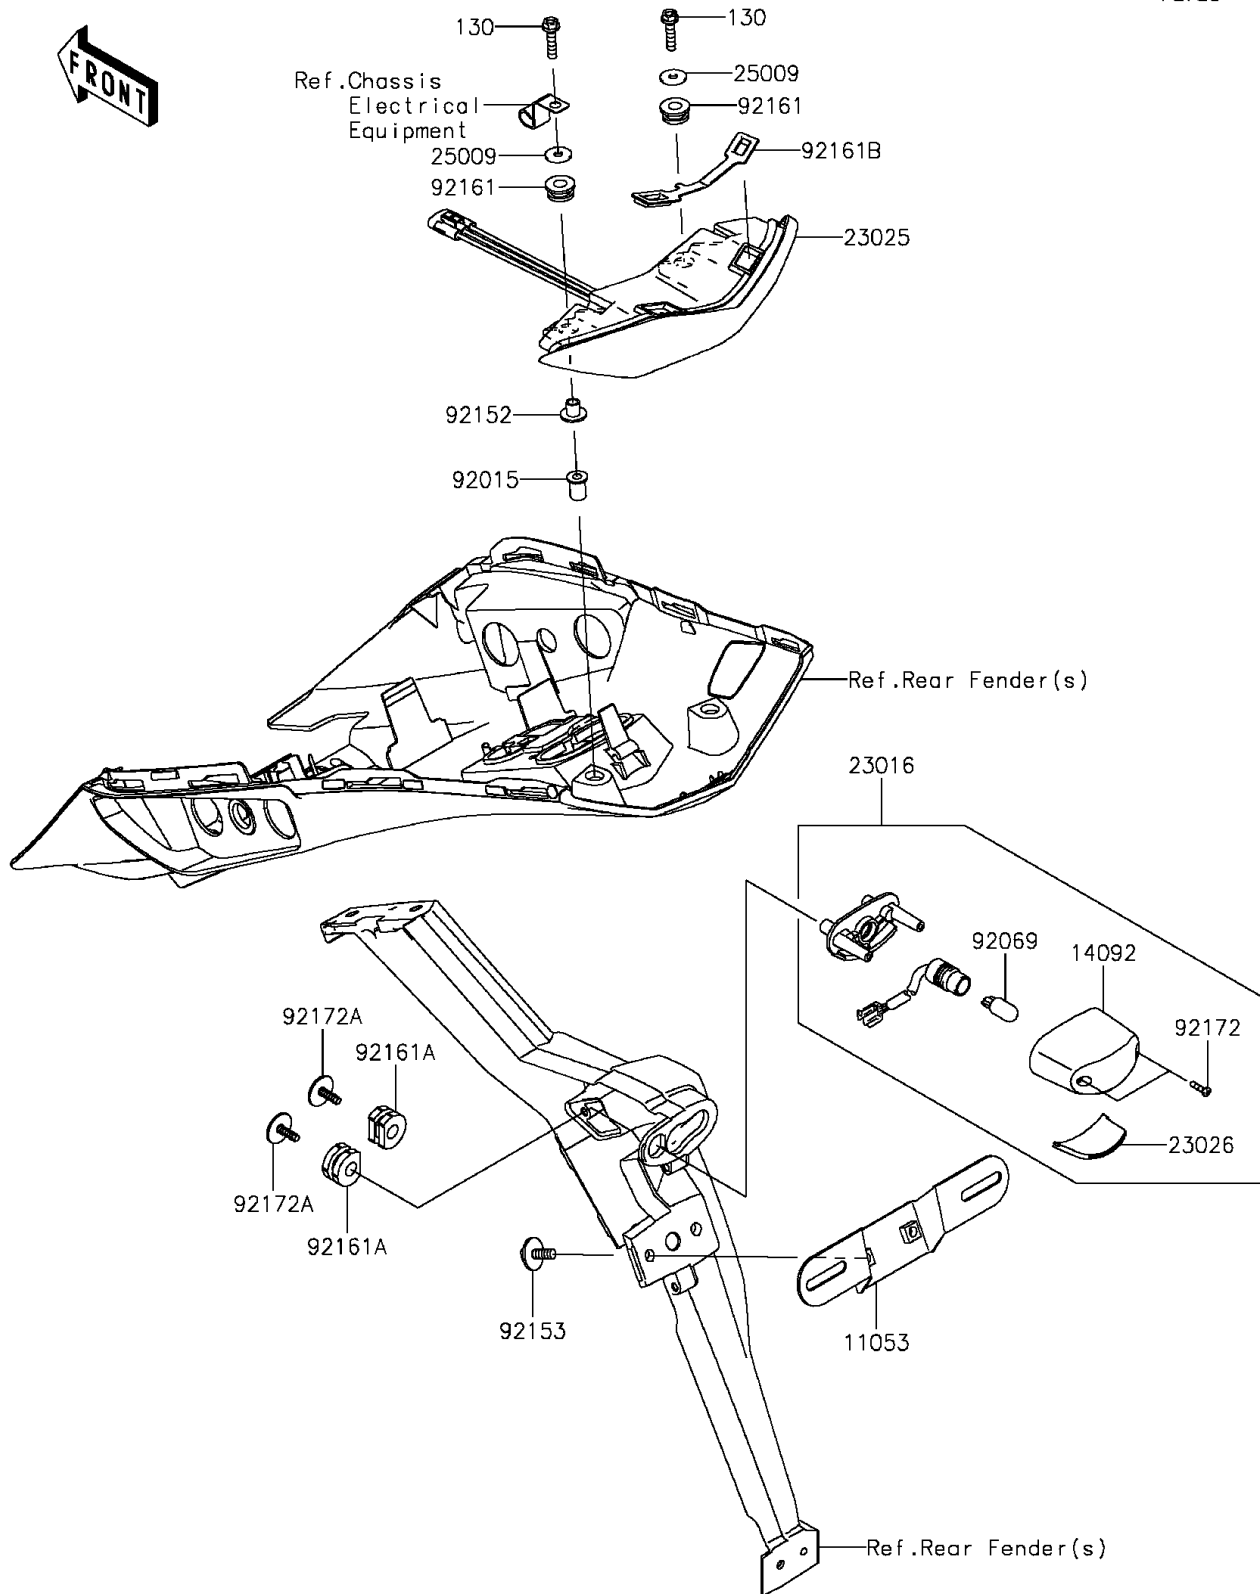

2014 NINJA® 1000 ABS PARTS DIAGRAM

Taillight(s)

F2720

2014 NINJA® 1000 ABS PARTS LIST

Taillight(s)

ITEM NAME	PART NUMBER	QUANTITY
BRACKET,LICENSE (Ref # 11053)	11053-0400	1
BOLT-FLANGED,5X25 (Ref # 130)	130BA0525	1
COVER,LICENSE LAMP (Ref # 14092)	14092-0001	1
LAMP-ASSY,LICENSE (Ref # 23016)	23016-0561	1
LAMP-TAIL (Ref # 23025)	23025-0331	1
LENS,LICENSE LAMP (Ref # 23026)	23026-0015	1
WASHER,5.2X16X1.2 (Ref # 25009)	25009-004	1
NUT,WELL,5MM (Ref # 92015)	92015-1757	1
BULB,12V 5W (Ref # 92069)	92069-1016	1
COLLAR (Ref # 92152)	92152-0092	1
BOLT,6X16 (Ref # 92153)	92153-1423	1
DAMPER (Ref # 92161)	92161-0317	1
DAMPER (Ref # 92161A)	92161-0776	1
DAMPER,TAIL LAMP (Ref # 92161B)	92161-0808	1
SCREW,TAPPING,2.9X13 (Ref # 92172)	92172-0343	1
SCREW,TAPTITE,5X16 (Ref # 92172A)	92172-0481	1