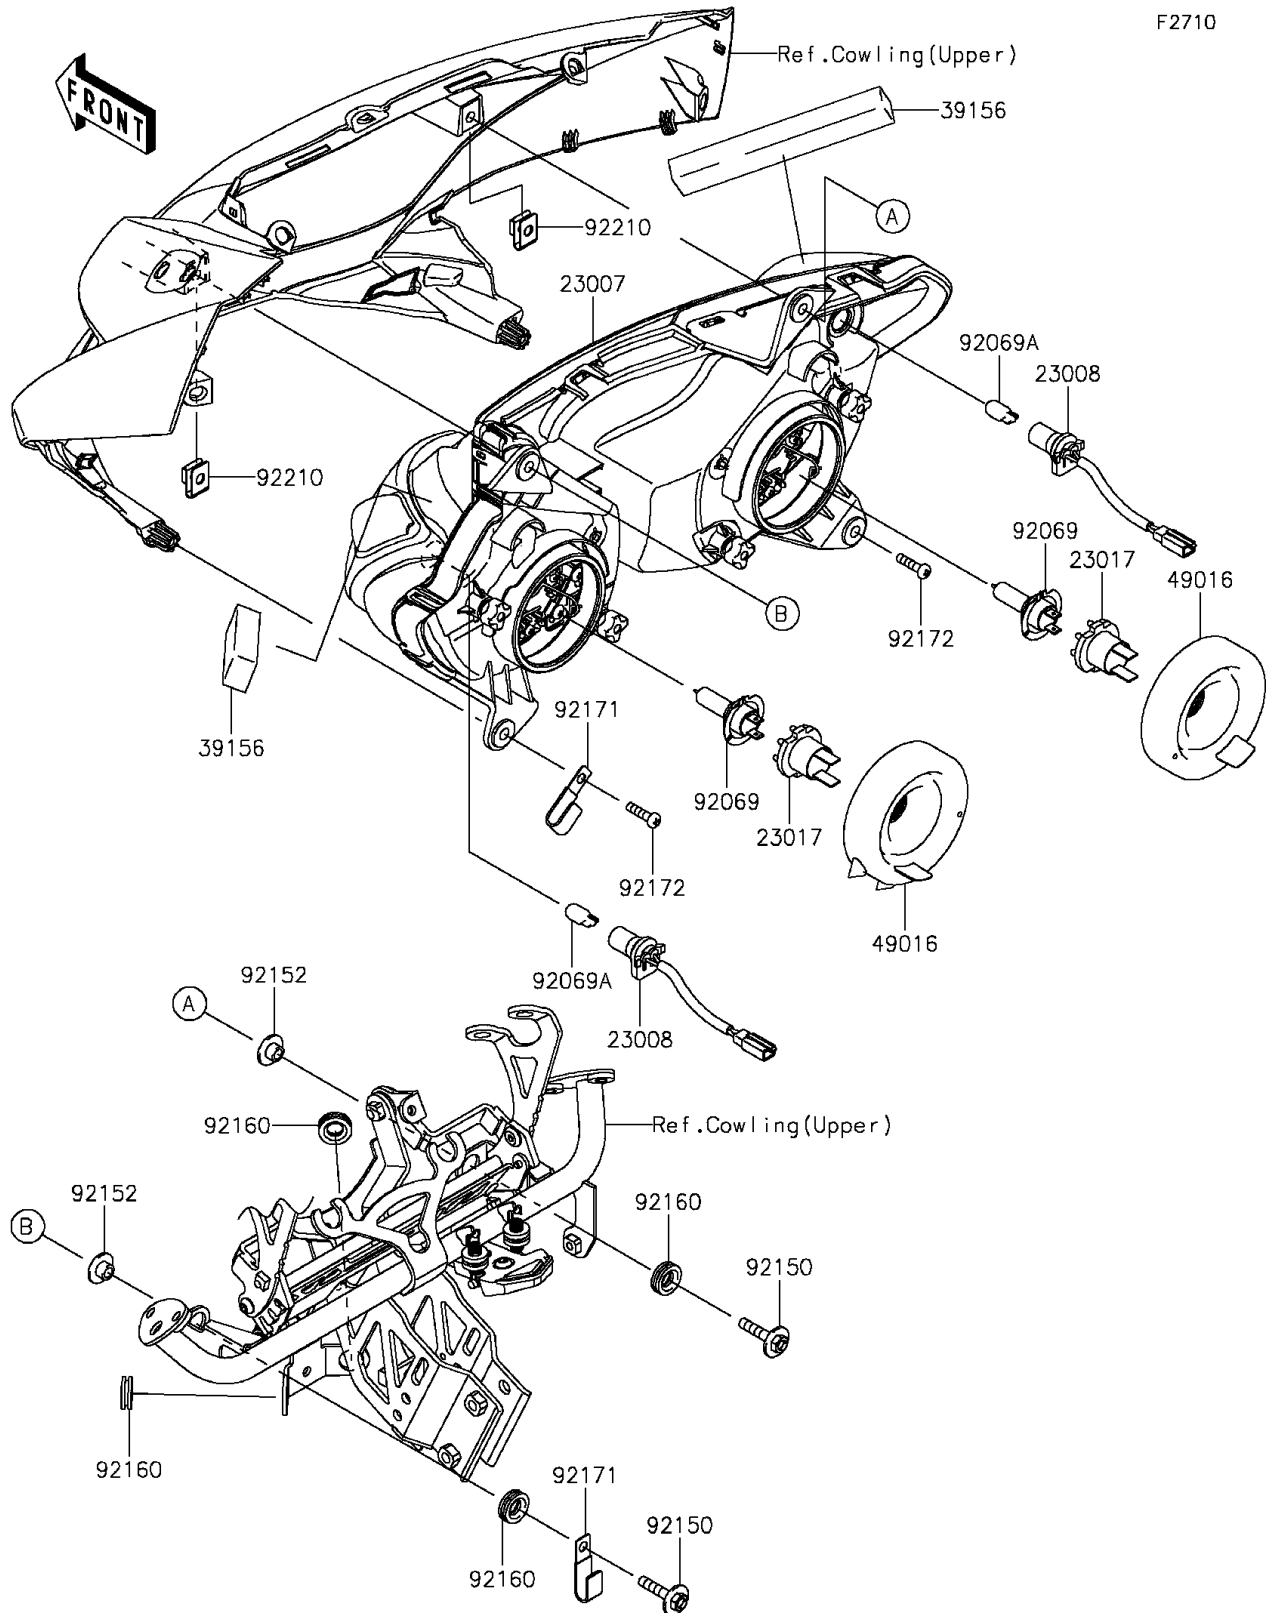

2014 NINJA® 1000 ABS PARTS DIAGRAM

Headlight(s)

F2710

2014 NINJA® 1000 ABS PARTS LIST

Headlight(s)

ITEM NAME	PART NUMBER	QUANTITY
LENS-COMP,HEAD LAMP (Ref # 23007)	23007-0144	1
SOCKET-ASSY,HEAD LAMP (Ref # 23008)	23008-0109	1
SOCKET,HEAD LAMP (Ref # 23017)	23017-1067	1
PAD,20X140X15 (Ref # 39156)	39156-0736	1
COVER-SEAL,HEAD LAMP (Ref # 49016)	49016-0062	1
BULB,12V 55W,H7 (Ref # 92069)	92069-0053	1
BULB,12V 5W (Ref # 92069A)	92069-1016	1
BOLT,6X30 (Ref # 92150)	92150-1694	1
COLLAR (Ref # 92152)	92152-1255	1
DAMPER (Ref # 92160)	92160-1278	1
CLAMP (Ref # 92171)	92171-0305	1
SCREW (Ref # 92172)	92172-1072	1
NUT (Ref # 92210)	92210-0130	1