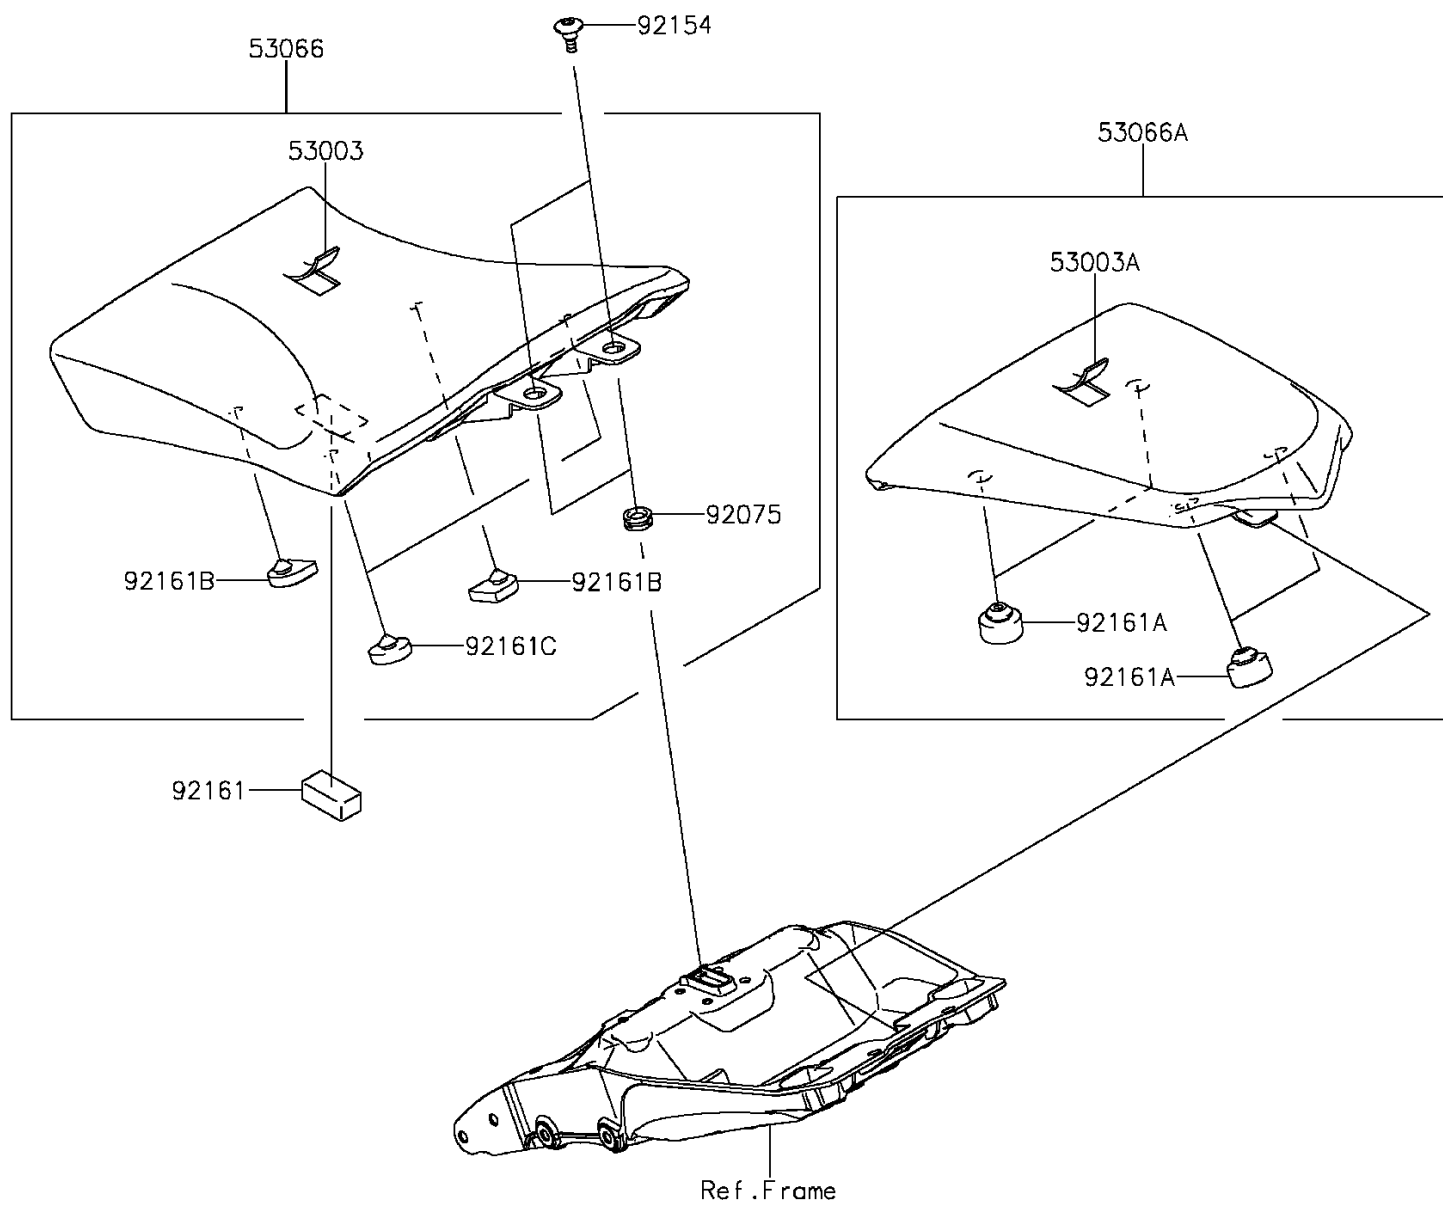

## 2014 NINJA® 1000 ABS PARTS DIAGRAM

Seat

F2510

## 2014 NINJA® 1000 ABS PARTS LIST

Seat

ITEM NAME	PART NUMBER	QUANTITY
LEATHER,BLACK,FR (Ref # 53003)	53003-0207-MA	1
LEATHER,BLACK,RR (Ref # 53003A)	53003-0379-MA	1
SEAT-ASSY,FR,BLACK (Ref # 53066)	53066-0400-MA	1
SEAT-ASSY,RR,BLACK (Ref # 53066A)	53066-0401-MA	1
DAMPER (Ref # 92075)	92075-1634	1
BOLT,6X20 (Ref # 92154)	92154-0292	1
DAMPER,FR SEAT (Ref # 92161)	92161-0889	1
DAMPER,RR SEAT (Ref # 92161A)	92161-0930	1
DAMPER,FR SEAT,FR (Ref # 92161B)	92161-0954	1
DAMPER,FR SEAT,RR (Ref # 92161C)	92161-0955	1