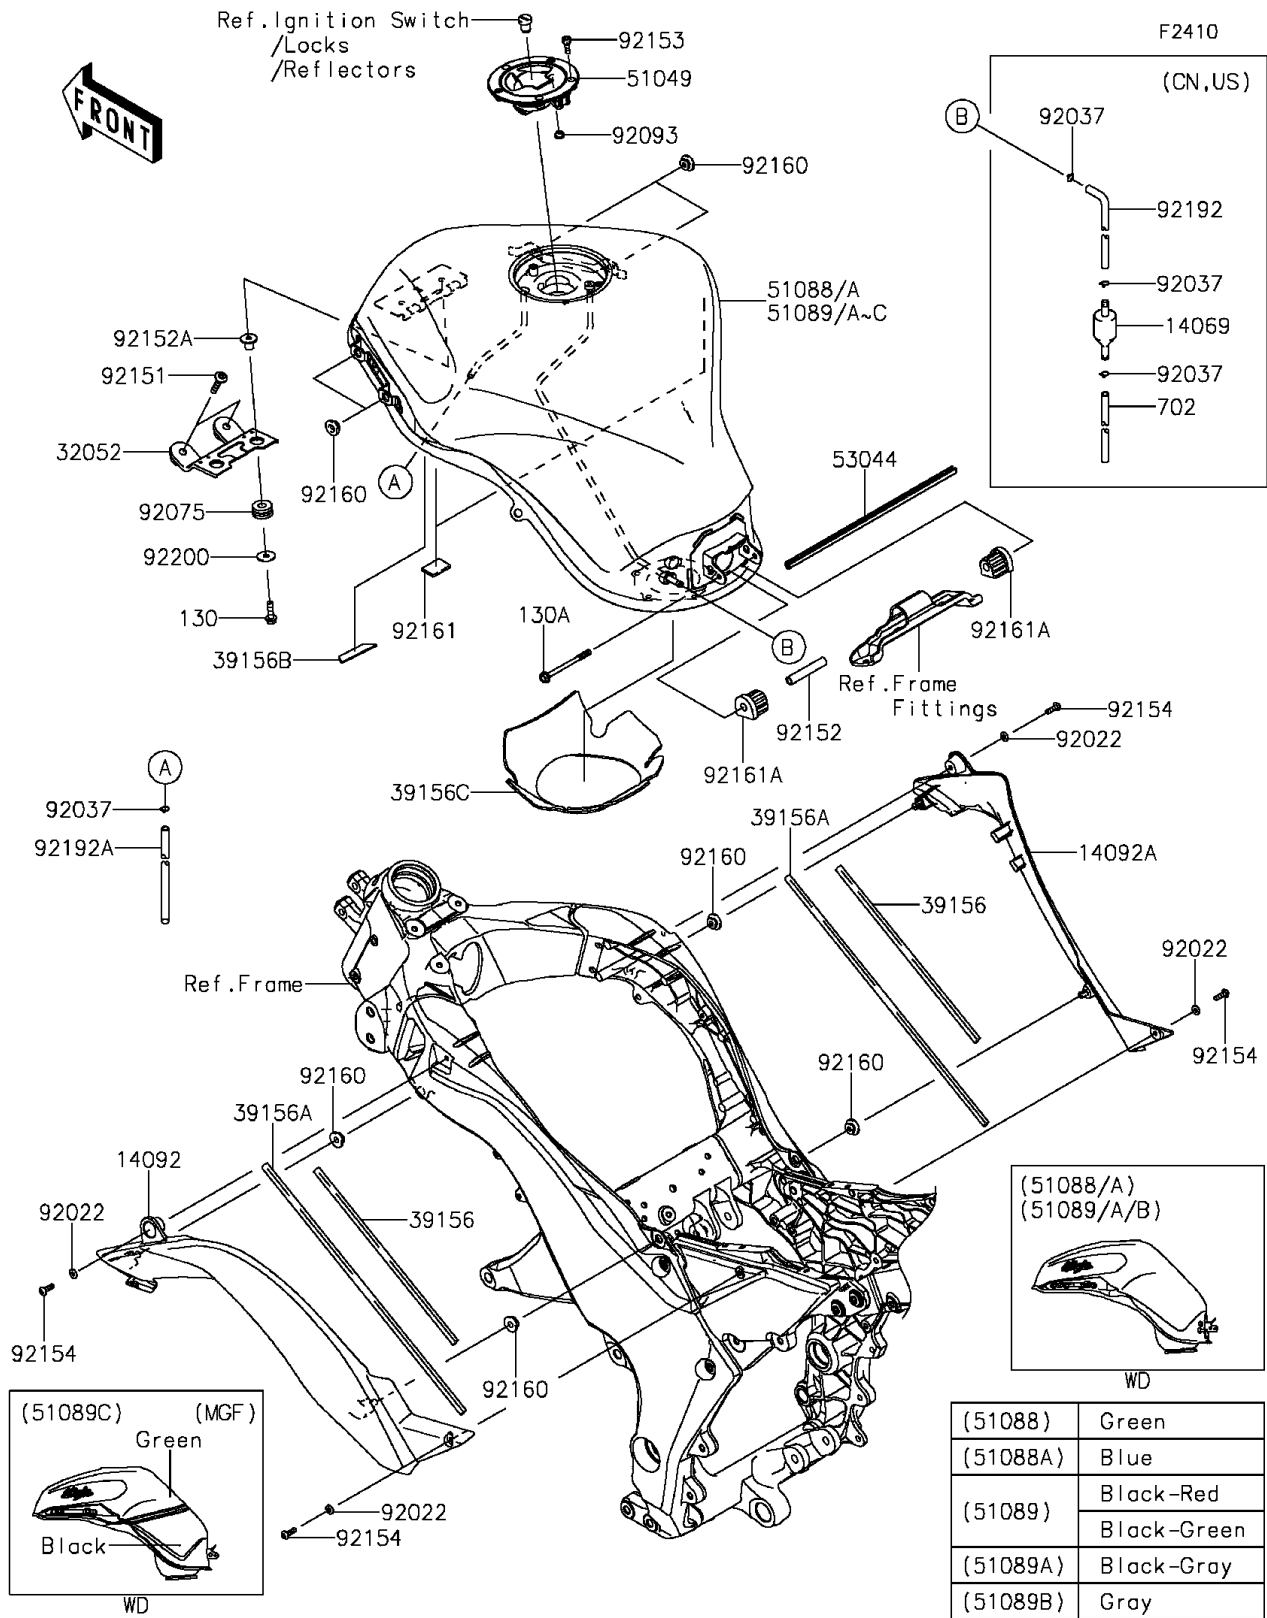

## 2014 NINJA® 1000 ABS PARTS DIAGRAM

Fuel Tank

(51088)	Green
(51088A)	Blue
(51089)	Black-Red
	Black-Green
(51089A)	Black-Gray
(51089B)	Gray

## 2014 NINJA® 1000 ABS PARTS LIST

Fuel Tank

ITEM NAME	PART NUMBER	QUANTITY
BREATHER,TANK (Ref # 14069)	14069-0008	1
COVER,KNEE GRIP,LH,F.BLACK (Ref # 14092)	14092-0161-6Z	1
COVER,KNEE GRIP,RH,F.BLACK (Ref # 14092A)	14092-0162-6Z	1
BRACKET-TANK,F.S.BLACK (Ref # 32052)	32052-0749-18R	1
PAD,8X280X5 (Ref # 39156)	39156-0703	1
PAD,8X400X5 (Ref # 39156A)	39156-0704	1
PAD,DRAIN TUBE (Ref # 39156B)	39156-1770	1
PAD,FUEL PUMP (Ref # 39156C)	39156-1781	1
CAP-TANK,FUEL (Ref # 51049)	51049-0039	1
TANK-COMP-FUEL,C.L.GREEN (Ref # 51088)	51088-5244-17P	1
TANK-COMP-FUEL,C.C.BLUE (Ref # 51088A)	51088-5247-46M	1
TRIM (Ref # 53044)	53044-1296	1
WASHER,NYLON,5.3X11.5X1.5 (Ref # 92022)	92022-1521	1
CLAMP,TUBE (Ref # 92037)	92037-010	2
DAMPER,10X24X12 (Ref # 92075)	92075-1690	1
SEAL,FUEL TANK CAP (Ref # 92093)	92093-1030	1
BOLT,SOCKET,6X30 (Ref # 92151)	92151-1605	1
COLLAR,6.8X10X60 (Ref # 92152)	92152-1182	1
COLLAR,6.3X9.5X14.1 (Ref # 92152A)	92152-1847	1
BOLT,SOCKET,5X16 (Ref # 92153)	92153-1616	1
BOLT,SOCKET,5X16 (Ref # 92154)	92154-0026	1
DAMPER (Ref # 92160)	92160-1613	1
DAMPER,20X30X3 (Ref # 92161)	92161-0958	1
DAMPER,FUEL TANK,RR (Ref # 92161A)	92161-1330	1
BOLT-FLANGED,6X22 (Ref # 130)	130BA0622	1
BOLT-FLANGED,6X70 (Ref # 130A)	130BB0670	1
TUBE-RUBBER,6X9X300 (Ref # 702)	702A06300	1
TUBE,BREATHER (Ref # 92192)	92192-0798	1
TUBE,6X9X926(30) (Ref # 92192A)	92192-1024	1

## 2014 NINJA® 1000 ABS PARTS LIST

Fuel Tank

ITEM NAME	PART NUMBER	QUANTITY
WASHER,6.5X22X1.6 (Ref # 92200)	92200-1087	1