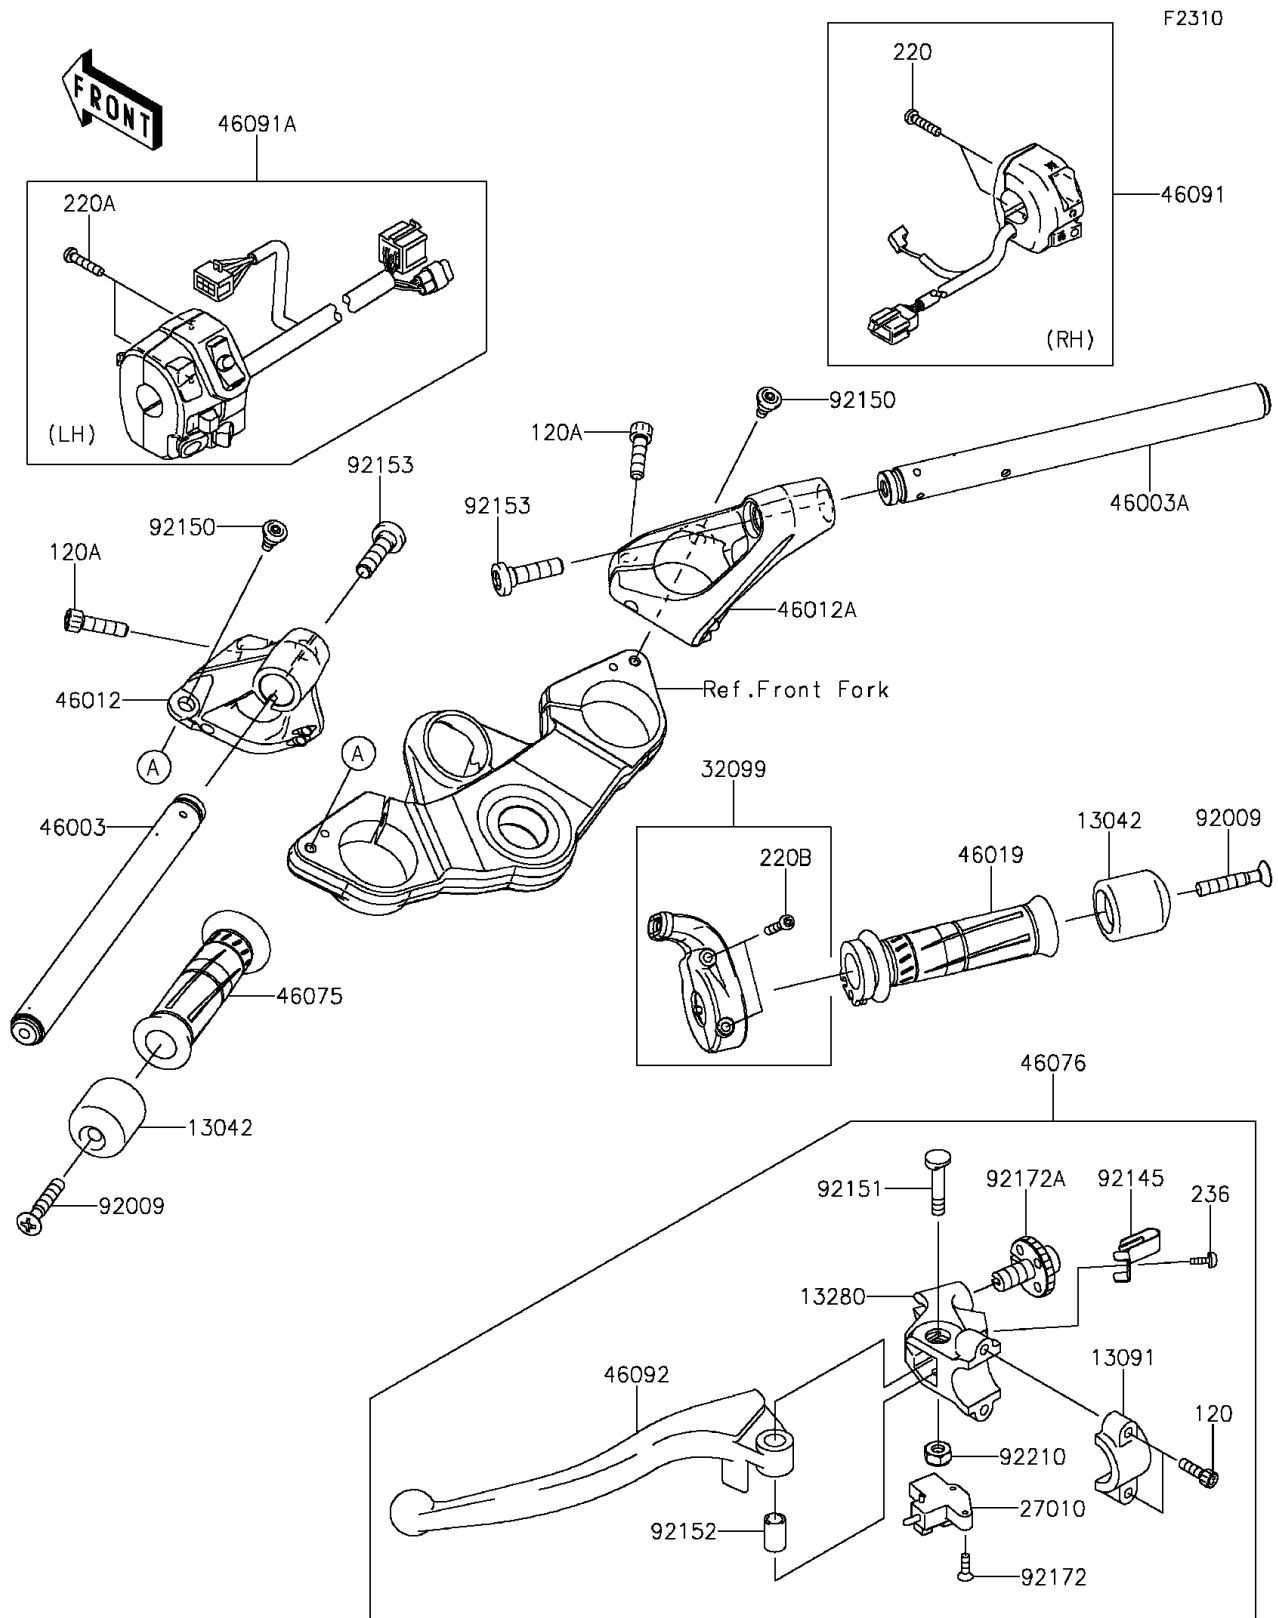

2014 NINJA® 1000 ABS PARTS DIAGRAM

Handlebar

2014 NINJA® 1000 ABS PARTS LIST

Handlebar

ITEM NAME	PART NUMBER	QUANTITY
BOLT-SOCKET,6X20 (Ref # 120)	120CA0620	1
BOLT-SOCKET,8X30 (Ref # 120A)	120CA0830	1
WEIGHT (Ref # 13042)	13042-0710	1
HOLDER,CLUTCH LEVER (Ref # 13091)	13091-1624	1
HOLDER,CLUTCH LEVER (Ref # 13280)	13280-1160	1
SCREW-PAN-CROS,5X22 (Ref # 220)	220AB0522	1
SCREW-PAN-CROS,5X25 (Ref # 220A)	220AB0525	1
SCREW-PAN-CROS,5X35 (Ref # 220B)	220AB0535	1
SCREW-PAN-WSP-CROS,4X10 (Ref # 236)	236AB0410	1
SWITCH,CLUTCH (Ref # 27010)	27010-0717	1
CASE,THROTTLE (Ref # 32099)	32099-0049	1
HANDLE,LH (Ref # 46003)	46003-0602	1
HANDLE,RH (Ref # 46003A)	46003-0611	1
HOLDER-HANDLE,LH,F.S.BLACK (Ref # 46012)	46012-0090-18R	1
HOLDER-HANDLE,RH,F.S.BLACK (Ref # 46012A)	46012-0091-18R	1
GRIP-ASSY,THROTTLE (Ref # 46019)	46019-0020	1
GRIP,LH (Ref # 46075)	46075-0068	1
LEVER-ASSY-GRIP,CLUTCH (Ref # 46076)	46076-0078	1
HOUSING-ASSY-CONTROL,RH (Ref # 46091)	46091-0185	1
HOUSING-ASSY-CONTROL,LH (Ref # 46091A)	46091-0285	1
LEVER-GRIP,CLUTCH (Ref # 46092)	46092-0006	1
SCREW,8X45 (Ref # 92009)	92009-1257	1
SPRING (Ref # 92145)	92145-1286	1
BOLT,6MM (Ref # 92150)	92150-1090	1
BOLT (Ref # 92151)	92151-1523	1
COLLAR (Ref # 92152)	92152-0103	1
BOLT,SOCKET,10X37 (Ref # 92153)	92153-1440	1
SCREW,3X16 (Ref # 92172)	92172-0183	1
SCREW,ADJUST NUT (Ref # 92172A)	92172-1060	1

2014 NINJA® 1000 ABS PARTS LIST

Handlebar

ITEM NAME	PART NUMBER	QUANTITY
NUT,LOCK,6MM (Ref # 92210)	92210-0006	1