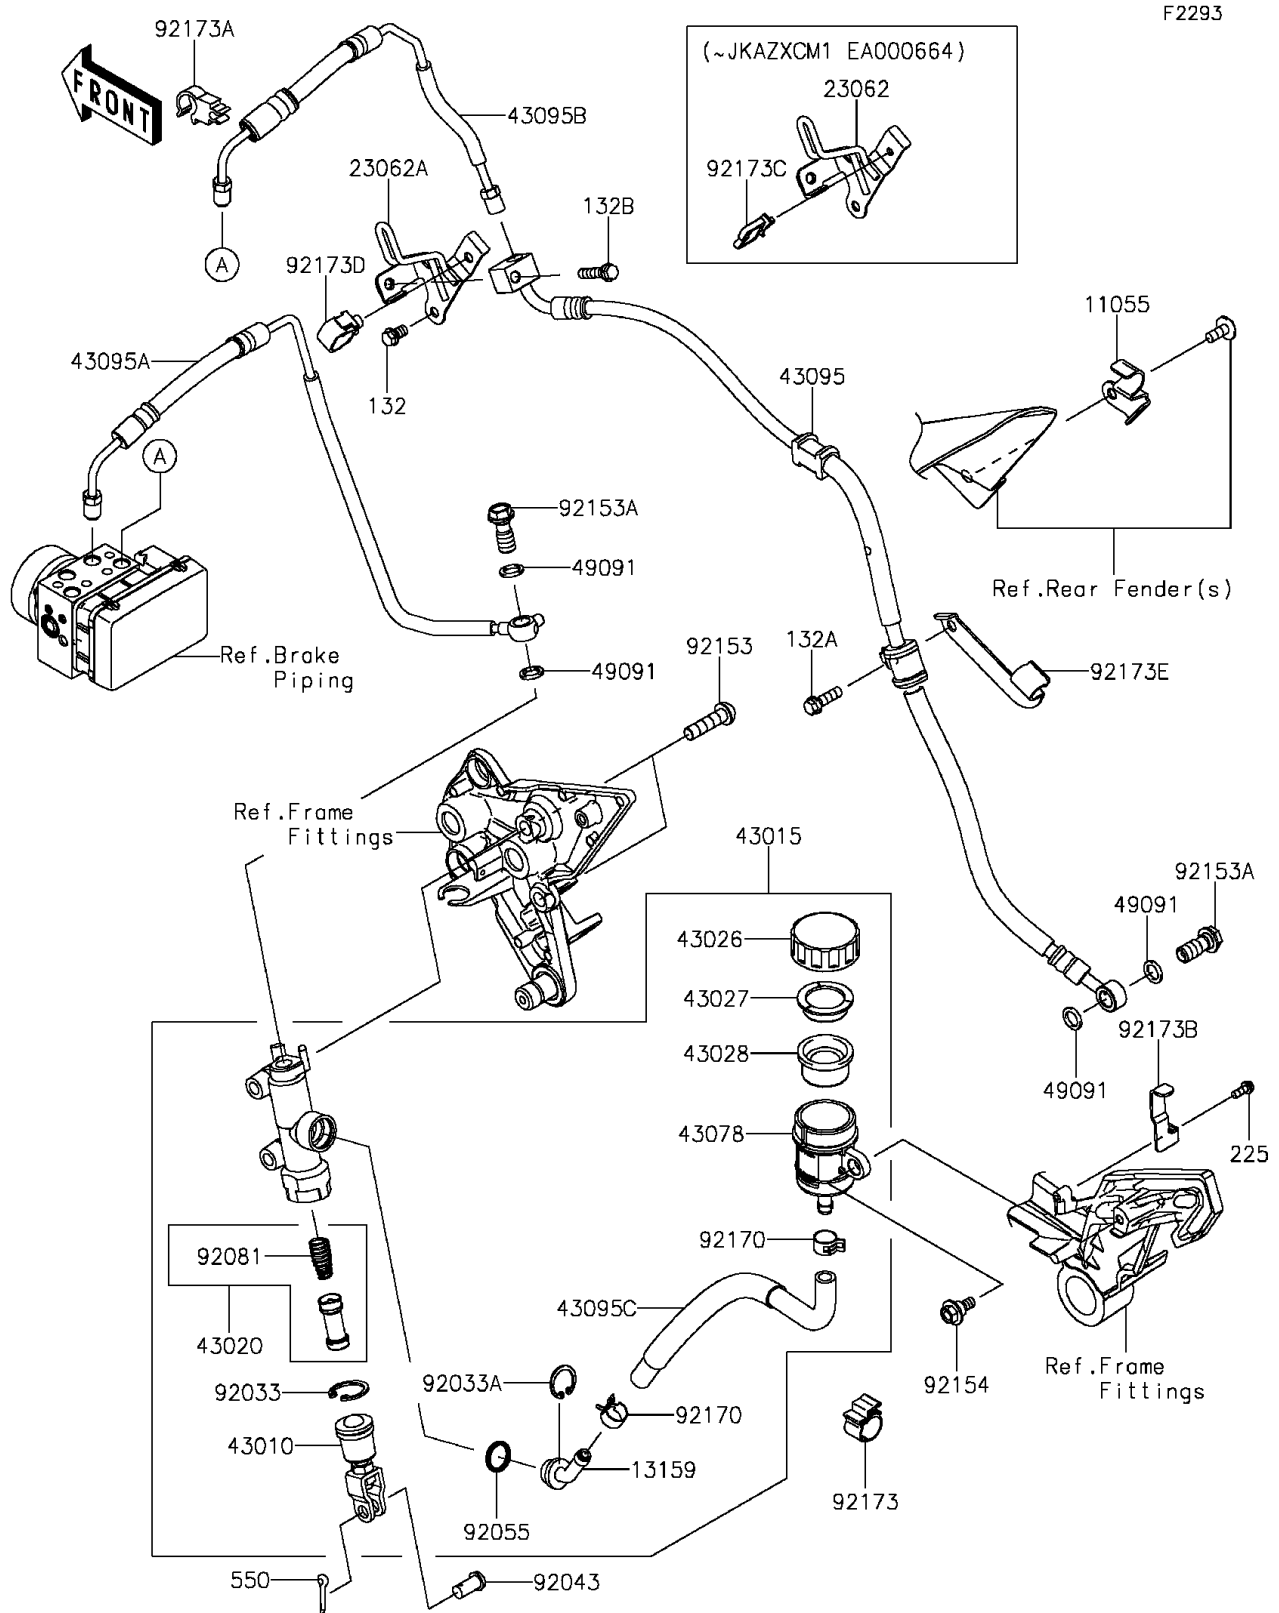

2014 NINJA® 1000 ABS PARTS DIAGRAM

Rear Master Cylinder

2014 NINJA® 1000 ABS PARTS LIST

Rear Master Cylinder

ITEM NAME	PART NUMBER	QUANTITY
BRACKET (Ref # 11055)	11055-1785	1
CONNECTOR (Ref # 13159)	13159-0008	1
BRACKET-COMP (Ref # 23062)	23062-0814	1
BRACKET-COMP (Ref # 23062A)	23062-0823	1
ROD-ASSY-BRAKE (Ref # 43010)	43010-1062	1
CYLINDER-ASSY-MASTER,RR (Ref # 43015)	43015-0596	1
PISTON-COMP-BRAKE (Ref # 43020)	43020-1057	1
CAP-BRAKE (Ref # 43026)	43026-0009	1
PLATE-DIAPHRAGM (Ref # 43027)	43027-1053	1
DIAPHRAGM (Ref # 43028)	43028-1065	1
RESERVOIR (Ref # 43078)	43078-0060	1
HOSE-BRAKE,RR (Ref # 43095)	43095-0510	1
HOSE-BRAKE,HU-RR M/C (Ref # 43095A)	43095-0785	1
HOSE-BRAKE,HU-RR CALIPER (Ref # 43095B)	43095-0786	1
HOSE-BRAKE,RR M/C (Ref # 43095C)	43095-0811	1
WASHER-SEAL,10.1X14.5X1.5 (Ref # 49091)	49091-0001	1
RING-SNAP,20.9X24.6X1.2 (Ref # 92033)	92033-0079	1
RING-SNAP,20.5MM (Ref # 92033A)	92033-1186	1
PIN,8X17 (Ref # 92043)	92043-0104	1
RING-O,14.8X2.4 (Ref # 92055)	92055-0741	1
SPRING,MASTER CYLINDER (Ref # 92081)	92081-1737	1
BOLT,SOCKET,8X30 (Ref # 92153)	92153-0393	1
BOLT,OIL,L=23 (Ref # 92153A)	92153-0627	1
BOLT,FLANGED,6X16 (Ref # 92154)	92154-0385	1
CLAMP,HOSE (Ref # 92170)	92170-1091	1
CLAMP,CLIP (Ref # 92173)	92173-0127	1
CLAMP (Ref # 92173A)	92173-0170	1
CLAMP (Ref # 92173B)	92173-0221	1
CLAMP (Ref # 92173C)	92173-0229	1

2014 NINJA® 1000 ABS PARTS LIST

Rear Master Cylinder

ITEM NAME	PART NUMBER	QUANTITY
CLAMP,HOLDER CLIP (Ref # 92173D)	92173-0868	1
CLAMP (Ref # 92173E)	92173-1248	1
BOLT-FLANGED-SMALL,6X10 (Ref # 132)	132BA0610	1
BOLT-FLANGED-SMALL,6X20 (Ref # 132A)	132BA0620	1
BOLT-FLANGED-SMALL,6X25 (Ref # 132B)	132BA0625	1
SCREW-PAN-WSP-CROS,4X12 (Ref # 225)	225AB0412	1
PIN-COTTER,2.0X15 (Ref # 550)	550AA2015	1